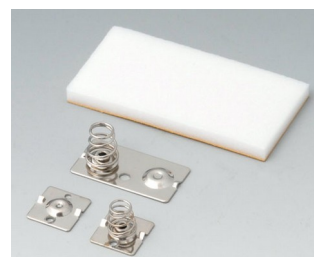

A9176007
Set of battery clips, 2 x AA
Steel
nickel-plated