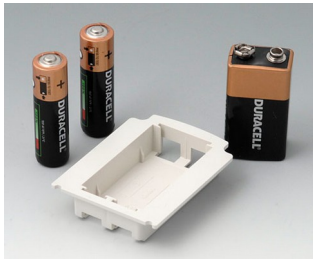

DATEC-CONTROL

A9176128
Battery compartment XS, 2 x AA
or 1 x 9V
ABS (UL 94 HB)