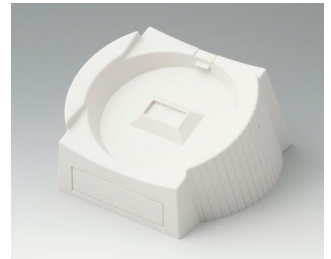

# DATEC-CONTROL

**A9178007**  
Contacts, male  
gold-plated

**A9178118**  
Battery compartment holder  
PC  
volcano

**A9178128**  
Battery compartment, M/L, 4 x  
AA  
PC  
volcano

**A9178137**  
Station, Vers. I  
ABS (UL 94 HB)  
off-white RAL 9002