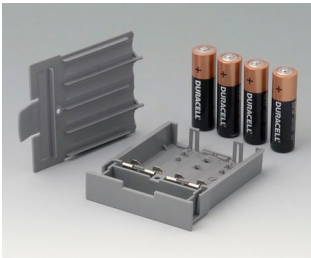

A9178128
Battery compartment, M/L, 4 x
AA
PC
volcano