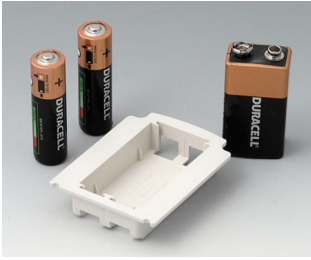

DATEC-CONTROL

A9176128
Battery compartment XS, 2 x AA
or 1 x 9V
ABS (UL 94 HB)