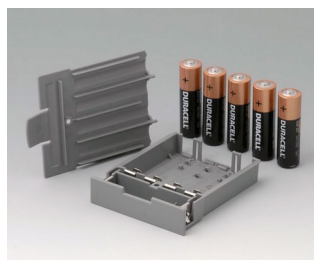

A9178158
Battery compartment, M/L, 5 x
AA
PC
volcano