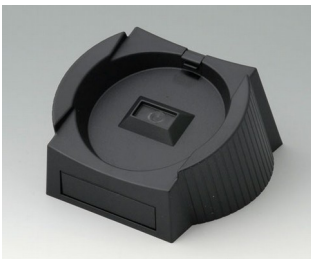

DATEC-CONTROL

A9178007
Contacts, male
gold-plated

A9178118
Battery compartment holder
PC
volcano

A9178128
Battery compartment, M/L, 4 x
AA
PC
volcano

A9178137
Station, Vers. I
ABS (UL 94 HB)
off-white RAL 9002