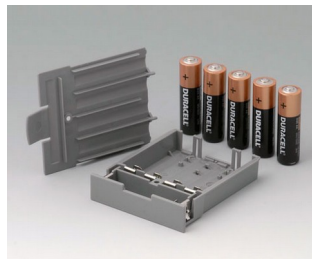

A9178158
Battery compartment, M/L, 5 x
AA
PC
volcano