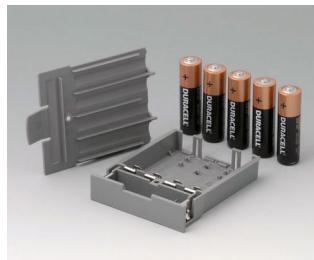

A9178158
Battery compartment, M/L, 5 x
AA
PC
volcano