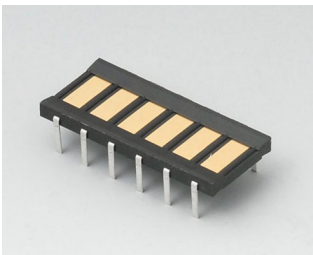

Accessory

A9178008
Contacts, female
gold-plated

Subject to technical modification without notice. © by OKW Gehäusesysteme, Buchen/Germany.