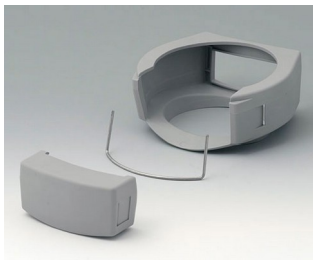

DATEC-CONTROL

A9177006
 Sealing kit S

A9177008
 Protector S
 SBS (TPE)
 volcano

A9178001
 Display window M
 Acrylglas
 clear

A9178006
 Sealing kit M

A9178108
 Protector M
 SBS (TPE)
 volcano

A9178208
 Protector M
 SBS (TPE)
 volcano