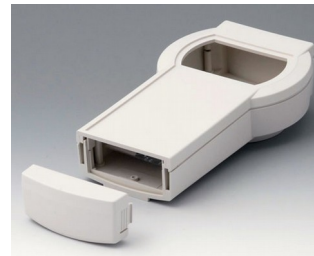

A9078207
DATEC-CONTROL M, Vers. II
ABS (UL 94 HB)
off-white RAL 9002
243x130x60mm
IP 54 opt.