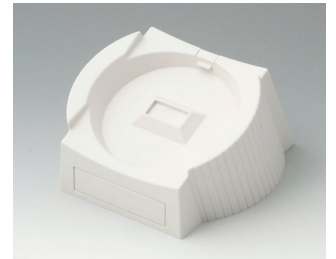

# DATEC-CONTROL

**A9178007**  
 Contacts, male  
 gold-plated

**A9178118**  
 Battery compartment holder  
 PC  
 volcano

**A9178128**  
 Battery compartment, M/L, 4 x  
 AA  
 PC  
 volcano

**A9178137**  
 Station, Vers. I  
 ABS (UL 94 HB)  
 off-white RAL 9002