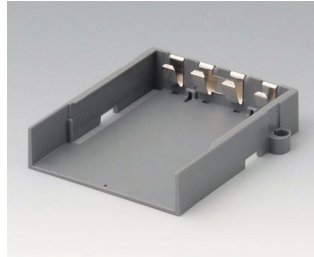

A9178118
Battery compartment holder
PC
volcano