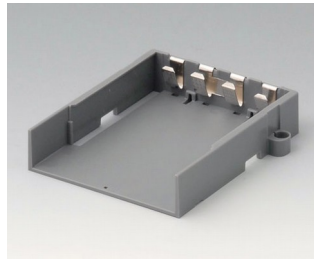

A9178118
Battery compartment holder
PC
volcano