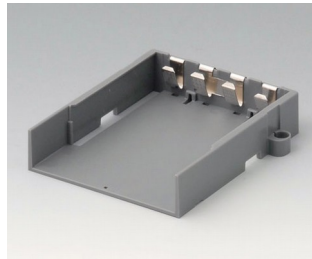

A9178118
Battery compartment holder
PC
volcano