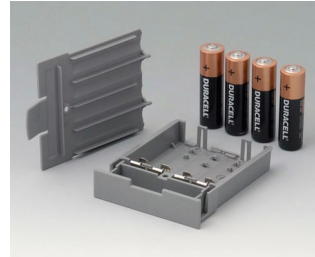

A9178128
Battery compartment, M/L, 4 x
AA
PC
volcano