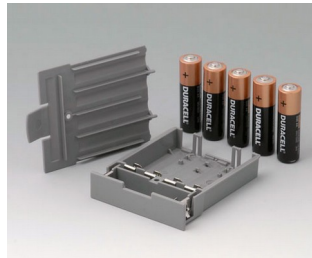

A9178158
Battery compartment, M/L, 5 x
AA
PC
volcano