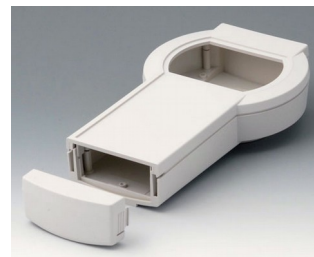

A9079207
DATEC-CONTROL L, Vers. II
ABS (UL 94 HB)
off-white RAL 9002
266x144x60mm
IP 54 opt.