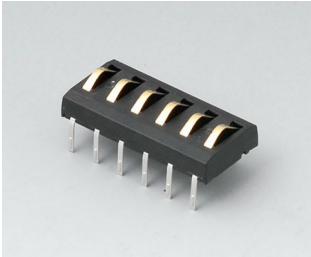

DATEC-CONTROL

A9178007
Contacts, male
gold-plated

A9178118
Battery compartment holder
PC
volcano

A9178128
Battery compartment, M/L, 4 x
AA
PC
volcano

A9178137
Station, Vers. I
ABS (UL 94 HB)
off-white RAL 9002