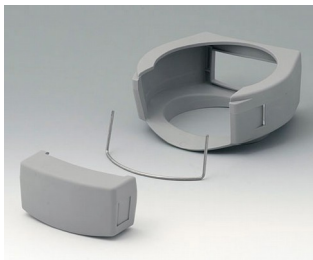

DATEC-CONTROL

A9177006
 Sealing kit S

A9177008
 Protector S
 SBS (TPE)
 volcano

A9178001
 Display window M
 Acrylglas
 clear

A9178006
 Sealing kit M

A9178108
 Protector M
 SBS (TPE)
 volcano

A9178208
 Protector M
 SBS (TPE)
 volcano