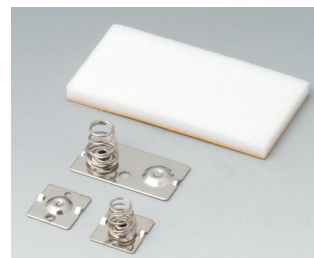

A9176007
Set of battery clips, 2 x AA
Steel
nickel-plated