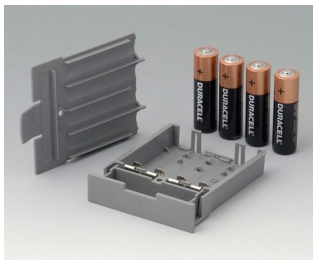

A9178128
Battery compartment, M/L, 4 x
AA
PC
volcano