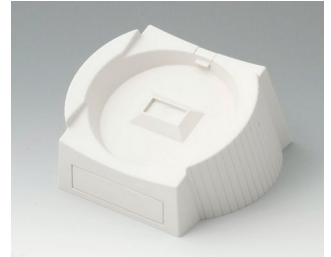

DATEC-CONTROL

A9178007
Contacts, male
gold-plated

A9178118
Battery compartment holder
PC
volcano

A9178128
Battery compartment, M/L, 4 x
AA
PC
volcano

A9178137
Station, Vers. I
ABS (UL 94 HB)
off-white RAL 9002