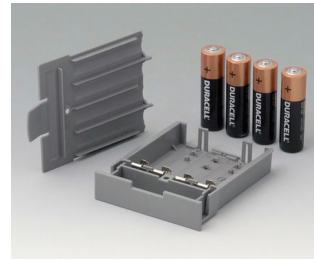

# DATEC-CONTROL

**A9178007**  
 Contacts, male  
 gold-plated

**A9178118**  
 Battery compartment holder  
 PC  
 volcano

**A9178128**  
 Battery compartment, M/L, 4 x  
 AA  
 PC  
 volcano

**A9178137**  
 Station, Vers. I  
 ABS (UL 94 HB)  
 off-white RAL 9002