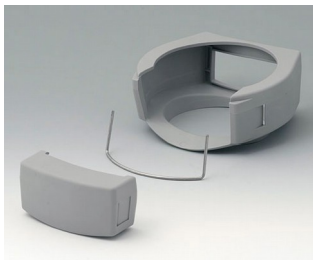

# DATEC-CONTROL

A9177006  
 Sealing kit S

A9177008  
 Protector S  
 SBS (TPE)  
 volcano

A9178001  
 Display window M  
 Acrylglas  
 clear

A9178006  
 Sealing kit M

A9178108  
 Protector M  
 SBS (TPE)  
 volcano