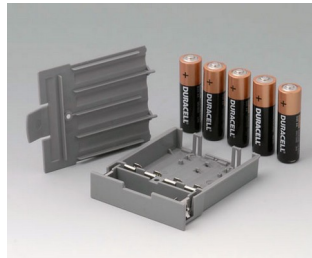

A9178158
Battery compartment, M/L, 5 x
AA
PC
volcano