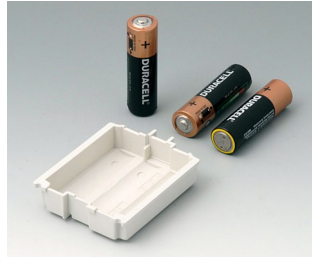

A9176158
Battery compartment XS, 3 x AA
ABS (UL 94 HB)
off-white RAL 9002