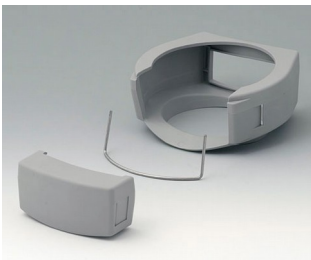

# DATEC-CONTROL

A9177006  
 Sealing kit S

A9177008  
 Protector S  
 SBS (TPE)  
 volcano

A9178001  
 Display window M  
 Acrylglas  
 clear

A9178006  
 Sealing kit M

A9178108  
 Protector M  
 SBS (TPE)  
 volcano