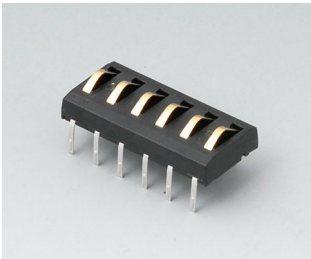

DATEC-CONTROL

A9178007
Contacts, male
gold-plated