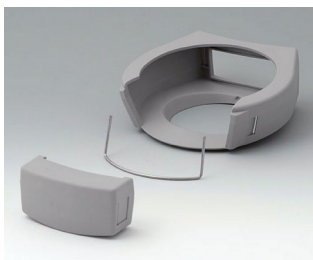

A9179108
Protector L
SBS (TPE)
volcano