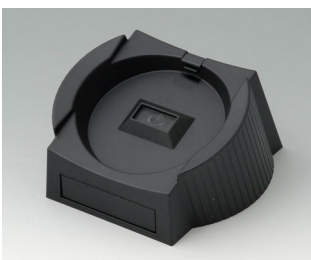

# DATEC-CONTROL

**A9178007**  
 Contacts, male  
 gold-plated

**A9178118**  
 Battery compartment holder  
 PC  
 volcano

**A9178128**  
 Battery compartment, M/L, 4 x  
 AA  
 PC  
 volcano

**A9178137**  
 Station, Vers. I  
 ABS (UL 94 HB)  
 off-white RAL 9002