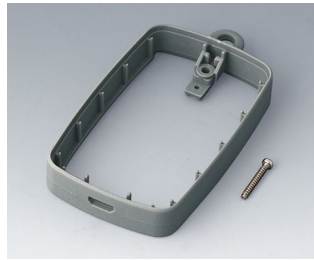

B9004778
Intermediate ring EM, Micro USB
5 P, B Type SMT
SEBS (TPE)
volcano