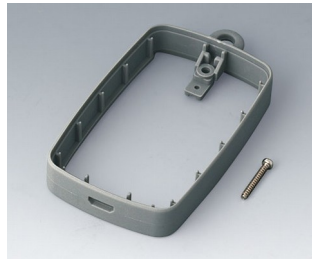

B9004778
Intermediate ring EM, Micro USB
5 P, B Type SMT
SEBS (TPE)
volcano