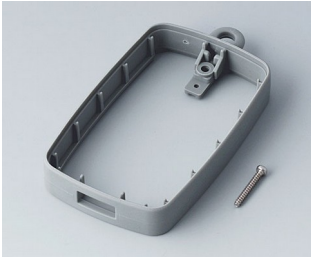

MINITEC

B9004798
 Intermediate ring EM, USB type
 A
 SEBS (TPE)
 volcano

B9004799
 Intermediate ring EM, USB type
 A
 ABS (UL 94 HB)
 black RAL 9005

B9006302
 Intermediate ring DL
 TPE
 lava

B9006303
 Intermediate ring DL
 TPE
 orange