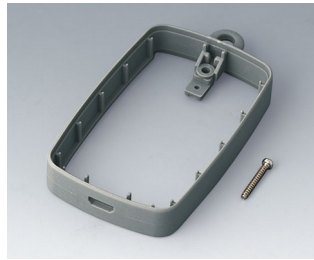

B9004757
Intermediate ring EM
SEBS (TPE)
off-white RAL 9002

B9004758
Intermediate Ring EM
TPE
volcano

B9004759
Intermediate ring EM
ABS (UL 94 HB)
black RAL 9005

B9004776
Intermediate ring EM, Micro USB
5 P, B Type SMT
PMMA (IR) (UL 94 HB)
black RAL 9005