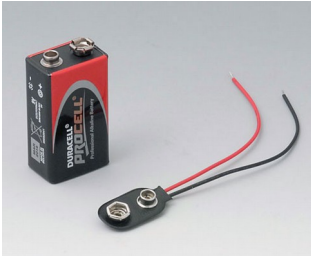

A9062017
HAND-HELD-BOX M, Vers. I
ABS (UL 94 HB)
off-white RAL 9002
145x80x38,5mm

A9062019
HAND-HELD-BOX M, Vers. I
ABS (UL 94 HB)
black RAL 9005
145x80x38,5mm

UNI-MESS-BOX

Accessory "battery"

A9160003
Plug-in contact, 1 x 9 V (PP3)