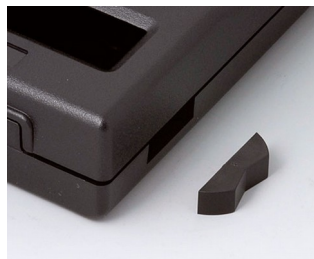

UNI-MESS-BOX

Accessory "screws"

A0305031
 Self-tapping screws 2.5 x 6 mm
 (PZ1)

A0306031
 Self-tapping screws 3 x 6 mm
 (PZ1)

Accessory

A9160007
 Switch cap
 ABS (UL 94 HB)
 off-white RAL 9002

A9160009
 Switch cap
 PA
 black RAL 9005