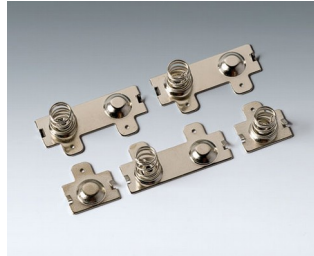

A9062017
HAND-HELD-BOX M, Vers. I
ABS (UL 94 HB)
off-white RAL 9002
145x80x38,5mm

A9062019
HAND-HELD-BOX M, Vers. I
ABS (UL 94 HB)
black RAL 9005
145x80x38,5mm

UNI-MESS-BOX

Accessory "battery"

A9160003
Plug-in contact, 1 x 9 V (PP3)

A9190013
Set of battery clips, 4 x AA
Steel
nickel-plated

A9250250
Battery spacer
PE foam
50x25x4mm

Accessory "protection"

A9160002
Cover plug
black RAL 9005

A9160004
Display window P
Acrylglas
transparent
60x30x1mm