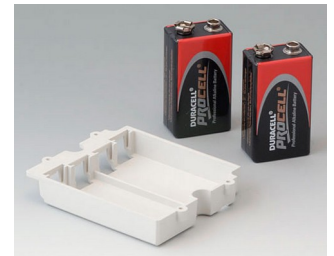

## Accessory "battery"

**A9160003**  
Plug-in contact, 1 x 9 V (PP3)

**A9161002**  
Set of battery clips, 2 x 9 V or 4 x AA  
Steel  
tin-plated

**A9173010**  
9 V contact kit, 1 x 9 V  
ABS (UL 94 HB)

**A9174002**  
Battery compartment, 2 x 9 V  
ABS (UL 94 HB)  
off-white RAL 9002