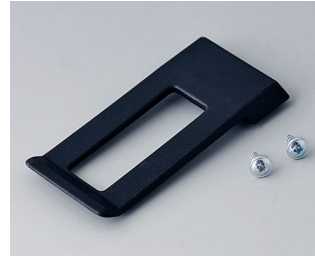

A9190003
Set of battery clips,
2xN/2xAA/2xAAA
Steel
nickel-plated

A9250251
Battery spacer
PE foam
50x25x3mm

DATEC-POCKET-BOX

Accessory "carrying"

A9100001
Ring eyelet
PA 6
volcano

A9172107
Belt/Pocket clip
ABS (UL 94 HB)
off-white RAL 9002
62x30mm