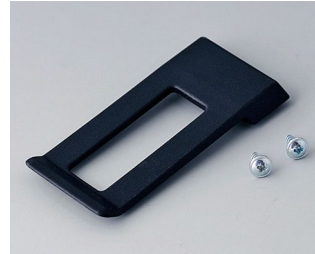

A9190003
Set of battery clips,
2xN/2xAA/2xAAA
Steel
nickel-plated

A9250251
Battery spacer
PE foam
50x25x3mm

DATEC-POCKET-BOX

Accessory "carrying"

A9100001
Ring eyelet
PA 6
volcano

A9172107
Belt/Pocket clip
ABS (UL 94 HB)
off-white RAL 9002
62x30mm