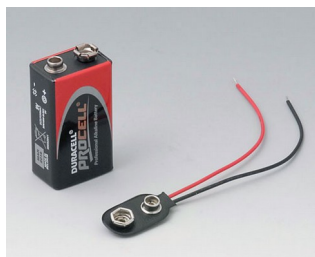

A9072229
DATEC-POCKET-BOX L
PMMA (IR) (UL 94 HB)
black RAL 9005
120x65x22mm
IP 41

Accessory "battery"

A9160003
Plug-in contact, 1 x 9 V (PP3)

A9190002
Set of battery clips,
2xN/2xAA/2xAAA
Steel
tin-plated