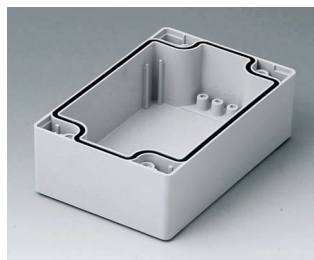

C2081202
Case shell 80, with groove
PC (UL 94 HB)
light grey RAL 7035
120x80x40mm