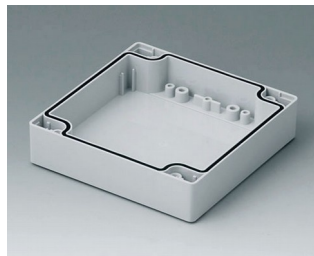

C1121202
Case shell 120, with groove
PC (UL 94 HB)
light grey RAL 7035
120x120x30mm