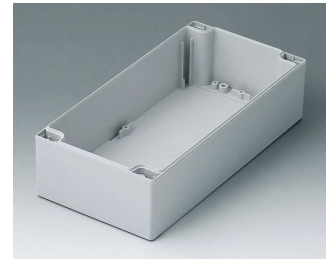

C2122402
Case shell 120, with tongue
PC (UL 94 HB)
light grey RAL 7035
240x120x60mm