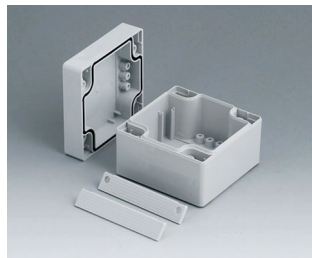

C2008082
ROBUST-BOX WIDTH 80, Vers.
II
PC (UL 94 HB)
light grey RAL 7035
80x80x60mm
IP 66