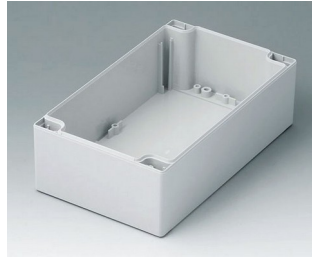

C2122002
Case shell 120, with tongue
PC (UL 94 HB)
light grey RAL 7035
200x120x60mm