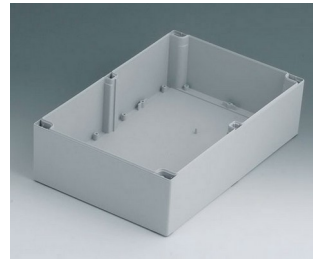

C4203001
Case shell 200, with tongue
ABS (UL 94 HB)
light grey RAL 7035
300x200x80mm