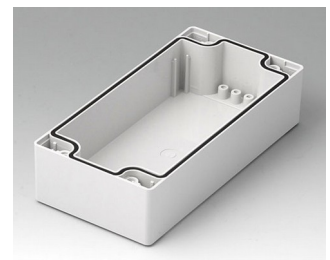

C2081602
Case shell 80, with groove
PC (UL 94 HB)
light grey RAL 7035
160x80x40mm