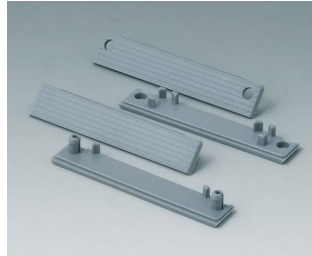

C5203001
Case shell 200, with groove
ABS (UL 94 HB)
light grey RAL 7035
300x200x80mm

C5243601
Case shell 240, with groove
ABS (UL 94 HB)
light grey RAL 7035
360x240x80mm

ROBUST-BOX

Accessory to complete

C2200801
Cover strips 80, without holes
PC (UL 94 HB)
light grey RAL 7035