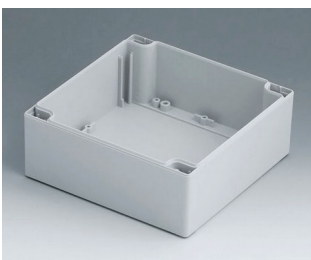

C2161601
Case shell 160, with tongue
ABS (UL 94 HB)
light grey RAL 7035
160x160x60mm