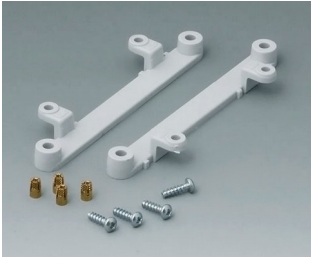

C2204166
Cover strips 160
PC (UL 94 HB)
green RAL 6024

C2204167
Cover strips 160
PC (UL 94 HB)
blue RAL 5017

C2299018
Case feet
TPE (UL 94 HB)

ROBUST-BOX

C2299058
PCB support
PC (UL 94 HB)
light grey RAL 7035