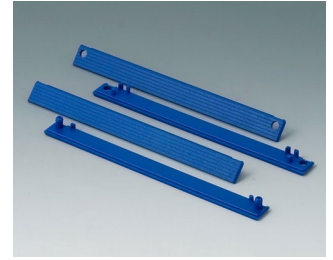

C2204162
Cover strips 160
PC (UL 94 HB)
silver grey RAL 7001

ROBUST-BOX

C2204164
 Cover strips 160
 PC (UL 94 HB)
 red RAL 3020

C2204165
 Cover strips 160
 PC (UL 94 HB)
 yellow RAL 1023

C2204166
 Cover strips 160
 PC (UL 94 HB)
 green RAL 6024