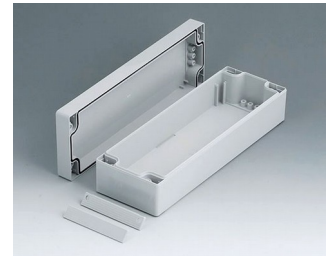

C2008242
ROBUST-BOX WIDTH 80, Vers.
II
PC (UL 94 HB)
light grey RAL 7035
240x80x60mm
IP 66