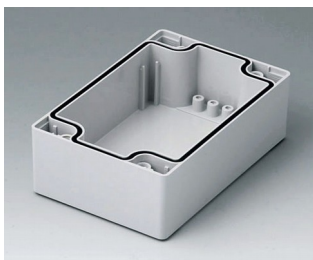

C2081201
Case shell 80, with groove
ABS (UL 94 HB)
light grey RAL 7035
120x80x40mm