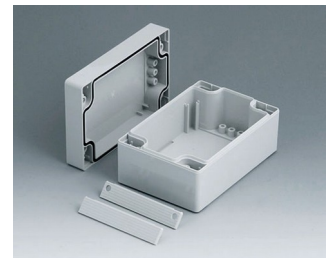

C2008122
ROBUST-BOX WIDTH 80, Vers.
II
PC (UL 94 HB)
light grey RAL 7035
120x80x60mm
IP 66