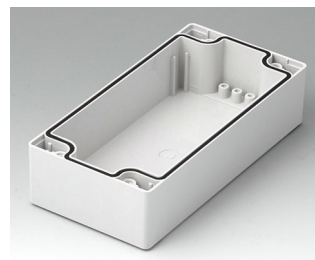

C2081601
Case shell 80, with groove
ABS (UL 94 HB)
light grey RAL 7035
160x80x40mm