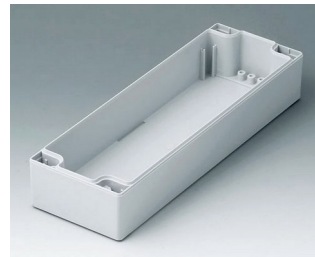

C1081201
Case shell 80, with tongue
ABS (UL 94 HB)
light grey RAL 7035
120x80x40mm

C1081202
Case shell 80, with tongue
PC (UL 94 HB)
light grey RAL 7035
120x80x40mm

C1081601
Case shell 80, with tongue
ABS (UL 94 HB)
light grey RAL 7035
160x80x40mm

C1081602
Case shell 80, with tongue
PC (UL 94 HB)
light grey RAL 7035
160x80x40mm

C1082401
Case shell 80, with tongue
ABS (UL 94 HB)
light grey RAL 7035
240x80x40mm

C1082402
Case shell 80, with tongue
PC (UL 94 HB)
light grey RAL 7035
240x80x40mm