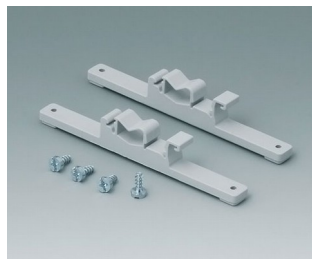

C2203128
Fastening elements to DIN-Rails
PA 6
light grey RAL 7035