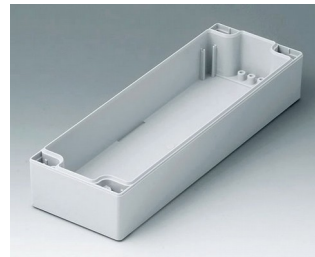

C1081201
Case shell 80, with tongue
ABS (UL 94 HB)
light grey RAL 7035
120x80x40mm

C1081202
Case shell 80, with tongue
PC (UL 94 HB)
light grey RAL 7035
120x80x40mm

C1081601
Case shell 80, with tongue
ABS (UL 94 HB)
light grey RAL 7035
160x80x40mm

C1081602
Case shell 80, with tongue
PC (UL 94 HB)
light grey RAL 7035
160x80x40mm

C1082401
Case shell 80, with tongue
ABS (UL 94 HB)
light grey RAL 7035
240x80x40mm

C1082402
Case shell 80, with tongue
PC (UL 94 HB)
light grey RAL 7035
240x80x40mm