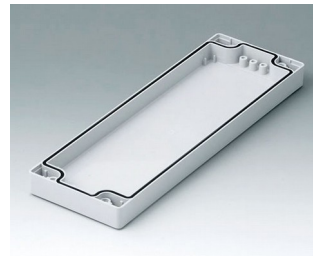

C0082401
Case shell 80, with groove
ABS (UL 94 HB)
light grey RAL 7035
240x80x20mm