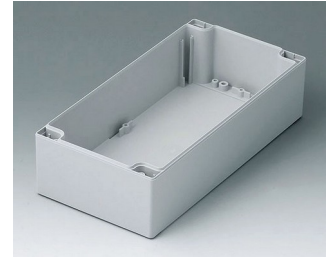

C2122402
Case shell 120, with tongue
PC (UL 94 HB)
light grey RAL 7035
240x120x60mm