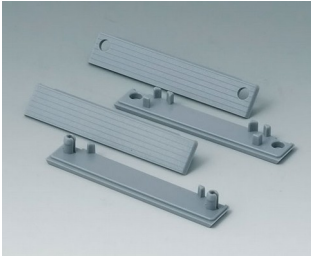

Accessory "screws"

A0306031
 Self-tapping screws 3 x 6 mm
 (PZ1)

A0308031
 Self-tapping screws 3 x 8 mm
 (PZ1)

A0308132
 Self-tapping screw 3 x 8 mm
 (T10)
 Stainless steel

ROBUST-BOX

Accessory

C2201082
Cover strips 80
PC (UL 94 HB)
silver grey RAL 7001