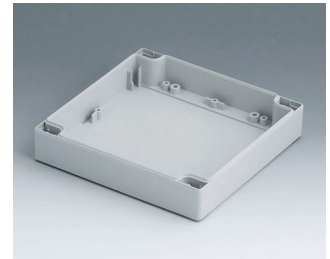

ROBUST-BOX

C0122401
Case shell 120, with tongue
ABS (UL 94 HB)
light grey RAL 7035
240x120x30mm

C0122402
Case shell 120, with tongue
PC (UL 94 HB)
light grey RAL 7035
240x120x30mm

C0161601
Case shell 160, with tongue
ABS (UL 94 HB)
light grey RAL 7035
160x160x30mm