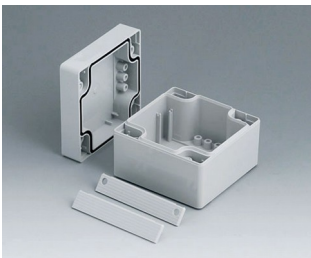

C2008081
ROBUST-BOX WIDTH 80, Vers.
I
ABS (UL 94 HB)
light grey RAL 7035
80x80x60mm
IP 66