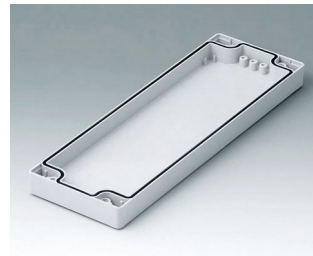

C0082401
Case shell 80, with groove
ABS (UL 94 HB)
light grey RAL 7035
240x80x20mm