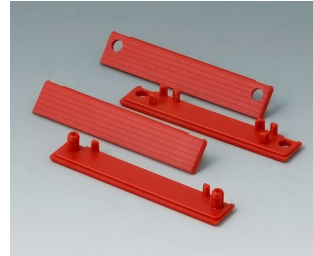

C2201084
Cover strips 80
PC (UL 94 HB)
red RAL 3020