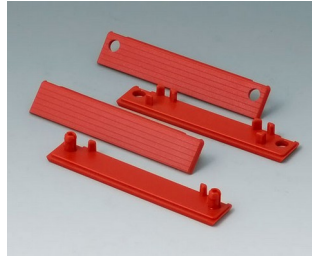

A0308031
Self-tapping screws 3 x 8 mm
(PZ1)

A0308132
Self-tapping screw 3 x 8 mm
(T10)
Stainless steel

ROBUST-BOX

Accessory

C2201082
Cover strips 80
PC (UL 94 HB)
silver grey RAL 7001

C2201084
Cover strips 80
PC (UL 94 HB)
red RAL 3020