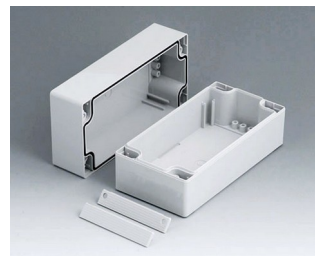

C2108161
ROBUST-BOX WIDTH 80, Vers.
I
ABS (UL 94 HB)
light grey RAL 7035
160x80x80mm
IP 66