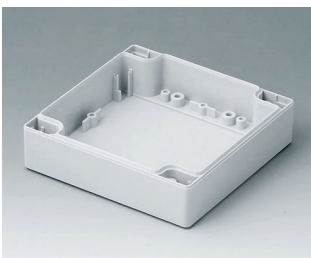

C0121201
Case shell 120, with tongue
ABS (UL 94 HB)
light grey RAL 7035
120x120x30mm