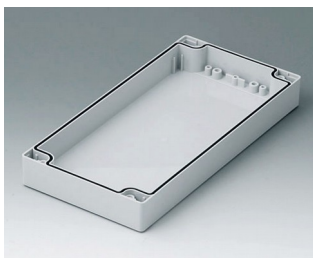

C1122401
Case shell 120, with groove
ABS (UL 94 HB)
light grey RAL 7035
240x120x30mm