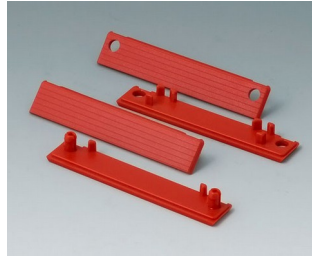

Accessory "screws"

A0306031
 Self-tapping screws 3 x 6 mm
 (PZ1)

A0308031
 Self-tapping screws 3 x 8 mm
 (PZ1)

A0308132
 Self-tapping screw 3 x 8 mm
 (T10)
 Stainless steel

ROBUST-BOX

Accessory

C2201082
Cover strips 80
PC (UL 94 HB)
silver grey RAL 7001