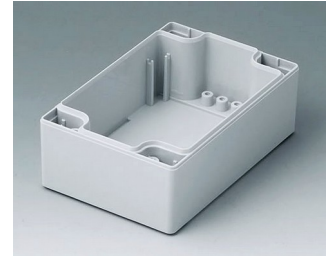

C1081202
Case shell 80, with tongue
PC (UL 94 HB)
light grey RAL 7035
120x80x40mm