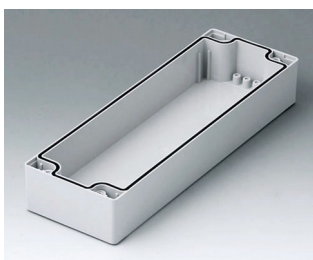

C2082401
Case shell 80, with groove
ABS (UL 94 HB)
light grey RAL 7035
240x80x40mm