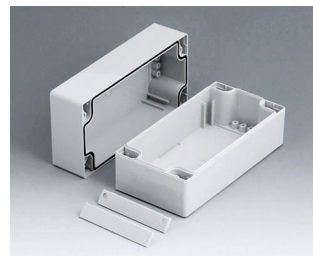

C2108161
ROBUST-BOX WIDTH 80, Vers.
I
ABS (UL 94 HB)
light grey RAL 7035
160x80x80mm
IP 66