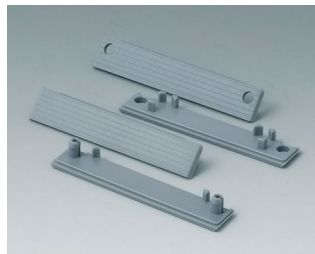

C5203001
Case shell 200, with groove
ABS (UL 94 HB)
light grey RAL 7035
300x200x80mm

C5243601
Case shell 240, with groove
ABS (UL 94 HB)
light grey RAL 7035
360x240x80mm

ROBUST-BOX

Accessory to complete

C2200801
Cover strips 80, without holes
PC (UL 94 HB)
light grey RAL 7035