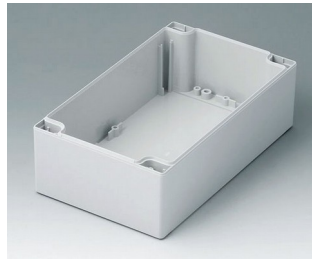

C2122002
Case shell 120, with tongue
PC (UL 94 HB)
light grey RAL 7035
200x120x60mm