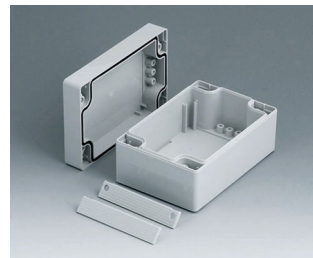

C2008121
ROBUST-BOX WIDTH 80, Vers.
I
ABS (UL 94 HB)
light grey RAL 7035
120x80x60mm
IP 66