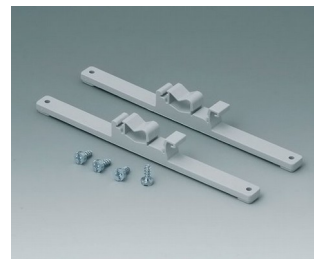

C2320137
 Cable grommet
 EPDM
 light grey RAL 7035
 IP 67

Accessory "wall/holder"

C2201088
 Fastening elements to DIN-Rails
 PA 6
 light grey RAL 7035

C2203128
 Fastening elements to DIN-Rails
 PA 6
 light grey RAL 7035