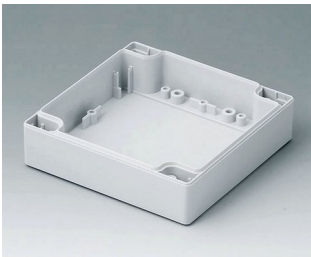

C0121201
Case shell 120, with tongue
ABS (UL 94 HB)
light grey RAL 7035
120x120x30mm