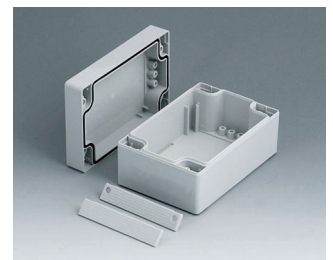

C2008122
ROBUST-BOX WIDTH 80, Vers.
II
PC (UL 94 HB)
light grey RAL 7035
120x80x60mm
IP 66