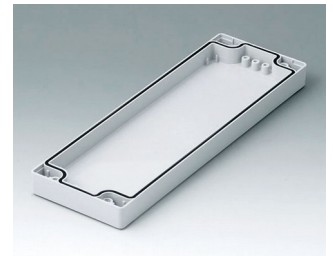

C0082402
Case shell 80, with groove
PC (UL 94 HB)
light grey RAL 7035
240x80x20mm