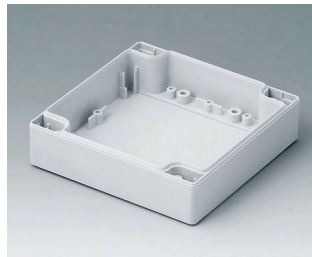

C0121202
Case shell 120, with tongue
PC (UL 94 HB)
light grey RAL 7035
120x120x30mm