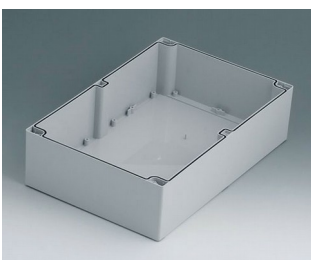

C2203001
Case shell 200, with groove
ABS (UL 94 HB)
light grey RAL 7035
300x200x40mm

C2243601
Case shell 240, with groove
ABS (UL 94 HB)
light grey RAL 7035
360x240x40mm

C2299001
Assembly kit

C2299002
Assembly kit