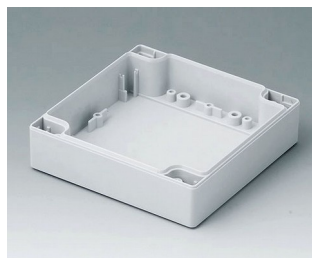

C0121202
Case shell 120, with tongue
PC (UL 94 HB)
light grey RAL 7035
120x120x30mm