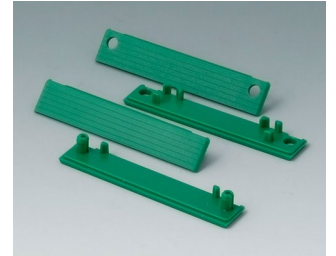

C2201086
Cover strips 80
PC (UL 94 HB)
green RAL 6024