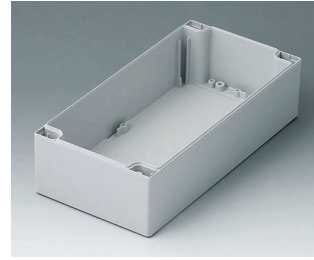

C2121202
Case shell 120, with tongue
PC (UL 94 HB)
light grey RAL 7035
120x120x60mm

ROBUST-BOX

C2122001
Case shell 120, with tongue
ABS (UL 94 HB)
light grey RAL 7035
200x120x60mm

C2122002
Case shell 120, with tongue
PC (UL 94 HB)
light grey RAL 7035
200x120x60mm