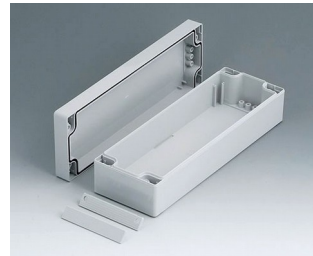

C2008241
ROBUST-BOX WIDTH 80, Vers.
I
ABS (UL 94 HB)
light grey RAL 7035
240x80x60mm
IP 66