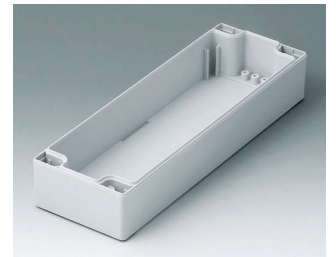

C1081201
Case shell 80, with tongue
ABS (UL 94 HB)
light grey RAL 7035
120x80x40mm

C1081202
Case shell 80, with tongue
PC (UL 94 HB)
light grey RAL 7035
120x80x40mm

C1081601
Case shell 80, with tongue
ABS (UL 94 HB)
light grey RAL 7035
160x80x40mm

C1081602
Case shell 80, with tongue
PC (UL 94 HB)
light grey RAL 7035
160x80x40mm

C1082401
Case shell 80, with tongue
ABS (UL 94 HB)
light grey RAL 7035
240x80x40mm

C1082402
Case shell 80, with tongue
PC (UL 94 HB)
light grey RAL 7035
240x80x40mm