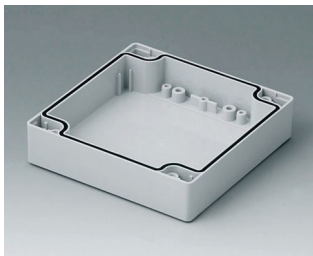

C1121201
Case shell 120, with groove
ABS (UL 94 HB)
light grey RAL 7035
120x120x30mm