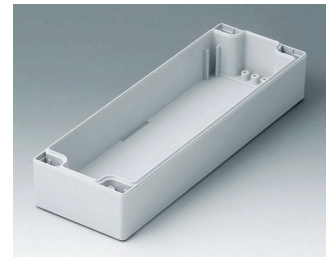

C1081201
Case shell 80, with tongue
ABS (UL 94 HB)
light grey RAL 7035
120x80x40mm

C1081202
Case shell 80, with tongue
PC (UL 94 HB)
light grey RAL 7035
120x80x40mm

C1081601
Case shell 80, with tongue
ABS (UL 94 HB)
light grey RAL 7035
160x80x40mm

C1081602
Case shell 80, with tongue
PC (UL 94 HB)
light grey RAL 7035
160x80x40mm

C1082401
Case shell 80, with tongue
ABS (UL 94 HB)
light grey RAL 7035
240x80x40mm

C1082402
Case shell 80, with tongue
PC (UL 94 HB)
light grey RAL 7035
240x80x40mm