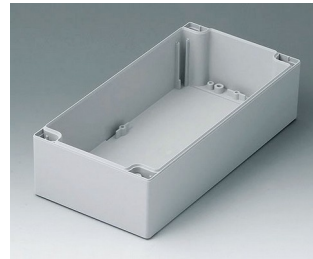

C2121202
Case shell 120, with tongue
PC (UL 94 HB)
light grey RAL 7035
120x120x60mm

ROBUST-BOX

C2122001
Case shell 120, with tongue
ABS (UL 94 HB)
light grey RAL 7035
200x120x60mm

C2122002
Case shell 120, with tongue
PC (UL 94 HB)
light grey RAL 7035
200x120x60mm