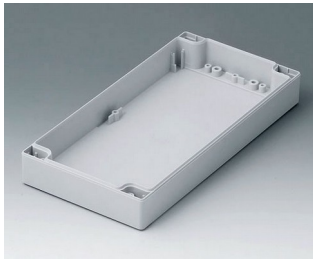

ROBUST-BOX

C0122401
Case shell 120, with tongue
ABS (UL 94 HB)
light grey RAL 7035
240x120x30mm