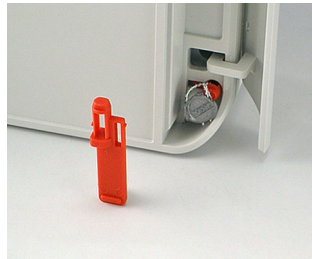

# SMART-BOX

**C2320147**  
Cable grommet  
TPE  
light grey RAL 7035  
IP 67

**C6100006**  
Security plug  
PA 6  
red

**C6100016**  
Set of security  
PA 6  
red