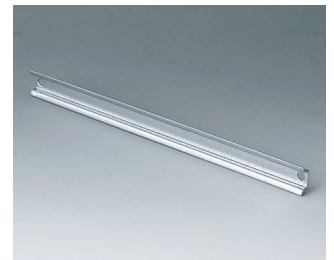

C7115087
Standard DIN rail, Type TH 15
Steel
184x15x5,5mm