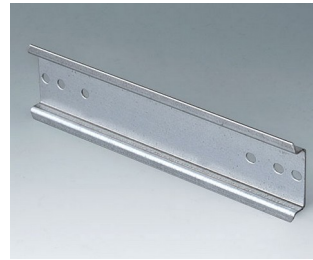

C7100167
Screw 3.9 x 9 mm

Accessory

C7110056
Mounting plate
73x53x2,5mm

C7110077
Standard DIN rail, Type TH 35
Steel
66x35x7,5mm

C7110087
Standard DIN rail, Type TH 15
Steel
66x15x5,5mm

C7111056
Mounting plate
91x73x2,5mm

IN-BOX

C7111077
 Standard DIN rail, Type TH 35
 Steel
 104x35x7,5mm

C7111087
 Standard DIN rail, Type TH 15
 Steel
 104x15x5,5mm

C7112056
 Mounting plate
 113x93x2,5mm

C7112077
 Standard DIN rail, Type TH 35
 Steel
 108x35x7,5mm

C7112087
 Standard DIN rail, Type TH 15
 Steel
 108x15x5,5mm

C7113056
 Mounting plate
 131x73x2,5mm

C7113077
 Standard DIN rail, Type TH 35
 Steel
 144x35x7,5mm

C7113087
 Standard DIN rail, Type TH 15
 Steel
 144x15x5,5mm