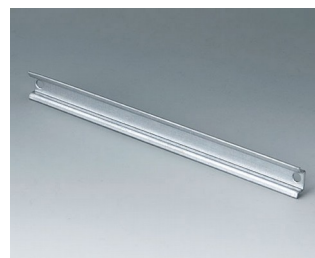

C7116087
Standard DIN rail, Type TH 15
Steel
168x15x5,5mm