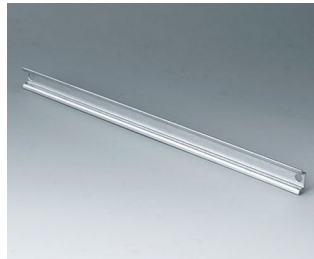

C7116077
 Standard DIN rail, Type TH 35
 Steel
 168x35x7,5mm

C7116087
 Standard DIN rail, Type TH 15
 Steel
 168x15x5,5mm

C7117056
 Mounting plate
 220,5x152,5x2,5mm

IN-BOX

C7117077
Standard DIN rail, Type TH 35
Steel
220x35x7,5mm