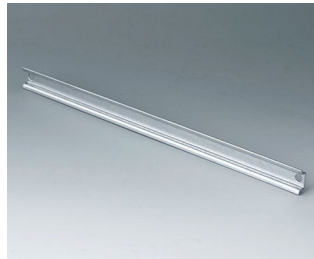

C7116077
 Standard DIN rail, Type TH 35
 Steel
 168x35x7,5mm

C7116087
 Standard DIN rail, Type TH 15
 Steel
 168x15x5,5mm

C7117056
 Mounting plate
 220,5x152,5x2,5mm

IN-BOX

C7117077
Standard DIN rail, Type TH 35
Steel
220x35x7,5mm