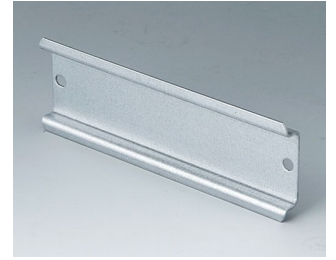

C7100167
 Screw 3.9 x 9 mm

Accessory

C7110056
 Mounting plate
 73x53x2,5mm

C7110077
 Standard DIN rail, Type TH 35
 Steel
 66x35x7,5mm

C7110087
 Standard DIN rail, Type TH 15
 Steel
 66x15x5,5mm

C7111056
 Mounting plate
 91x73x2,5mm

IN-BOX

C7111077
 Standard DIN rail, Type TH 35
 Steel
 104x35x7,5mm

C7111087
 Standard DIN rail, Type TH 15
 Steel
 104x15x5,5mm

C7112056
 Mounting plate
 113x93x2,5mm

C7112077
 Standard DIN rail, Type TH 35
 Steel
 108x35x7,5mm

C7112087
 Standard DIN rail, Type TH 15
 Steel
 108x15x5,5mm

C7113056
 Mounting plate
 131x73x2,5mm

C7113077
 Standard DIN rail, Type TH 35
 Steel
 144x35x7,5mm

C7113087
 Standard DIN rail, Type TH 15
 Steel
 144x15x5,5mm