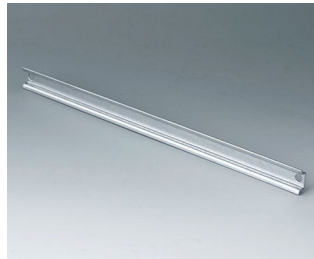

C7116077
Standard DIN rail, Type TH 35
Steel
168x35x7,5mm

C7116087
Standard DIN rail, Type TH 15
Steel
168x15x5,5mm

C7117056
Mounting plate
220,5x152,5x2,5mm

IN-BOX

C7117077
Standard DIN rail, Type TH 35
Steel
220x35x7,5mm