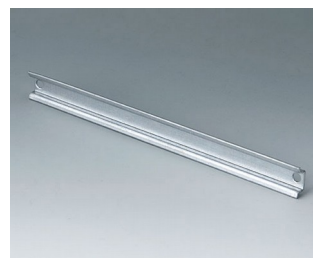

C7116087
Standard DIN rail, Type TH 15
Steel
168x15x5,5mm