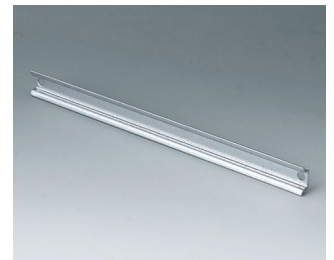

C7115087
Standard DIN rail, Type TH 15
Steel
184x15x5,5mm