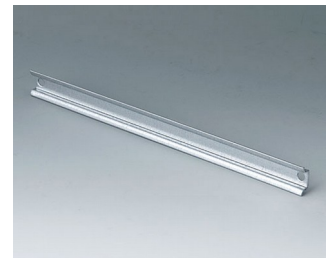

C7115087
Standard DIN rail, Type TH 15
Steel
184x15x5,5mm