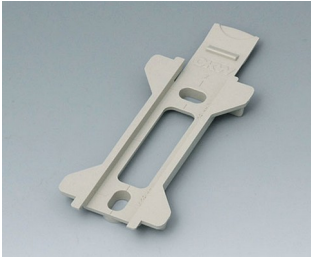

TOPTEC

B1350028
Wall suspension element for
Toptec 123
PC+ABS (UL 94 V-0)
pebble grey RAL 7032