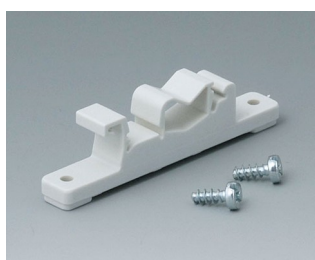

**B1075369**  
TOPTEC 194 F, Vers. I  
ABS (UL 94 HB)  
black RAL 9005  
194x115x46mm  
IP 40

**B1075465**  
TOPTEC 194 F, Vers. II  
ABS (UL 94 HB)  
off-white RAL 9002  
194x115x46mm  
IP 40

**B1075469**  
TOPTEC 194 F, Vers. II  
ABS (UL 94 HB)  
black RAL 9005  
194x115x46mm  
IP 40

## Accessory "wall/holder"

**B1300017**  
Fastening element for DIN-Rails  
PA 6  
off-white RAL 9002

**B1300019**  
Fastening element for DIN-Rails  
PA 6  
black RAL 9005

**B1340028**  
Wall suspension element for  
Topotec 102  
PC+ABS (UL 94 V-0)  
pebble grey RAL 7032