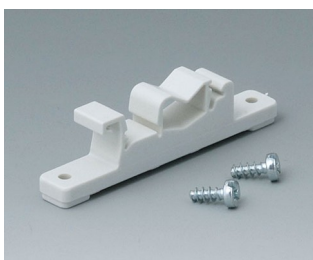

B1075365
TOPTEC 194 F, Vers. I
ABS (UL 94 HB)
off-white RAL 9002
194x115x46mm
IP 40

B1075369
TOPTEC 194 F, Vers. I
ABS (UL 94 HB)
black RAL 9005
194x115x46mm
IP 40

B1075465
TOPTEC 194 F, Vers. II
ABS (UL 94 HB)
off-white RAL 9002
194x115x46mm
IP 40

B1075469
TOPTEC 194 F, Vers. II
ABS (UL 94 HB)
black RAL 9005
194x115x46mm
IP 40

Accessory "wall/holder"

B1300017
Fastening element for DIN-Rails
PA 6
off-white RAL 9002

B1300019
Fastening element for DIN-Rails
PA 6
black RAL 9005