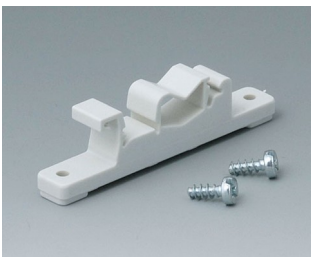

B1075365
TOPTEC 194 F, Vers. I
ABS (UL 94 HB)
off-white RAL 9002
194x115x46mm
IP 40

B1075369
TOPTEC 194 F, Vers. I
ABS (UL 94 HB)
black RAL 9005
194x115x46mm
IP 40

B1075465
TOPTEC 194 F, Vers. II
ABS (UL 94 HB)
off-white RAL 9002
194x115x46mm
IP 40

B1075469
TOPTEC 194 F, Vers. II
ABS (UL 94 HB)
black RAL 9005
194x115x46mm
IP 40

Accessory "wall/holder"

B1300017
Fastening element for DIN-Rails
PA 6
off-white RAL 9002

B1300019
Fastening element for DIN-Rails
PA 6
black RAL 9005