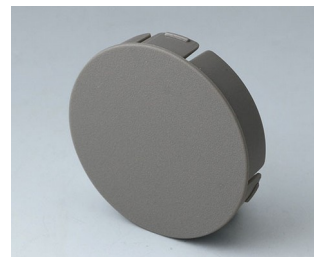

B7546108
Cover 46
PA 6
volcano