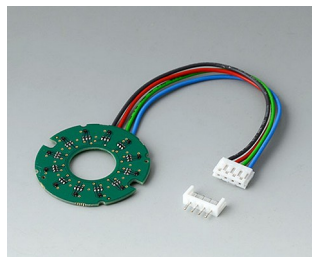

B7546002
LED illumination kit, 12 LEDs
(RGB backlight)