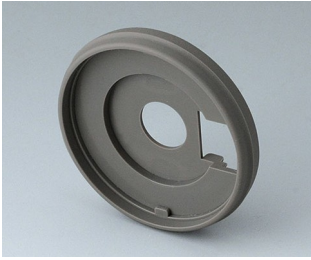

CONTROL-KNOBS

B7546208
Base 46
PA 6
volcano