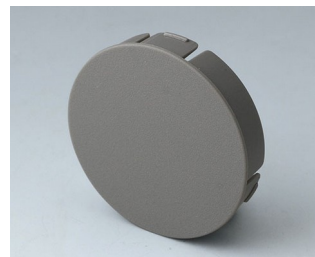

B7546108
Cover 46
PA 6
volcano