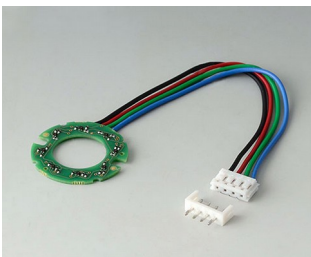

B7546001
LED illumination kit, 8 LEDs
(RGB backlight)