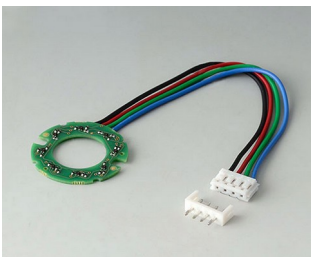

A6210009
Round nut M10 x 0.75

A6295009
Round nut 3/8"-32G

A6300000
Spanner

Accessory

B7536108
Cover 36
PA 6
volcano

B7536109
Cover 36
PA 6
nero

B7536208
Base 36
PA 6
volcano

B7536209
Base 36
PA 6
nero