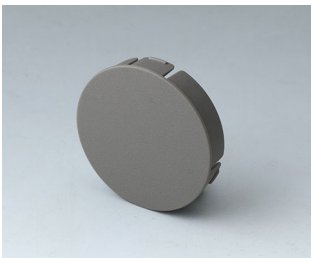

Accessory

B7536108
Cover 36
PA 6
volcano