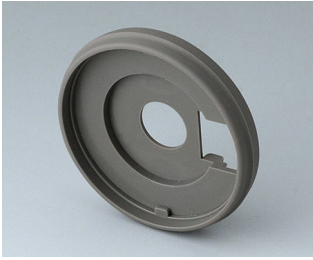

CONTROL-KNOBS

B7546208
Base 46
PA 6
volcano