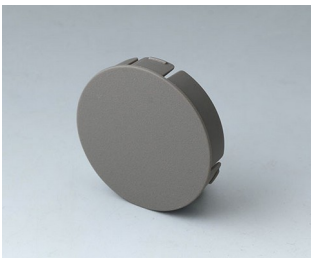

A6210009
Round nut M10 x 0.75

A6295009
Round nut 3/8"-32G

A6300000
Spanner

Accessory

B7536108
Cover 36
PA 6
volcano

B7536109
Cover 36
PA 6
nero

B7536208
Base 36
PA 6
volcano

B7536209
Base 36
PA 6
nero