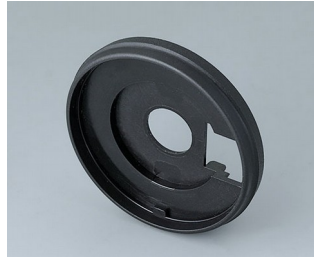

B7546209
Base 46
PA 6
nero

Subject to technical modification without notice. © by OKW Gehäusesysteme, Buchen/Germany.