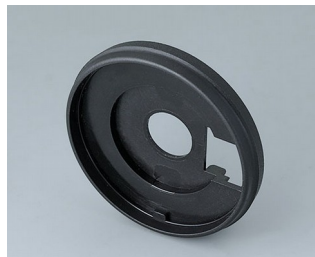

B7546209
Base 46
PA 6
nero

Subject to technical modification without notice. © by OKW Gehäusesysteme, Buchen/Germany.