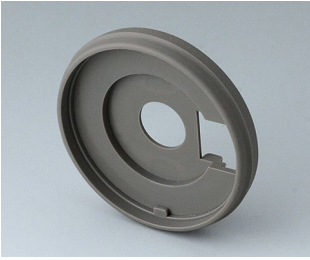

B7546001
LED illumination kit, 8 LEDs
(RGB backlight)

B7546002
LED illumination kit, 12 LEDs
(RGB backlight)

B7546108
Cover 46
PA 6
volcano

B7546109
Cover 46
PA 6
nero

CONTROL-KNOBS

B7546208
Base 46
PA 6
volcano