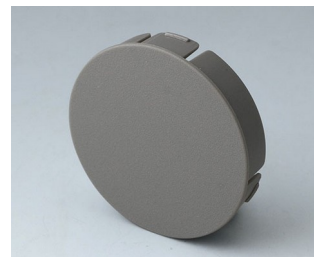

B7546108
Cover 46
PA 6
volcano