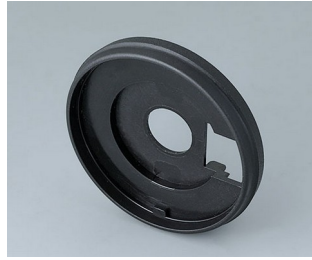

B7546001
LED illumination kit, 8 LEDs
(RGB backlight)

B7546002
LED illumination kit, 12 LEDs
(RGB backlight)

B7546108
Cover 46
PA 6
volcano

B7546109
Cover 46
PA 6
nero

CONTROL-KNOBS

B7546208
Base 46
PA 6
volcano