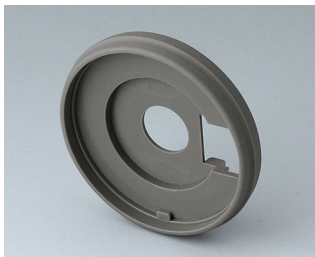

CONTROL-KNOBS

B7546208
Base 46
PA 6
volcano