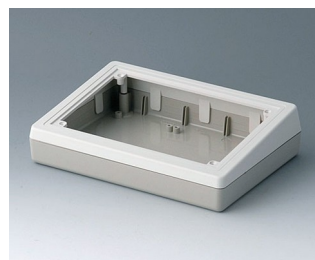

A9086265
DESK CASE 190 F
ABS (UL 94 HB)
pebble grey RAL 7032
190x138x47mm