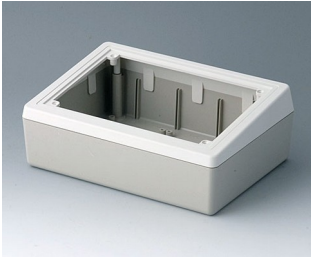

DESK CASES

A9086365
DESK CASE 190 H
ABS (UL 94 HB)
off-white RAL 9002
190x138x70mm