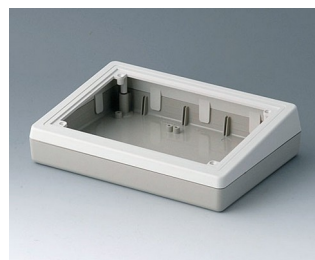

A9086265
DESK CASE 190 F
ABS (UL 94 HB)
pebble grey RAL 7032
190x138x47mm