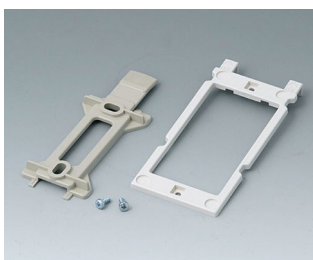

Accessory to complete

A9180001
 Front panel 220
 Aluminium
 matt anodised
 205,5x129,4x1,5mm

A9184001
 Front panel
 Aluminium
 matt anodised
 200x130x1,5mm

A9185001
 Front panel
 Aluminium
 matt anodised
 200x35x1,5mm

A9186001
 Front panel 190 F/H
 Aluminium
 matt anodised
 161,5x106x1,5mm

Accessory "wall/holder"

B1350048
 Wall suspension elements
 ABS (UL 94 HB)
 pebble grey RAL 7032

B1360048
 Wall suspension elements
 ABS (UL 94 HB)
 pebble grey RAL 7032