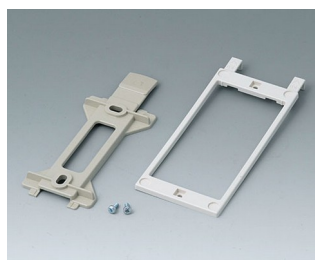

Accessory to complete

A9180001
 Front panel 220
 Aluminium
 matt anodised
 205,5x129,4x1,5mm

A9184001
 Front panel
 Aluminium
 matt anodised
 200x130x1,5mm

A9185001
 Front panel
 Aluminium
 matt anodised
 200x35x1,5mm

A9186001
 Front panel 190 F/H
 Aluminium
 matt anodised
 161,5x106x1,5mm

Accessory "wall/holder"

B1350048
 Wall suspension elements
 ABS (UL 94 HB)
 pebble grey RAL 7032

B1360048
 Wall suspension elements
 ABS (UL 94 HB)
 pebble grey RAL 7032