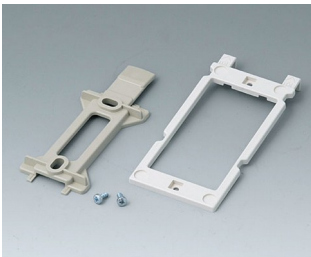

Accessory to complete

A9180001
 Front panel 220
 Aluminium
 matt anodised
 205,5x129,4x1,5mm

A9184001
 Front panel
 Aluminium
 matt anodised
 200x130x1,5mm

A9185001
 Front panel
 Aluminium
 matt anodised
 200x35x1,5mm

A9186001
 Front panel 190 F/H
 Aluminium
 matt anodised
 161,5x106x1,5mm

Accessory "wall/holder"

B1350048
 Wall suspension elements
 ABS (UL 94 HB)
 pebble grey RAL 7032

B1360048
 Wall suspension elements
 ABS (UL 94 HB)
 pebble grey RAL 7032