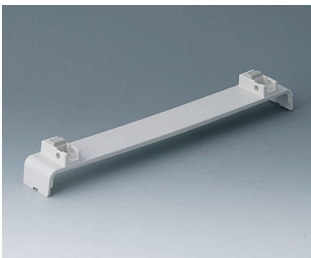

A0134370
Snap-in panel, without slots, with
feet
ABS (UL 94 HB)
off-white RAL 9002