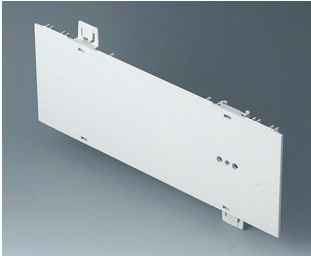

A0121270
Side panel 2 HE, for handle
mounting
ABS (UL 94 HB)
off-white RAL 9002
250x88,9mm