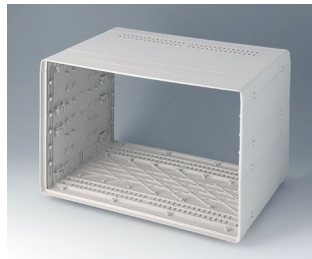

A0266170
EURO CASE 63 TE, without handle
ABS (UL 94 HB)
off-white RAL 9002
367x250x276,5mm