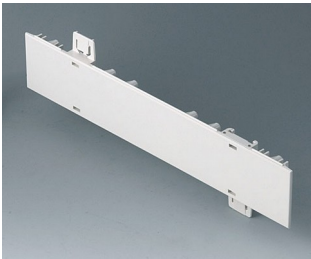

EUROPA CASE

A0110270
Side panel 1 HE
ABS (UL 94 HB)
off-white RAL 9002
250x44,45mm