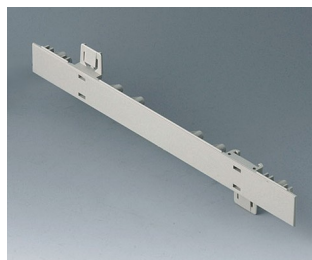

A0105280
Side panel 0.5 HE
ABS (UL 94 HB)
pebble grey RAL 7032
250x22,25mm