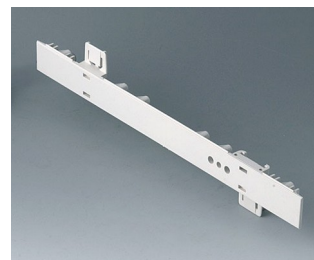

A0106270
Side panel 0.5 HE, for handle mounting
ABS (UL 94 HB)
off-white RAL 9002
250x22,25mm