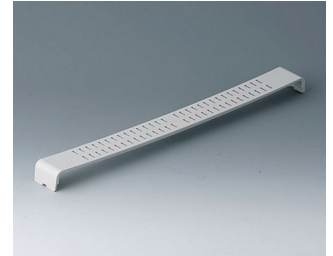

A0126370
Snap-in panel, with slots
ABS (UL 94 HB)
off-white RAL 9002