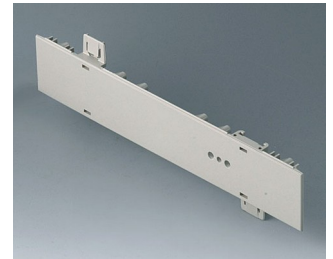

# EUROPA CASE

**A0110270**  
Side panel 1 HE  
ABS (UL 94 HB)  
off-white RAL 9002  
250x44,45mm

**A0110280**  
Side panel 1 HE  
ABS (UL 94 HB)  
pebble grey RAL 7032  
250x44,45mm

**A0111270**  
Side panel 1 HE, for handle  
mounting  
ABS (UL 94 HB)  
off-white RAL 9002  
250x44,45mm