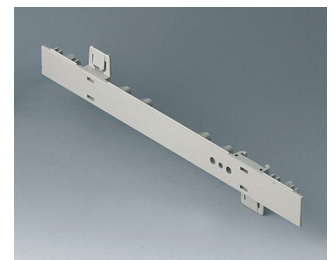

A0106280
Side panel 0.5 HE, for handle mounting
ABS (UL 94 HB)
pebble grey RAL 7032
250x22,25mm