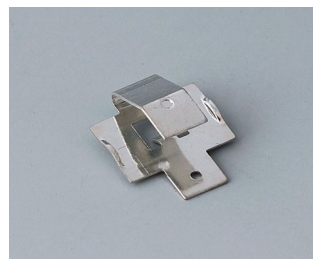

ÚCHYT NA BATERIE, PŘIHRÁDKY NA BATERIE, DRŽÁK KNOFLÍKOVÝCH ČLÁNKŮ

OKW
GEHÄUSE
SYSTEME

Accessory "battery"

A9156002
Plug-in contact, 1 x 9 V (PP3)

A9161001
Set of battery clips, 4 x AA
Steel
tin-plated

A9193003
Battery-clips, double contact
Steel
tin-plated

A9193004
Battery-clips, single contact
Steel
tin-plated

A9193005
Battery clips, double contact
Steel
nickel-plated

A9193006
Battery-clips, single contact
Steel
nickel-plated

A9193008
Battery clips, double contact
CuBe
nickel-plated