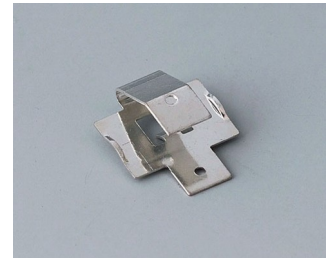

ÚCHYT NA BATERIE, PŘIHRÁDKY NA BATERIE, DRŽÁK KNOFLÍKOVÝCH ČLÁNKŮ

OKW
GEHÄUSE
SYSTEME

Accessory "battery"

A9156002
Plug-in contact, 1 x 9 V (PP3)

A9161001
Set of battery clips, 4 x AA
Steel
tin-plated

A9193003
Battery-clips, double contact
Steel
tin-plated

A9193004
Battery-clips, single contact
Steel
tin-plated

A9193005
Battery clips, double contact
Steel
nickel-plated

A9193006
Battery-clips, single contact
Steel
nickel-plated

A9193008
Battery clips, double contact
CuBe
nickel-plated