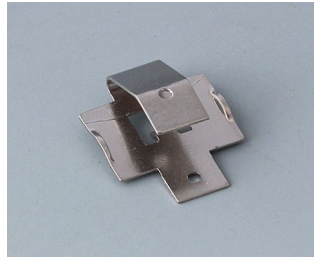

ÚCHYT NA BATERIE, PŘIHRÁDKY NA BATERIE, DRŽÁK KNOFLÍKOVÝCH ČLÁNKŮ

OKW
GEHÄUSE
SYSTEME

Accessory "battery"

A9156002
Plug-in contact, 1 x 9 V (PP3)

A9161001
Set of battery clips, 4 x AA
Steel
tin-plated

A9193003
Battery-clips, double contact
Steel
tin-plated

A9193004
Battery-clips, single contact
Steel
tin-plated

A9193005
Battery clips, double contact
Steel
nickel-plated

A9193006
Battery-clips, single contact
Steel
nickel-plated

A9193008
Battery clips, double contact
CuBe
nickel-plated