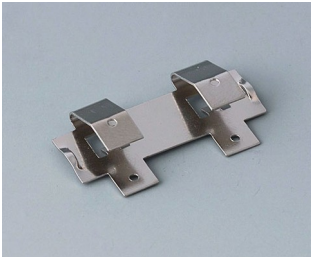

ÚCHYT NA BATERIE, PŘIHRÁDKY NA BATERIE, DRŽÁK KNOFLÍKOVÝCH ČLÁNKŮ

OKW
GEHÄUSE
SYSTEME

Accessory "battery"

A9156002
Plug-in contact, 1 x 9 V (PP3)

A9161001
Set of battery clips, 4 x AA
Steel
tin-plated

A9193003
Battery-clips, double contact
Steel
tin-plated

A9193004
Battery-clips, single contact
Steel
tin-plated

A9193005
Battery clips, double contact
Steel
nickel-plated

A9193006
Battery-clips, single contact
Steel
nickel-plated

A9193008
Battery clips, double contact
CuBe
nickel-plated