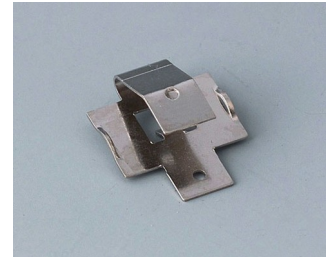

ÚCHYT NA BATERIE, PŘIHRÁDKY NA BATERIE, DRŽÁK KNOFLÍKOVÝCH ČLÁNKŮ

OKW
GEHÄUSE
SYSTEME

Accessory "battery"

A9156002
Plug-in contact, 1 x 9 V (PP3)

A9161001
Set of battery clips, 4 x AA
Steel
tin-plated

A9193003
Battery-clips, double contact
Steel
tin-plated

A9193004
Battery-clips, single contact
Steel
tin-plated

A9193005
Battery clips, double contact
Steel
nickel-plated

A9193006
Battery-clips, single contact
Steel
nickel-plated

A9193008
Battery clips, double contact
CuBe
nickel-plated

A9193009
Battery clips, single contact
CuBe
nickel-plated

Subject to technical modification without notice. © by OKW Gehäusesysteme, Buchen/Germany.