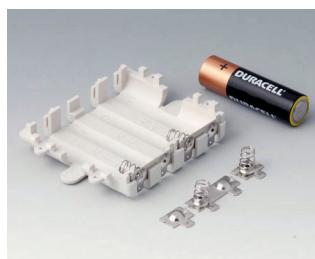

A9345217
Set of battery compartment, 4 x
AA
ABS (UL 94 HB)
off-white RAL 9002