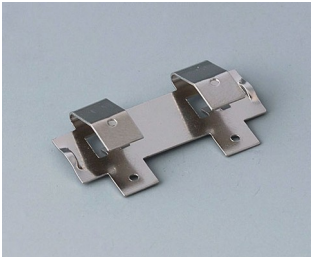

ÚCHYT NA BATERIE, PŘIHRÁDKY NA BATERIE, DRŽÁK KNOFLÍKOVÝCH ČLÁNKŮ

OKW
GEHÄUSE
SYSTEME

Accessory "battery"

A9156002
Plug-in contact, 1 x 9 V (PP3)

A9161001
Set of battery clips, 4 x AA
Steel
tin-plated

A9193003
Battery-clips, double contact
Steel
tin-plated

A9193004
Battery-clips, single contact
Steel
tin-plated

A9193005
Battery clips, double contact
Steel
nickel-plated

A9193006
Battery-clips, single contact
Steel
nickel-plated

A9193008
Battery clips, double contact
CuBe
nickel-plated