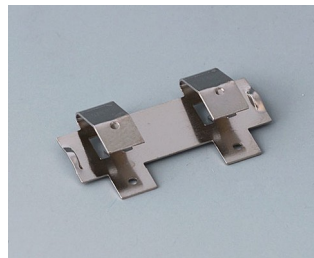

ÚCHYT NA BATERIE, PŘIHRÁDKY NA BATERIE, DRŽÁK KNOFLÍKOVÝCH ČLÁNKŮ

OKW
GEHÄUSE
SYSTEME

Accessory "battery"

A9156002
Plug-in contact, 1 x 9 V (PP3)

A9161001
Set of battery clips, 4 x AA
Steel
tin-plated

A9193003
Battery-clips, double contact
Steel
tin-plated

A9193004
Battery-clips, single contact
Steel
tin-plated

A9193005
Battery clips, double contact
Steel
nickel-plated

A9193006
Battery-clips, single contact
Steel
nickel-plated

A9193008
Battery clips, double contact
CuBe
nickel-plated