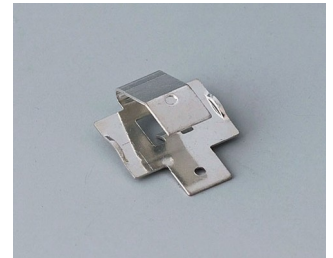

ÚCHYT NA BATERIE, PŘIHRÁDKY NA BATERIE, DRŽÁK KNOFLÍKOVÝCH ČLÁNKŮ

OKW
GEHÄUSE
SYSTEME

Accessory "battery"

A9156002
Plug-in contact, 1 x 9 V (PP3)

A9161001
Set of battery clips, 4 x AA
Steel
tin-plated

A9193003
Battery-clips, double contact
Steel
tin-plated

A9193004
Battery-clips, single contact
Steel
tin-plated

A9193005
Battery clips, double contact
Steel
nickel-plated

A9193006
Battery-clips, single contact
Steel
nickel-plated

A9193008
Battery clips, double contact
CuBe
nickel-plated