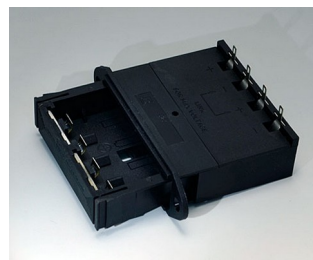

A9302540
Battery holder, 4 x AA
PA
black RAL 9005