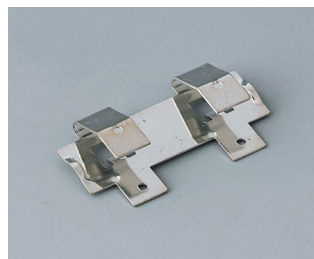

ÚCHYT NA BATERIE, PŘIHRÁDKY NA BATERIE, DRŽÁK KNOFLÍKOVÝCH ČLÁNKŮ

OKW
GEHÄUSE
SYSTEME

Accessory "battery"

A9156002
Plug-in contact, 1 x 9 V (PP3)

A9161001
Set of battery clips, 4 x AA
Steel
tin-plated

A9193003
Battery-clips, double contact
Steel
tin-plated

A9193004
Battery-clips, single contact
Steel
tin-plated

A9193005
Battery clips, double contact
Steel
nickel-plated

A9193006
Battery-clips, single contact
Steel
nickel-plated

A9193008
Battery clips, double contact
CuBe
nickel-plated