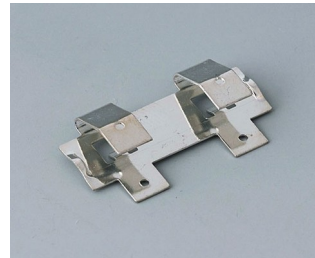

ÚCHYT NA BATERIE, PŘIHRÁDKY NA BATERIE, DRŽÁK KNOFLÍKOVÝCH ČLÁNKŮ

OKW
GEHÄUSE
SYSTEME

Accessory "battery"

A9156002
Plug-in contact, 1 x 9 V (PP3)

A9161001
Set of battery clips, 4 x AA
Steel
tin-plated

A9193003
Battery-clips, double contact
Steel
tin-plated

A9193004
Battery-clips, single contact
Steel
tin-plated

A9193005
Battery clips, double contact
Steel
nickel-plated

A9193006
Battery-clips, single contact
Steel
nickel-plated

A9193008
Battery clips, double contact
CuBe
nickel-plated