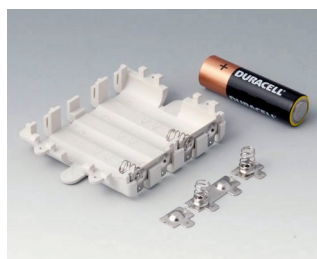

A9336119
Battery compartment kit, 3 x AA
ABS (UL 94 HB)
black RAL 9005
93x69mm
IP 54

A9338117
Battery compartment kit, 5 x AA
ABS (UL 94 HB)
off-white RAL 9002
93x98mm
IP 54

A9338118
Battery compartment kit, 5 x AA
ABS (UL 94 HB)
lava
93x98mm
IP 54

A9338119
Battery compartment kit, 5 x AA
ABS (UL 94 HB)
black RAL 9005
93x98mm
IP 54

A9338218
Battery compartment kit, 5 x AA
ASA+PC (UL 94 V-0)
lava
93x98mm
IP 54

A9345217
Set of battery compartment, 4 x AA
ABS (UL 94 HB)
off-white RAL 9002

ÚCHYT NA BATERIE, PŘIHRÁDKY NA BATERIE, DRŽÁK KNOFLÍKOVÝCH ČLÁNKŮ

OKW
GEHÄUSE
SYSTEME

Accessory "battery"

A9156002
Plug-in contact, 1 x 9 V (PP3)

A9161001
Set of battery clips, 4 x AA
Steel
tin-plated

A9193003
Battery-clips, double contact
Steel
tin-plated