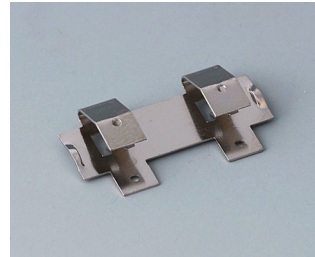

ÚCHYT NA BATERIE, PŘIHRÁDKY NA BATERIE, DRŽÁK KNOFLÍKOVÝCH ČLÁNKŮ

OKW
GEHÄUSE
SYSTEME

Accessory "battery"

A9156002
Plug-in contact, 1 x 9 V (PP3)

A9161001
Set of battery clips, 4 x AA
Steel
tin-plated

A9193003
Battery-clips, double contact
Steel
tin-plated

A9193004
Battery-clips, single contact
Steel
tin-plated

A9193005
Battery clips, double contact
Steel
nickel-plated

A9193006
Battery-clips, single contact
Steel
nickel-plated

A9193008
Battery clips, double contact
CuBe
nickel-plated