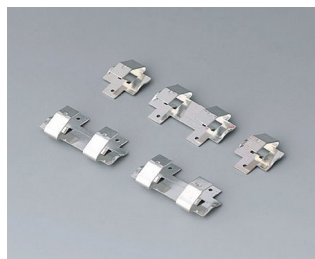

A9338119
Battery compartment kit, 5 x AA
ABS (UL 94 HB)
black RAL 9005
93x98mm
IP 54

A9338218
Battery compartment kit, 5 x AA
ASA+PC (UL 94 V-0)
lava
93x98mm
IP 54

A9345217
Set of battery compartment, 4 x
AA
ABS (UL 94 HB)
off-white RAL 9002

ÚCHYT NA BATERIE, PŘIHRÁDKY NA BATERIE, DRŽÁK KNOFLÍKOVÝCH ČLÁNKŮ

OKW
GEHÄUSE
SYSTEME

Accessory "battery"

A9156002
Plug-in contact, 1 x 9 V (PP3)

A9161001
Set of battery clips, 4 x AA
Steel
tin-plated

A9193003
Battery-clips, double contact
Steel
tin-plated