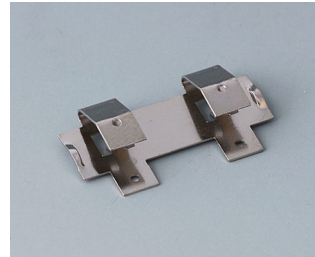

ÚCHYT NA BATERIE, PŘIHRÁDKY NA BATERIE, DRŽÁK KNOFLÍKOVÝCH ČLÁNKŮ

OKW
GEHÄUSE
SYSTEME

Accessory "battery"

A9156002
Plug-in contact, 1 x 9 V (PP3)

A9161001
Set of battery clips, 4 x AA
Steel
tin-plated

A9193003
Battery-clips, double contact
Steel
tin-plated

A9193004
Battery-clips, single contact
Steel
tin-plated

A9193005
Battery clips, double contact
Steel
nickel-plated

A9193006
Battery-clips, single contact
Steel
nickel-plated

A9193008
Battery clips, double contact
CuBe
nickel-plated