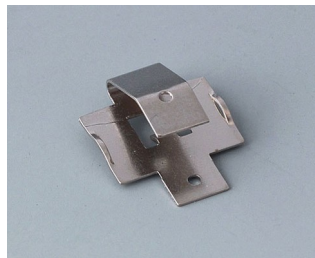

ÚCHYT NA BATERIE, PŘIHRÁDKY NA BATERIE, DRŽÁK KNOFLÍKOVÝCH ČLÁNKŮ

OKW
GEHÄUSE
SYSTEME

Accessory "battery"

A9156002
Plug-in contact, 1 x 9 V (PP3)

A9161001
Set of battery clips, 4 x AA
Steel
tin-plated

A9193003
Battery-clips, double contact
Steel
tin-plated

A9193004
Battery-clips, single contact
Steel
tin-plated

A9193005
Battery clips, double contact
Steel
nickel-plated

A9193006
Battery-clips, single contact
Steel
nickel-plated

A9193008
Battery clips, double contact
CuBe
nickel-plated