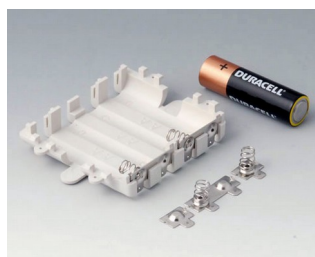

A9345217
Set of battery compartment, 4 x
AA
ABS (UL 94 HB)
off-white RAL 9002