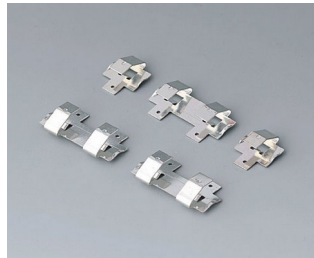

A9338119
Battery compartment kit, 5 x AA
ABS (UL 94 HB)
black RAL 9005
93x98mm
IP 54

A9338218
Battery compartment kit, 5 x AA
ASA+PC (UL 94 V-0)
lava
93x98mm
IP 54

A9345217
Set of battery compartment, 4 x
AA
ABS (UL 94 HB)
off-white RAL 9002

ÚCHYT NA BATERIE, PŘIHRÁDKY NA BATERIE, DRŽÁK KNOFLÍKOVÝCH ČLÁNKŮ

OKW
GEHÄUSE
SYSTEME

Accessory "battery"

A9156002
Plug-in contact, 1 x 9 V (PP3)

A9161001
Set of battery clips, 4 x AA
Steel
tin-plated

A9193003
Battery-clips, double contact
Steel
tin-plated