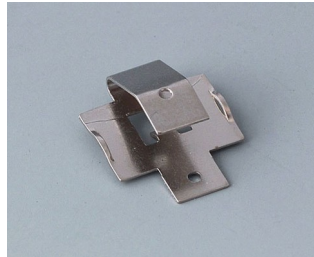

ÚCHYT NA BATERIE, PŘIHRÁDKY NA BATERIE, DRŽÁK KNOFLÍKOVÝCH ČLÁNKŮ

OKW
GEHÄUSE
SYSTEME

Accessory "battery"

A9156002
Plug-in contact, 1 x 9 V (PP3)

A9161001
Set of battery clips, 4 x AA
Steel
tin-plated

A9193003
Battery-clips, double contact
Steel
tin-plated

A9193004
Battery-clips, single contact
Steel
tin-plated

A9193005
Battery clips, double contact
Steel
nickel-plated

A9193006
Battery-clips, single contact
Steel
nickel-plated

A9193008
Battery clips, double contact
CuBe
nickel-plated