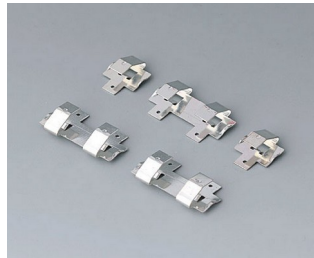

A9338119
Battery compartment kit, 5 x AA
ABS (UL 94 HB)
black RAL 9005
93x98mm
IP 54

A9338218
Battery compartment kit, 5 x AA
ASA+PC (UL 94 V-0)
lava
93x98mm
IP 54

A9345217
Set of battery compartment, 4 x AA
ABS (UL 94 HB)
off-white RAL 9002

ÚCHYT NA BATERIE, PŘIHRÁDKY NA BATERIE, DRŽÁK KNOFLÍKOVÝCH ČLÁNKŮ

OKW
GEHÄUSE
SYSTEME

Accessory "battery"

A9156002
Plug-in contact, 1 x 9 V (PP3)

A9161001
Set of battery clips, 4 x AA
Steel
tin-plated

A9193003
Battery-clips, double contact
Steel
tin-plated