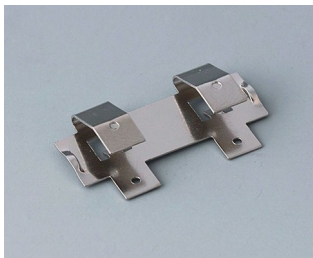

ÚCHYT NA BATERIE, PŘIHRÁDKY NA BATERIE, DRŽÁK KNOFLÍKOVÝCH ČLÁNKŮ

OKW
GEHÄUSE
SYSTEME

Accessory "battery"

A9156002
Plug-in contact, 1 x 9 V (PP3)

A9161001
Set of battery clips, 4 x AA
Steel
tin-plated

A9193003
Battery-clips, double contact
Steel
tin-plated

A9193004
Battery-clips, single contact
Steel
tin-plated

A9193005
Battery clips, double contact
Steel
nickel-plated

A9193006
Battery-clips, single contact
Steel
nickel-plated

A9193008
Battery clips, double contact
CuBe
nickel-plated