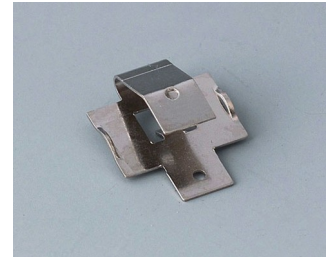

ÚCHYT NA BATERIE, PŘIHRÁDKY NA BATERIE, DRŽÁK KNOFLÍKOVÝCH ČLÁNKŮ

OKW
GEHÄUSE
SYSTEME

Accessory "battery"

A9156002
Plug-in contact, 1 x 9 V (PP3)

A9161001
Set of battery clips, 4 x AA
Steel
tin-plated

A9193003
Battery-clips, double contact
Steel
tin-plated

A9193004
Battery-clips, single contact
Steel
tin-plated

A9193005
Battery clips, double contact
Steel
nickel-plated

A9193006
Battery-clips, single contact
Steel
nickel-plated

A9193008
Battery clips, double contact
CuBe
nickel-plated

A9193009
Battery clips, single contact
CuBe
nickel-plated

Subject to technical modification without notice. © by OKW Gehäusesysteme, Buchen/Germany.