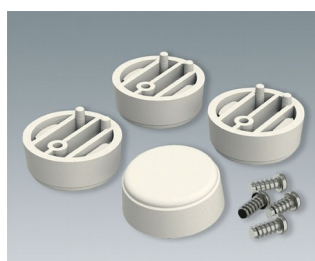

A9257207
Case feet, Vers. II
ABS (UL 94 HB)
off-white RAL 9002

A9257209
Case feet, Vers. II
ABS (UL 94 HB)
black RAL 9005

A9257404
Case feet, Vers. I
ABS (UL 94 HB)
anthracite grey RAL 7016
ø30x12mm

A9257405
Case feet, Vers. I
ABS (UL 94 HB)
light grey RAL 7035
ø30x12mm