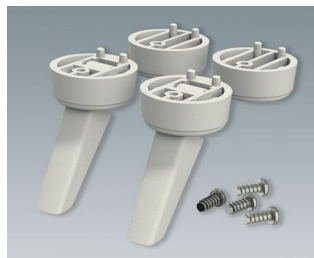

A9257507
Case feet, Vers. II
ABS (UL 94 HB)
off-white RAL 9002
ø30x12mm