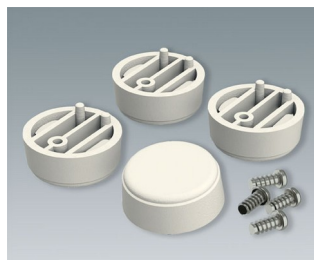

A9257407
Case feet, Vers. I
ABS (UL 94 HB)
off-white RAL 9002
ø30x12mm