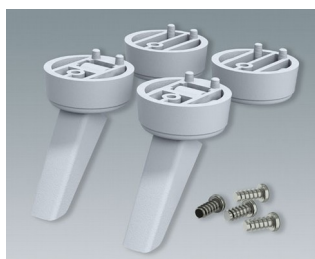

A9257505
Case feet, Vers. II
ABS (UL 94 HB)
light grey RAL 7035
ø30x12mm