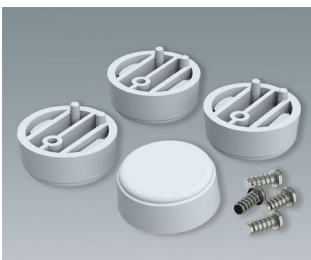

A9257405
Case feet, Vers. I
ABS (UL 94 HB)
light grey RAL 7035
ø30x12mm