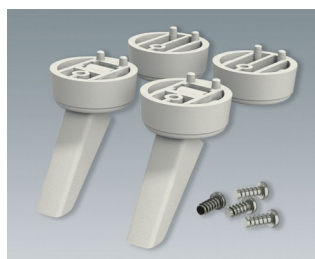

A9257507
Case feet, Vers. II
ABS (UL 94 HB)
off-white RAL 9002
ø30x12mm