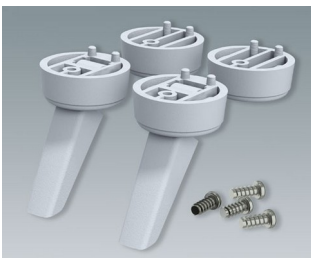

A9257505
Case feet, Vers. II
ABS (UL 94 HB)
light grey RAL 7035
ø30x12mm