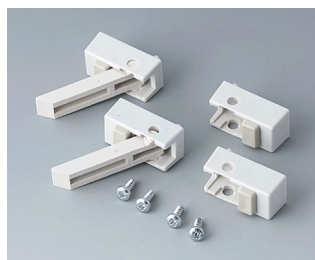

A9257107
Case feet, Vers. I
ABS (UL 94 HB)
off-white RAL 9002

A9257109
Case feet, Vers. I
ABS (UL 94 HB)
black RAL 9005

PODSTAVEC, NOŽKY POUZDER

A9257205
Case feet, Vers. II
ABS (UL 94 HB)
light grey RAL 7035