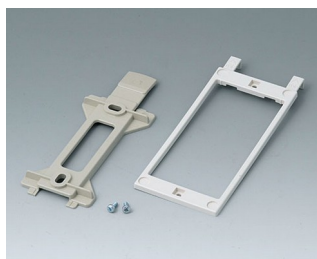

B1360048
Wall suspension elements
ABS (UL 94 HB)
pebble grey RAL 7032