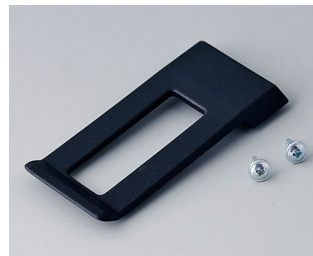

A910001
Ring eyelet
PA 6
volcano

A910002
Ring eyelet
PA 6
volcano

A9152047
Combi-Clip
ABS (UL 94 HB)
off-white RAL 9002
45x27mm

A9152048
Combi-Clip
ABS (UL 94 HB)
lava
45x27mm

A9152049
Combi-Clip
ABS (UL 94 HB)
black RAL 9005
45x27mm

A9164001
Key ring
Steel
nickel-plated
20,5mm

A9172107
Belt/Pocket clip
ABS (UL 94 HB)
off-white RAL 9002
62x30mm

A9172109
Belt/Pocket clip
ABS (UL 94 HB)
black RAL 9005
62x30mm

B4308650
Shoulder strap

grey
1400mm