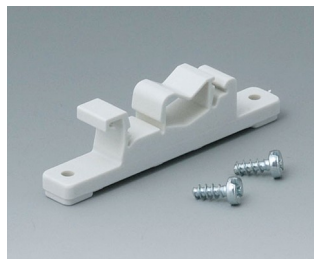

A9506030
Sealing 200

A9508030
Sealing 250

Accessory "wall/holder"

A9506117
Wall suspension element
ASA+PC (UL 94 V-0)
off-white RAL 9002

B1300017
Fastening element for DIN-Rails
PA 6
off-white RAL 9002

Accessory "screws"