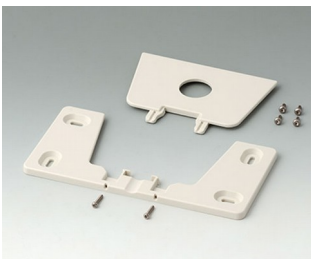

A9506030
Sealing 200

A9508030
Sealing 250

Accessory "wall/holder"

A9506117
Wall suspension element
ASA+PC (UL 94 V-0)
off-white RAL 9002

B1300017
Fastening element for DIN-Rails
PA 6
off-white RAL 9002

Accessory "screws"