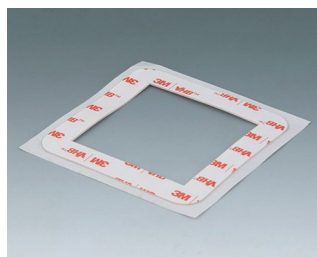

C6402107
SMART-PANEL S84
ASA+PC (UL 94 V-0)
traffic white RAL 9016
84x84x21,3mm
IP 40

C6404107
SMART-PANEL S114
ASA+PC (UL 94 V-0)
traffic white RAL 9016
114x114x21,3mm
IP 40

C6406107
SMART-PANEL E155
ASA+PC (UL 94 V-0)
traffic white RAL 9016
155x84x21,3mm
IP 40

Accessory "protection"

C6502011
Hardboard protection plate S84
65x67x1mm

C6502012
Adhesive foil S84

C6502013
Glass panel S84
Glass
clear
78,75x78,75x1,6mm

C6506011
Hardboard plate E155
136x67x1mm

C6506012
Adhesive foil E155

C6506013
Glass panel E155
Glass
clear
149,75x78,75x1,6mm

SMART-PANEL

Accessory "screws"

A0325060
Self-tapping screw 2.5 x 6 mm
(T8)
Stainless steel

Accessory

A9210180
Anti-slide feet 10,1 x 1.8 mm
transparent