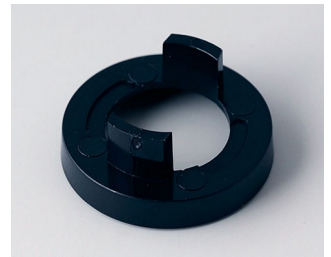

A5040008
Cover 40, without line
ABS (UL 94 HB)
dusty grey RAL 7037

A5040100
Cover 40, with line
ABS (UL 94 HB)
black RAL 9005

A5040108
Cover 40, with line
ABS (UL 94 HB)
dusty grey RAL 7037

A5116000
Nut cover 16, without line
ABS (UL 94 HB)
black RAL 9005