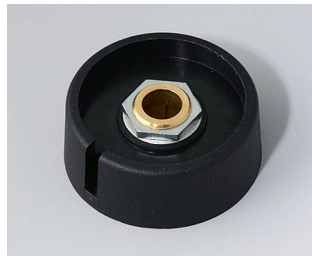

A3040089
COM-KNOBS 40, with recess
PA 6
nero
40x16mm 8mm