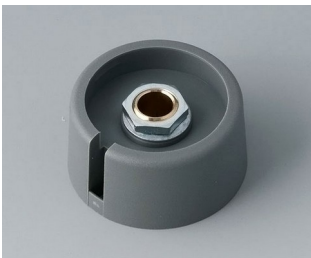

A3031638
COM-KNOBS 31, with recess
PA 6
volcano
31x16mm 1/4"