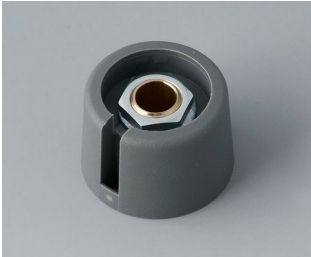

COM-KNOBS

A3023638
COM-KNOBS 23, with recess
PA 6
volcano
23x16mm 1/4"