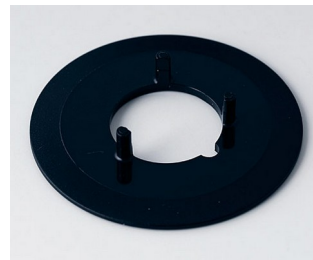

A7331000
Disk 31, without line
ABS (UL 94 HB)
black RAL 9005