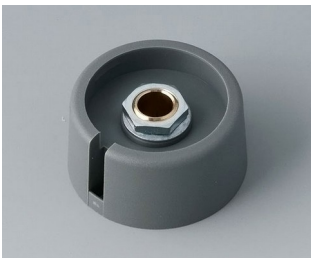

A3031638
COM-KNOBS 31, with recess
PA 6
volcano
31x16mm 1/4"