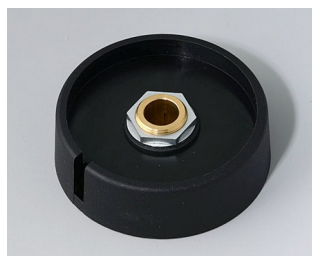

A3050089
COM-KNOBS 50, with recess
PA 6
nero
50x16mm 8mm