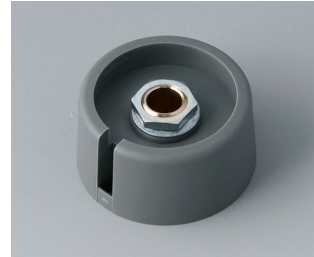

A3031068
COM-KNOBS 31, with recess
PA 6
volcano
31x16mm 6mm