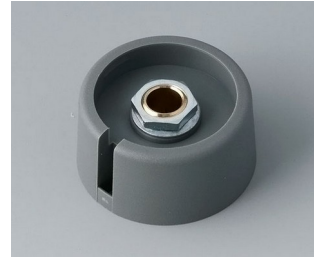

A3031068
COM-KNOBS 31, with recess
PA 6
volcano
31x16mm 6mm