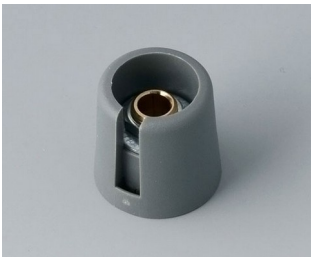

A3016638
COM-KNOBS 16, with recess
PA 6
volcano
16x16mm 1/4"