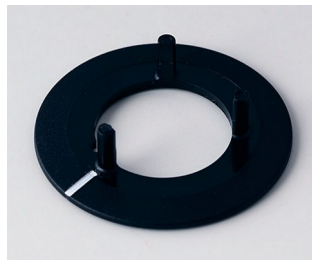

**A6016019**  
 Stator 16  
 Aluminium

**A6020019**  
 Stator 20  
 Aluminium

**A6023019**  
 Stator 23  
 Aluminium

**A7316000**  
 Disk 16, without line  
 ABS (UL 94 HB)  
 black RAL 9005

**A7316010**  
 Disk 16, with line  
 ABS (UL 94 HB)  
 black RAL 9005