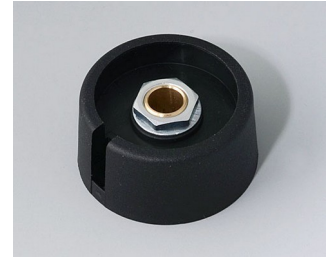

# COM-KNOBS

**A3023638**  
COM-KNOBS 23, with recess  
PA 6  
volcano  
23x16mm 1/4"

**A3023639**  
COM-KNOBS 23, with recess  
PA 6  
nero  
23x16mm 1/4"

**A3031068**  
COM-KNOBS 31, with recess  
PA 6  
volcano  
31x16mm 6mm