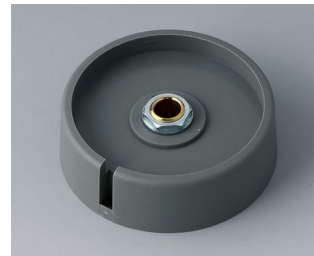

A3050068
COM-KNOBS 50, with recess
PA 6
volcano
50x16mm 6mm