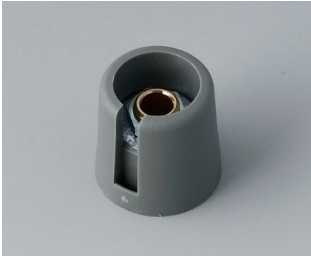

## Vyberte verze

**A3016048**  
COM-KNOBS 16, with recess  
PA 6  
volcano  
16x16mm 4mm

**A3016049**  
COM-KNOBS 16, with recess  
PA 6  
nero  
16x16mm 4mm

**A3016068**  
COM-KNOBS 16, with recess  
PA 6  
volcano  
16x16mm 6mm