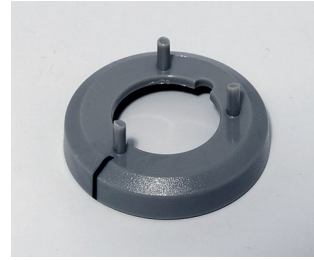

A7516018
Nut cover 16, with line
ABS (UL 94 HB)
dusty grey RAL 7037