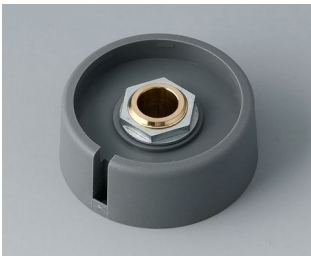

A3040088
COM-KNOBS 40, with recess
PA 6
volcano
40x16mm 8mm