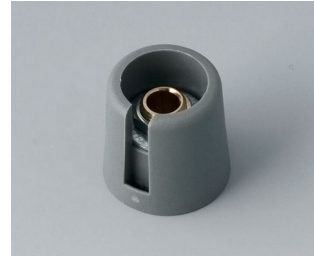

## Vyberte verze

**A3016048**  
COM-KNOBS 16, with recess  
PA 6  
volcano  
16x16mm 4mm

**A3016049**  
COM-KNOBS 16, with recess  
PA 6  
nero  
16x16mm 4mm

**A3016068**  
COM-KNOBS 16, with recess  
PA 6  
volcano  
16x16mm 6mm