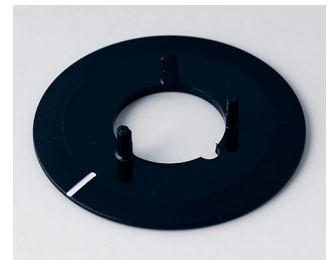

A7331010
Disk 31, with line
ABS (UL 94 HB)
black RAL 9005