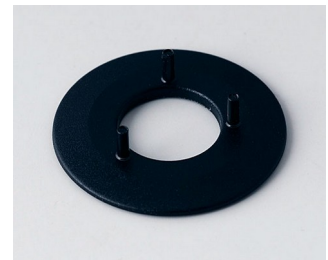

A7316000
Disk 16, without line
ABS (UL 94 HB)
black RAL 9005