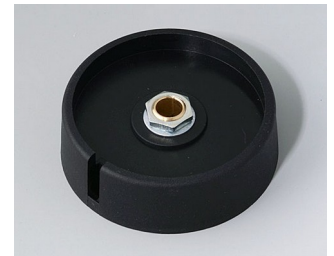

A3050069
COM-KNOBS 50, with recess
PA 6
nero
50x16mm 6mm