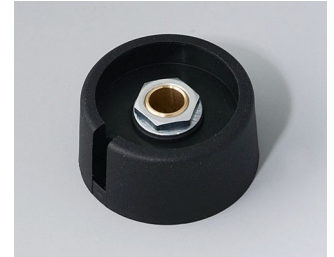

# COM-KNOBS

**A3023638**  
COM-KNOBS 23, with recess  
PA 6  
volcano  
23x16mm 1/4"

**A3023639**  
COM-KNOBS 23, with recess  
PA 6  
nero  
23x16mm 1/4"

**A3031068**  
COM-KNOBS 31, with recess  
PA 6  
volcano  
31x16mm 6mm