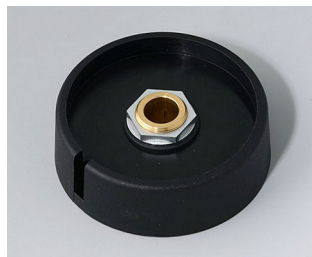

A3050089
COM-KNOBS 50, with recess
PA 6
nero
50x16mm 8mm