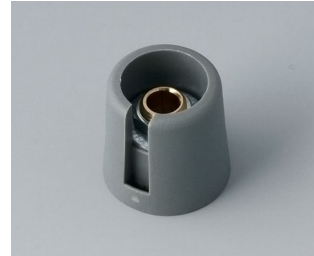

## Vyberte verze

**A3016048**  
COM-KNOBS 16, with recess  
PA 6  
volcano  
16x16mm 4mm

**A3016049**  
COM-KNOBS 16, with recess  
PA 6  
nero  
16x16mm 4mm

**A3016068**  
COM-KNOBS 16, with recess  
PA 6  
volcano  
16x16mm 6mm