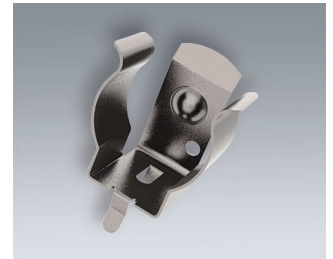

**A9193005**  
Battery clips, double contact  
Steel  
nickel-plated

**A9193008**  
Battery clips, double contact  
CuBe  
nickel-plated

**A9193013**  
Battery-clips, double contact  
Steel  
nickel-plated

# KONTAKTY, PŘIPOJENÍ

**A9193014**  
Battery-clips, double contact  
Steel  
nickel-plated

**A9193030**  
Contact pin  
gold-plated

**A9193035**  
Battery clip, AA  
Steel  
nickel-plated

**A9193036**  
Battery clip, AAA  
Steel  
nickel-plated

**A9193042**  
Mounting plates for contacts  
ABS (UL 94 HB)  
black RAL 9005

**A9193044**  
Contacting kit, 6-pin  
ABS (UL 94 HB)  
black RAL 9005

**A9194001**  
Set of battery clips, 2 x AA  
Steel  
tin-plated