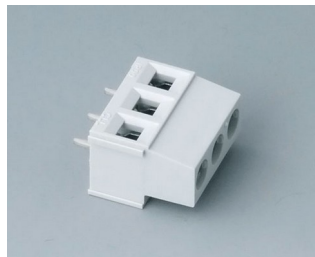

B6800650
Terminal block, block 5.08
PA 68 (UL 94 V-0)
light grey