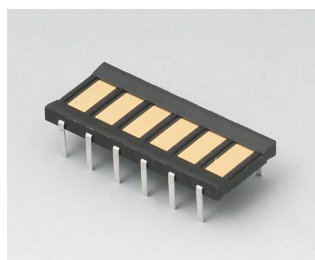

A9178008
Contacts, female
gold-plated

Subject to technical modification without notice. © by OKW Gehäusesysteme, Buchen/Germany.