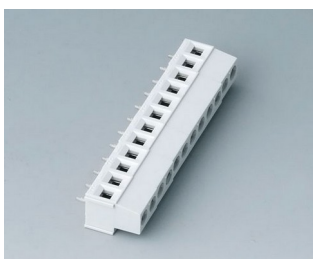

B6803650
Terminal block, block 5.08
PA 68 (UL 94 V-0)
light grey