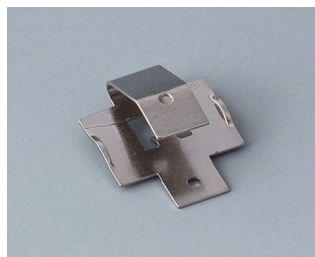

# KONTAKTY, PŘIPOJENÍ

**B6608223**  
Plug header, block 5.08  
PA 68 (UL 94 V-0)

**B6800650**  
Terminal block, block 5.08  
PA 68 (UL 94 V-0)  
light grey

**B6801650**  
Terminal block, block 5.08  
PA 68 (UL 94 V-0)  
light grey

**B6802650**  
Terminal block, block 5.08  
PA 68 (UL 94 V-0)  
light grey

**B6803650**  
Terminal block, block 5.08  
PA 68 (UL 94 V-0)  
light grey

**B6804650**  
Terminal block, block 5.08  
PA 68 (UL 94 V-0)  
light grey

## System components to complete

**A9193004**  
Battery-clips, single contact  
Steel  
tin-plated

**A9193006**  
Battery-clips, single contact  
Steel  
nickel-plated

**A9193009**  
Battery clips, single contact  
CuBe  
nickel-plated

**A9193011**  
Battery-clips, single contact  
Steel  
nickel-plated

**A9193012**  
Battery-clips, single contact  
Steel  
nickel-plated