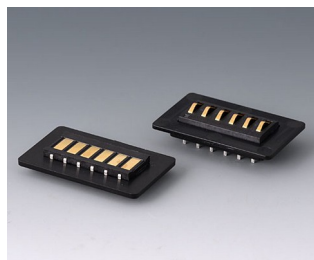

**A9193005**  
Battery clips, double contact  
Steel  
nickel-plated

**A9193008**  
Battery clips, double contact  
CuBe  
nickel-plated

**A9193013**  
Battery-clips, double contact  
Steel  
nickel-plated

# KONTAKTY, PŘIPOJENÍ

**A9193014**  
Battery-clips, double contact  
Steel  
nickel-plated

**A9193030**  
Contact pin  
gold-plated

**A9193035**  
Battery clip, AA  
Steel  
nickel-plated

**A9193036**  
Battery clip, AAA  
Steel  
nickel-plated

**A9193042**  
Mounting plates for contacts  
ABS (UL 94 HB)  
black RAL 9005

**A9193044**  
Contacting kit, 6-pin  
ABS (UL 94 HB)  
black RAL 9005

**A9194001**  
Set of battery clips, 2 x AA  
Steel  
tin-plated

**B6600111**  
Terminal block, block 5.0  
PA 68 (UL 94 V-0)  
light grey

**B6600222**  
Plug header, block 5.08  
PA 68 (UL 94 V-0)

**B6600223**  
Plug header, block 5.08  
PA 68 (UL 94 V-0)

**B6601111**  
Terminal block, block 5.0  
PA 68 (UL 94 V-0)