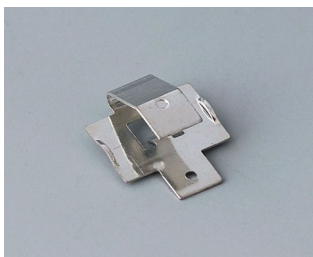

# KONTAKTY, PŘIPOJENÍ

**B6608223**  
Plug header, block 5.08  
PA 68 (UL 94 V-0)

**B6800650**  
Terminal block, block 5.08  
PA 68 (UL 94 V-0)  
light grey

**B6801650**  
Terminal block, block 5.08  
PA 68 (UL 94 V-0)  
light grey

**B6802650**  
Terminal block, block 5.08  
PA 68 (UL 94 V-0)  
light grey

**B6803650**  
Terminal block, block 5.08  
PA 68 (UL 94 V-0)  
light grey

**B6804650**  
Terminal block, block 5.08  
PA 68 (UL 94 V-0)  
light grey

## System components to complete

**A9193004**  
Battery-clips, single contact  
Steel  
tin-plated

**A9193006**  
Battery-clips, single contact  
Steel  
nickel-plated

**A9193009**  
Battery clips, single contact  
CuBe  
nickel-plated

**A9193011**  
Battery-clips, single contact  
Steel  
nickel-plated

**A9193012**  
Battery-clips, single contact  
Steel  
nickel-plated