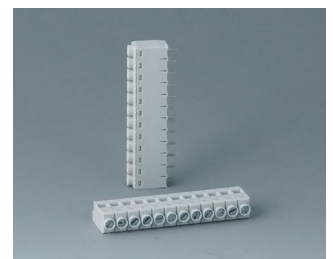

B6603111
Terminal block, block 5.0
PA 68 (UL 94 V-0)