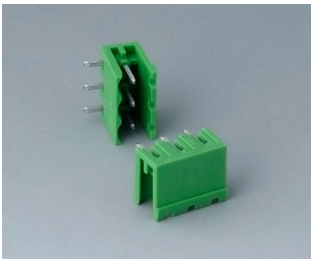

**A9193042**  
Mounting plates for contacts  
ABS (UL 94 HB)  
black RAL 9005

**A9193044**  
Contacting kit, 6-pin  
ABS (UL 94 HB)  
black RAL 9005

**A9194001**  
Set of battery clips, 2 x AA  
Steel  
tin-plated

**B6600111**  
Terminal block, block 5.0  
PA 68 (UL 94 V-0)  
light grey

**B6600222**  
Plug header, block 5.08  
PA 68 (UL 94 V-0)

**B6600223**  
Plug header, block 5.08  
PA 68 (UL 94 V-0)

**B6601111**  
Terminal block, block 5.0  
PA 68 (UL 94 V-0)