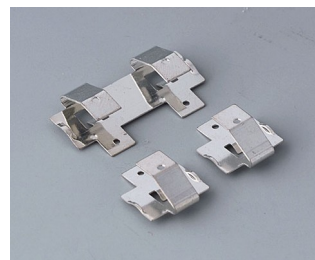

**A9190023**  
Set of battery clips, 3 x AA  
Steel  
nickel-plated

**A9190024**  
Set of battery clips, 3 x AAA  
Steel  
nickel-plated

**A9193002**  
Plug-in contacts, 1 x 9 V (PP3)

**A9193003**  
Battery-clips, double contact  
Steel  
tin-plated

**A9193005**  
Battery clips, double contact  
Steel  
nickel-plated

**A9193008**  
Battery clips, double contact  
CuBe  
nickel-plated

**A9193013**  
Battery-clips, double contact  
Steel  
nickel-plated

# KONTAKTY, PŘIPOJENÍ

**A9193014**  
Battery-clips, double contact  
Steel  
nickel-plated

**A9193030**  
Contact pin  
gold-plated

**A9193035**  
Battery clip, AA  
Steel  
nickel-plated

**A9193036**  
Battery clip, AAA  
Steel  
nickel-plated

**A9193042**  
Mounting plates for contacts  
ABS (UL 94 HB)  
black RAL 9005

**A9193044**  
Contacting kit, 6-pin  
ABS (UL 94 HB)  
black RAL 9005

**A9194001**  
Set of battery clips, 2 x AA  
Steel  
tin-plated