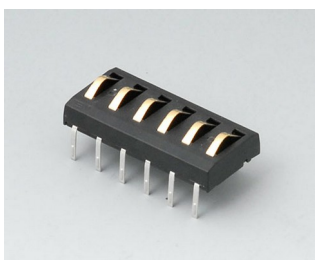

Accessory

A9178007
Contacts, male
gold-plated