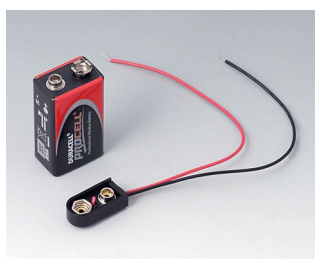

## Vyberte verze

**A9156002**  
Plug-in contact, 1 x 9 V (PP3)

**A9160003**  
Plug-in contact, 1 x 9 V (PP3)

**A9161001**  
Set of battery clips, 4 x AA  
Steel  
tin-plated

**A9161002**  
Set of battery clips, 2 x 9 V or 4 x AA  
Steel  
tin-plated

# KONTAKTY, PŘIPOJENÍ

**A9174006**  
Set of battery clips, 1 x 9 V  
Steel  
tin-plated

**A9190002**  
Set of battery clips,  
2xN/2xAA/2xAAA  
Steel  
tin-plated

**A9190003**  
Set of battery clips,  
2xN/2xAA/2xAAA  
Steel  
nickel-plated

**A9190010**  
Set of battery clips, 4 x AA  
Steel  
nickel-plated

**A9190011**  
Set of battery clips, 2 x AA  
Steel  
nickel-plated

**A9190012**  
Set of battery clips, 4 x AA  
Steel  
nickel-plated