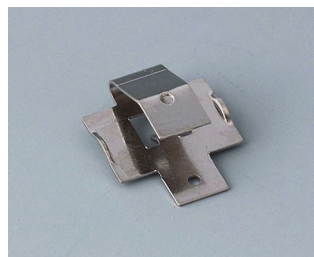

# KONTAKTY, PŘIPOJENÍ

**B6608223**  
Plug header, block 5.08  
PA 68 (UL 94 V-0)

**B6800650**  
Terminal block, block 5.08  
PA 68 (UL 94 V-0)  
light grey

**B6801650**  
Terminal block, block 5.08  
PA 68 (UL 94 V-0)  
light grey

**B6802650**  
Terminal block, block 5.08  
PA 68 (UL 94 V-0)  
light grey

**B6803650**  
Terminal block, block 5.08  
PA 68 (UL 94 V-0)  
light grey

**B6804650**  
Terminal block, block 5.08  
PA 68 (UL 94 V-0)  
light grey

## System components to complete

**A9193004**  
Battery-clips, single contact  
Steel  
tin-plated

**A9193006**  
Battery-clips, single contact  
Steel  
nickel-plated

**A9193009**  
Battery clips, single contact  
CuBe  
nickel-plated

**A9193011**  
Battery-clips, single contact  
Steel  
nickel-plated

**A9193012**  
Battery-clips, single contact  
Steel  
nickel-plated