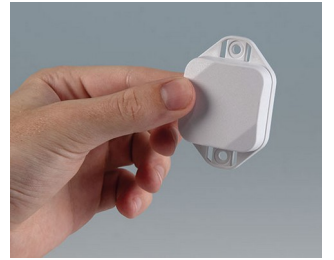

MINI-DATA-BOX