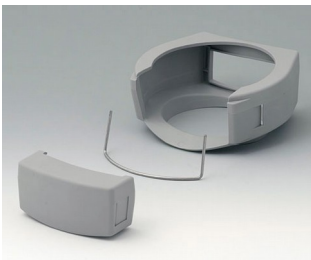

DATEC-CONTROL

A9177006
 Sealing kit S

A9177008
 Protector S
 SBS (TPE)
 volcano

A9178001
 Display window M
 Acrylic glass
 clear

A9178006
 Sealing kit M

A9178108
 Protector M
 SBS (TPE)
 volcano

A9178208
 Protector M
 SBS (TPE)
 volcano