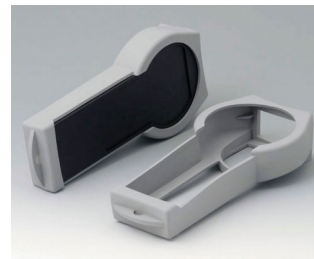

A9199005
Strain relief
PA 6
volcano

Accessory "protection"

A9176001
Display window XS
Acrylic glass
clear

A9176006
Sealing kit XS

A9176108
Protector XS
SBS (TPE)
volcano

A9177001
Display window S
Acrylic glass
clear