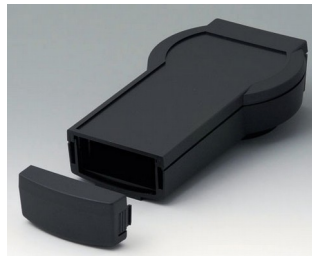

A9078109
DATEC-CONTROL M, Vers. I
ABS (UL 94 HB)
black RAL 9005
243x130x60mm
IP 54 opt.