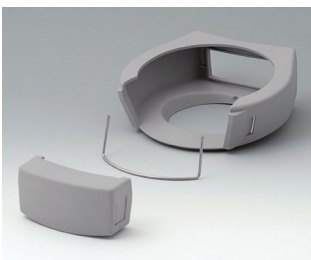

A9179108
Protector L
SBS (TPE)
volcano