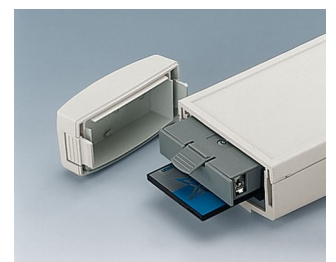

## Handheld enclosures for large graphics displays

These ergonomic plastic enclosures have a large head section for installing bigger display modules with graphics capability.

- installation of standard size LCDs and graphics display modules
- narrow holding area for user comfort
- high protection class: IP 65 (XS, S) or IP 54 (M, L) when using the sealing kits and display windows (accessories)
- four sizes each in two colours
- **DATEC-CONTROL XS**  
with/without screw-in battery cradles, 2 x AA, 3 x AA / 1 x 9 V cells; battery lid optionally with latch and/or fixed by screws; station for ergonomically inclined desk case applications
- **DATEC-CONTROL S**  
with/without screw-in battery cradles, 4 x AA / 1 x 9 V cells; battery lid optionally with latch and/or fixed by screws; station for ergonomically inclined desk case applications
- **DATEC-CONTROL M, L**  
with/without plug-in battery packs, up to 5 x AA cells; with mounting for PCMCIA holders; separate desk and wall stations for battery charging and/or data downloading
- easy transmission of data and charging current, station and contacts as accessories
- wall suspension element for secure storage of the enclosure (accessory)
- protectors absorb impacts and protect surfaces, sizes M and L additional with shoulder strap
- recessed operating area for protecting the membrane keypad
- internal fastening pillars for PCBs