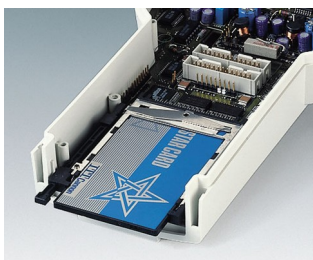

## Handheld enclosures for large graphics displays

These ergonomic plastic enclosures have a large head section for installing bigger display modules with graphics capability.

- installation of standard size LCDs and graphics display modules
- narrow holding area for user comfort
- high protection class: IP 65 (XS, S) or IP 54 (M, L) when using the sealing kits and display windows (accessories)
- four sizes each in two colours
- **DATEC-CONTROL XS**  
with/without screw-in battery cradles, 2 x AA, 3 x AA / 1 x 9 V cells; battery lid optionally with latch and/or fixed by screws; station for ergonomically inclined desk case applications
- **DATEC-CONTROL S**  
with/without screw-in battery cradles, 4 x AA / 1 x 9 V cells; battery lid optionally with latch and/or fixed by screws; station for ergonomically inclined desk case applications
- **DATEC-CONTROL M, L**  
with/without plug-in battery packs, up to 5 x AA cells; with mounting for PCMCIA holders; separate desk and wall stations for battery charging and/or data downloading
- easy transmission of data and charging current, station and contacts as accessories
- wall suspension element for secure storage of the enclosure (accessory)
- protectors absorb impacts and protect surfaces, sizes M and L additional with shoulder strap
- recessed operating area for protecting the membrane keypad
- internal fastening pillars for PCBs