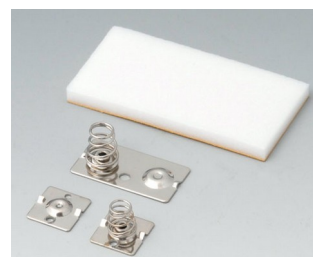

A9176007
Set of battery clips, 2 x AA
Steel
nickel-plated