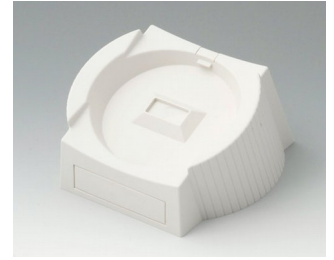

# DATEC-CONTROL

**A9178007**  
 Contacts, male  
 gold-plated

**A9178118**  
 Battery compartment holder  
 PC  
 volcano

**A9178128**  
 Battery compartment, M/L, 4 x  
 AA  
 PC  
 volcano

**A9178137**  
 Station, Vers. I  
 ABS (UL 94 HB)  
 off-white RAL 9002