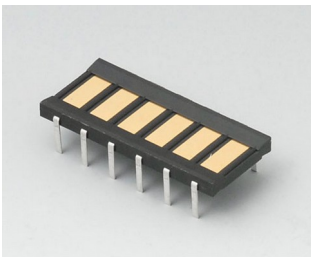

Accessory

A9178008
Contacts, female
gold-plated

Subject to technical modification without notice. © by OKW Gehäusesysteme, Buchen/Germany.