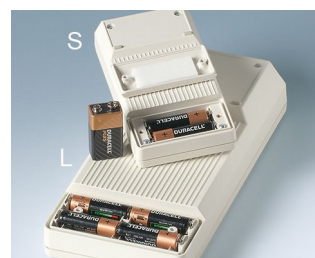

- ergonomic profile for comfortable holding and operating
- robust with a high protection class up to IP65 (sealing kit accessory)
- designed for installing standard LCD modules; accessory acrylic display windows protect the display area and guarantee a high protection class
- plain surfaces for interfaces
- three sizes in two colours
- sizes S and L with/without a battery compartment
- size M with battery compartment lid only - battery holders ordered separately
- recessed operating area for protecting the membrane keypad
- internal fastening pillars for PCBs
- tilt foot bar provides ergonomic canting for desktop applications (accessory)
- wall suspension element for secure storage of the enclosure (accessory)
- rubber protector absorbs impacts and protects surfaces (acc. size L)

Designer Statement

"The DATEC-MOBIL-BOX is a real space marvel. If you include the DATEC-POCKET-BOX product line, you have six housing sizes at your disposal that are matched to commercially available components and allow the interior to be used efficiently right down to the last corner. Each of these mobile enclosures can be described as the epitome of space utilisation, in conjunction with the functionality of standard display, operating panel, interfaces and power supply. When it comes to compact and mobile products, this enclosure design is second to none."

Martin Nußberger, polyform Industrie Design