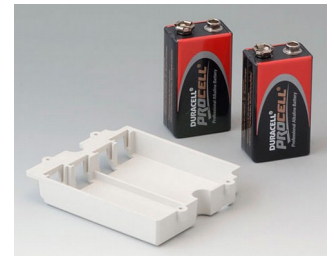

## Accessory "battery"

**A9160003**  
Plug-in contact, 1 x 9 V (PP3)

**A9161002**  
Set of battery clips, 2 x 9 V or 4 x AA  
Steel  
tin-plated

**A9173010**  
9 V contact kit, 1 x 9 V  
ABS (UL 94 HB)

**A9174002**  
Battery compartment, 2 x 9 V  
ABS (UL 94 HB)  
off-white RAL 9002