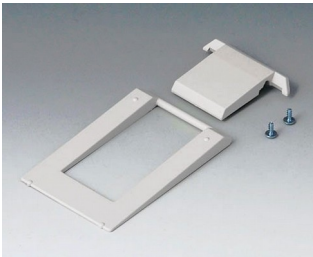

Accessory

A9250907
Tilt foot bar
ABS (UL 94 HB)
off-white RAL 9002