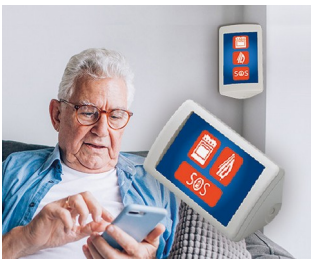

SMART-CONTROL

Applications and Examples

- Security and monitoring technology
- Environmental technology
- IoT/IIoT
- Gateways
- Measurement and control engineering, sensor technology
- Control technology
- Medical and laboratory technology

AAL assistance system