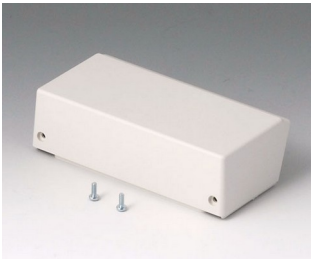

DATEC-TERMINAL

B4016457
Lid M closed, high
ABS (UL 94 HB)
off-white RAL 9002
134x67x38mm