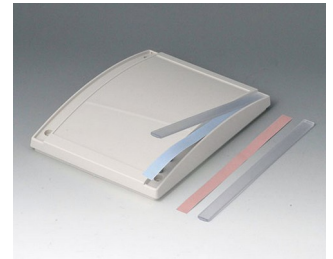

# DATEC-TERMINAL

**B4030657**  
Cover L, high  
ABS (UL 94 HB)  
off-white RAL 9002  
302x220x50mm

**B4113106**  
Front panel S  
Aluminium  
matt anodised  
125.9x176x2mm

**B4113126**  
Profile plate S  
Aluminium  
matt anodised  
130x180x8mm