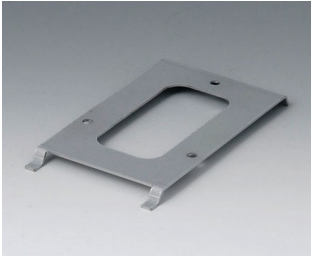

DATEC-TERMINAL

Accessory "wall/holder"

B4113147
Wall suspension element S
Steel
galvanized
79x137x8mm