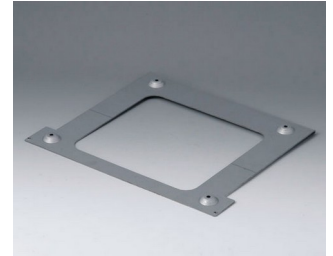

## Accessory "wall/holder"

**B4113147**  
Wall suspension element S  
Steel  
galvanized  
79x137x8mm

**B4116147**  
Wall suspension element M  
Steel  
galvanized  
214x126x12mm

**B4126147**  
Wall suspension element SL  
Steel  
galvanized  
210x137x8mm