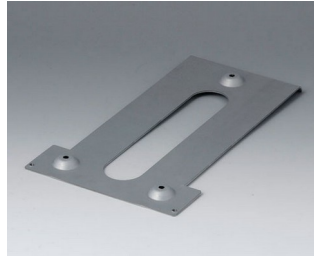

B4116147
Wall suspension element M
Steel
galvanized
214x126x12mm