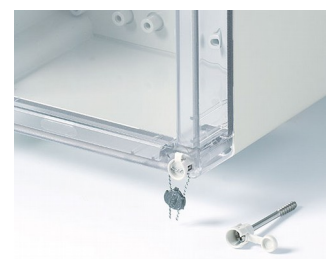

IN-BOX

Tough industrial plastic enclosures

As enclosures for terminal installations, as well as for electronics equipment, the IN-BOX series offers versatile options for electrical and electronics engineers.

- nine base enclosures with high gloss surfaces and different heights
- two standard materials: ABS (UL 94 HB) or PC (V-2);
the complete enclosures in PC comply with fire safety standard UL 94 5V (better than V-0), although the material only has the classification V-2
- high protection classes IP 66/67; sealing gasket pre-foamed in the top
- high impact strength IK07 (ABS) and IK08 (PC)
- top parts in case colour or transparent
- efficient quarter-turn lid screws in stainless steel
- recessed operating area for protecting a membrane keypad or decorative foil/label
- direct wall mounting or exterior wall mounting with wall mounting brackets; if required an internal hinge kit can be supplied as an accessory
- optional security kit for use with lead tags
- DIN rails and mounting plates for individual installation and configurations
- internal screw pillars for PCBs, DIN rails and mounting plates