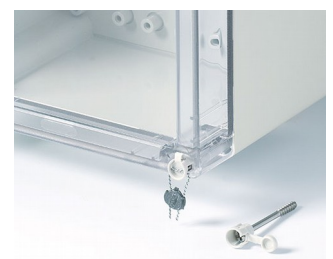

- nine base enclosures with high gloss surfaces and different heights
- two standard materials: ABS (UL 94 HB) or PC (V-2);  
the complete enclosures in PC comply with fire safety standard UL 94 5V (better than V-0), although the material only has the classification V-2
- high protection classes IP 66/67; sealing gasket pre-foamed in the top
- high impact strength IK07 (ABS) and IK08 (PC)
- top parts in case colour or transparent
- efficient quarter-turn lid screws in stainless steel
- recessed operating area for protecting a membrane keypad or decorative foil/label
- direct wall mounting or exterior wall mounting with wall mounting brackets; if required an internal hinge kit can be supplied as an accessory
- optional security kit for use with lead tags
- DIN rails and mounting plates for individual installation and configurations
- internal screw pillars for PCBs, DIN rails and mounting plates