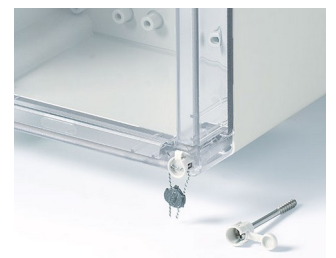

- nine base enclosures with high gloss surfaces and different heights
- two standard materials: ABS (UL 94 HB) or PC (V-2);  
the complete enclosures in PC comply with fire safety standard UL 94 5V (better than V-0), although the material only has the classification V-2
- high protection classes IP 66/67; sealing gasket pre-foamed in the top
- high impact strength IK07 (ABS) and IK08 (PC)
- top parts in case colour or transparent
- efficient quarter-turn lid screws in stainless steel
- recessed operating area for protecting a membrane keypad or decorative foil/label
- direct wall mounting or exterior wall mounting with wall mounting brackets; if required an internal hinge kit can be supplied as an accessory
- optional security kit for use with lead tags
- DIN rails and mounting plates for individual installation and configurations
- internal screw pillars for PCBs, DIN rails and mounting plates