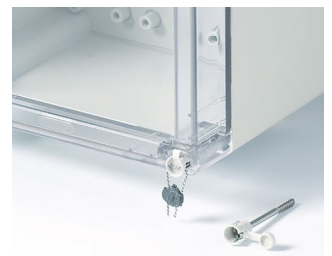

IN-BOX

Tough industrial plastic enclosures

As enclosures for terminal installations, as well as for electronics equipment, the IN-BOX series offers versatile options for electrical and electronics engineers.

- nine base enclosures with high gloss surfaces and different heights
- two standard materials: ABS (UL 94 HB) or PC (V-2);
the complete enclosures in PC comply with fire safety standard UL 94 5V (better than V-0), although the material only has the classification V-2
- high protection classes IP 66/67; sealing gasket pre-foamed in the top
- high impact strength IK07 (ABS) and IK08 (PC)
- top parts in case colour or transparent
- efficient quarter-turn lid screws in stainless steel
- recessed operating area for protecting a membrane keypad or decorative foil/label
- direct wall mounting or exterior wall mounting with wall mounting brackets; if required an internal hinge kit can be supplied as an accessory
- optional security kit for use with lead tags
- DIN rails and mounting plates for individual installation and configurations
- internal screw pillars for PCBs, DIN rails and mounting plates