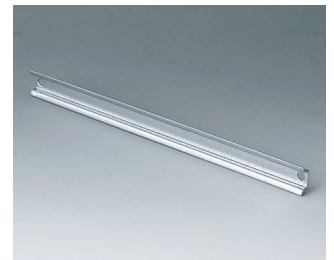

C7115087
Standard DIN rail, Type TH 15
Steel
184x15x5.5mm