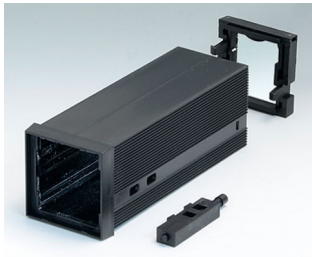

B6012061
DIN-MODULAR CASE TYPE A
PPO (UL 94 V-0)
black RAL 9005
48x48x124mm