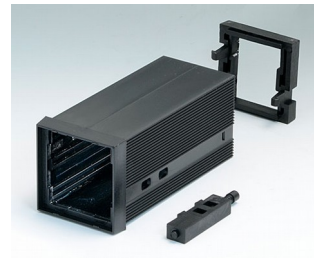

B6012031
DIN-MODULAR CASE TYPE A
PPO (UL 94 V-0)
black RAL 9005
48x48x100mm