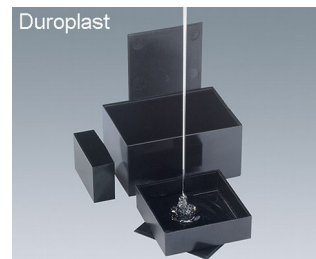

POTTING BOXES DUROPLASTIC

Plastic enclosures for encapsulating electronics

Comprehensive range of boxes for potting electronic assemblies. With special cost advantages for series type production.

- potted assemblies are protected from shock as well as temperature, dampness and chemical influences
- Duroplast: resistant to deformation and extreme temperatures, less resistant to impact than the PA or ABS models, 19 sizes (20 x 20 x 13.1 mm to 100 x 100 x 40 mm), optional lids available

[Link POTTING BOXES Thermoplast](#)