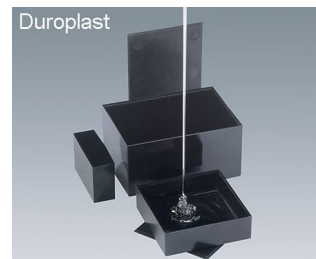

POTTING BOXES DUROPLASTIC

Plastic enclosures for encapsulating electronics

Comprehensive range of boxes for potting electronic assemblies. With special cost advantages for series type production.

- potted assemblies are protected from shock as well as temperature, dampness and chemical influences
- Duroplast: resistant to deformation and extreme temperatures, less resistant to impact than the PA or ABS models, 19 sizes (20 x 20 x 13.1 mm to 100 x 100 x 40 mm), optional lids available

[Link POTTING BOXES Thermoplast](#)

Customising Options

What do you still need for your own very personal product? We can supply enclosures and tuning knobs with all necessary modifications for fitting your electronic components.