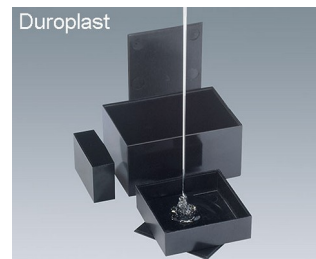

POTTING BOXES DUROPLASTIC

Plastic enclosures for encapsulating electronics

Comprehensive range of boxes for potting electronic assemblies. With special cost advantages for series type production.

- potted assemblies are protected from shock as well as temperature, dampness and chemical influences
- Duroplast: resistant to deformation and extreme temperatures, less resistant to impact than the PA or ABS models, 19 sizes (20 x 20 x 13.1 mm to 100 x 100 x 40 mm), optional lids available

[Link POTTING BOXES Thermoplast](#)