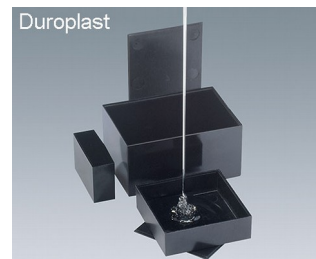

POTTING BOXES DUROPLASTIC

Plastic enclosures for encapsulating electronics

Comprehensive range of boxes for potting electronic assemblies. With special cost advantages for series type production.

- potted assemblies are protected from shock as well as temperature, dampness and chemical influences
- Duroplast: resistant to deformation and extreme temperatures, less resistant to impact than the PA or ABS models, 19 sizes (20 x 20 x 13.1 mm to 100 x 100 x 40 mm), optional lids available

[Link POTTING BOXES Thermoplast](#)

Customising Options

What do you still need for your own very personal product? We can supply enclosures and tuning knobs with all necessary modifications for fitting your electronic components.