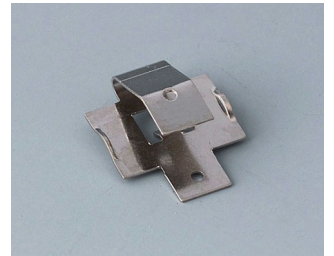

BATTERY COMPARTMENTS AND HOLDERS,

GEHÄUSE
SYSTEME

BUTTON CELL HOLDERS

Accessory "battery"

A9156002
Plug-in contact, 1 x 9 V (PP3)

A9161001
Set of battery clips, 4 x AA
Steel
tin-plated

A9193003
Battery-clips, double contact
Steel
tin-plated

A9193004
Battery-clips, single contact
Steel
tin-plated

A9193005
Battery clips, double contact
Steel
nickel-plated

A9193006
Battery-clips, single contact
Steel
nickel-plated

A9193008
Battery clips, double contact
CuBe
nickel-plated

A9193009
Battery clips, single contact
CuBe
nickel-plated

Subject to technical modification without notice. © by OKW Gehäusesysteme, Buchen/Germany.