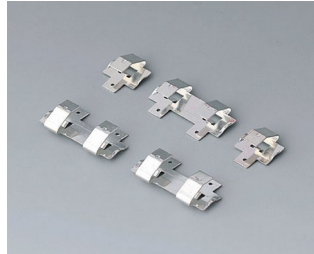

BATTERY COMPARTMENTS AND HOLDERS,

GEHÄUSE
SYSTEME

BUTTON CELL HOLDERS

Accessory "battery"

A9156002
Plug-in contact, 1 x 9 V (PP3)

A9161001
Set of battery clips, 4 x AA
Steel
tin-plated

A9193003
Battery-clips, double contact
Steel
tin-plated

A9193004
Battery-clips, single contact
Steel
tin-plated

A9193005
Battery clips, double contact
Steel
nickel-plated

A9193006
Battery-clips, single contact
Steel
nickel-plated

A9193008
Battery clips, double contact
CuBe
nickel-plated