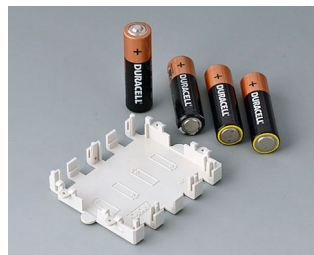

Customising Options

What do you still need for your own very personal product? We can supply enclosures and tuning knobs with all necessary modifications for fitting your electronic components.
Customising options for Battery compartments and holders, button cell holders

Machining

Printing

Laser marking

Installation / Assembly
of accessories

BATTERY COMPARTMENTS AND HOLDERS,

GEHÄUSE
SYSTEME

BUTTON CELL HOLDERS

Select Versions

A9156001
Battery holder, 2 x AA
PP
black RAL 9005

A9156003
Battery holder, 1 x 9 V (PP3)
Steel
nickel-plated

A9174004
Battery compartment, 4 x AA
ABS (UL 94 HB)
off-white RAL 9002

A9193037
Button cell holder, Ø 20 mm