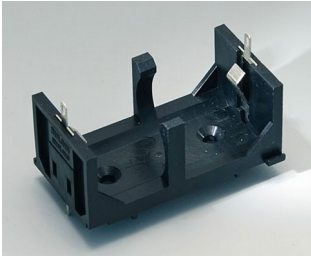

BATTERY COMPARTMENTS AND HOLDERS,

GEHÄUSE
SYSTEME

BUTTON CELL HOLDERS

A9303210
Battery holder, 1 x C
PA
black RAL 9005