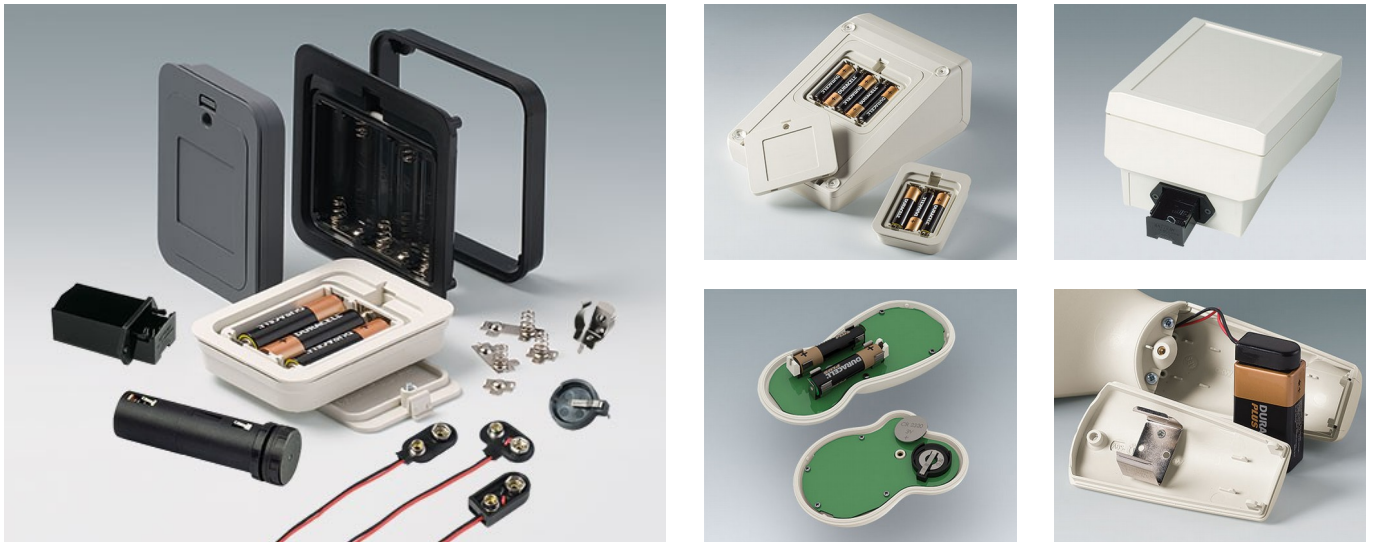

# BATTERY COMPARTMENTS AND HOLDERS,

# BUTTON CELL HOLDERS

- Universal battery compartments and holders for AAA, AA, C and 9V size batteries for direct installation in front panels or enclosure walls.
- Also, button cell holders for installation on PCBs.