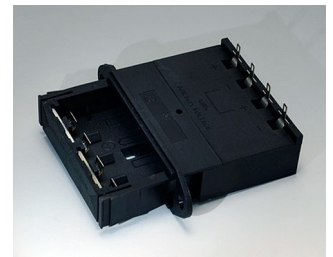

A9302540
Battery holder, 4 x AA
PA
black RAL 9005