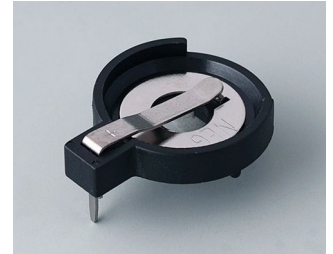

## BUTTON CELL HOLDERS

### Select Versions

**A9156001**  
Battery holder, 2 x AA  
PP  
black RAL 9005

**A9156003**  
Battery holder, 1 x 9 V (PP3)  
Steel  
nickel-plated

**A9174004**  
Battery compartment, 4 x AA  
ABS (UL 94 HB)  
off-white RAL 9002

**A9193037**  
Button cell holder, Ø 20 mm

**A9193038**  
Button cell holder, Ø 23 mm

**A9193039**  
Button cell holder, Ø 12 mm

**A9193040**  
Button cell holder, Ø 16 mm

**A9250250**  
Battery spacer  
PE foam  
50x25x4mm