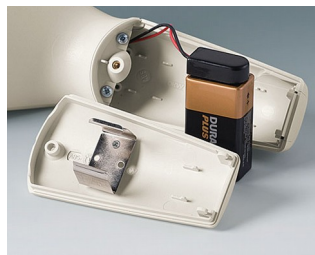

Machining

Printing

Laser marking

Installation / Assembly
of accessories

BATTERY COMPARTMENTS AND HOLDERS,

GEHÄUSE
SYSTEME

BUTTON CELL HOLDERS

Select Versions

A9156001
Battery holder, 2 x AA
PP
black RAL 9005

A9156003
Battery holder, 1 x 9 V (PP3)
Steel
nickel-plated

A9174004
Battery compartment, 4 x AA
ABS (UL 94 HB)
off-white RAL 9002

A9193037
Button cell holder, Ø 20 mm

A9193038
Button cell holder, Ø 23 mm

A9193039
Button cell holder, Ø 12 mm

A9193040
Button cell holder, Ø 16 mm

A9250250
Battery spacer
PE foam

50x25x4mm

A9250251
Battery spacer
PE foam

50x25x3mm

A9301330
Battery holder, 3 x AA
PA
black RAL 9005