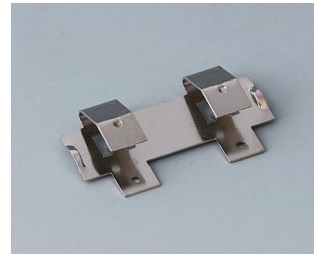

BATTERY COMPARTMENTS AND HOLDERS,

GEHÄUSE
SYSTEME

BUTTON CELL HOLDERS

Accessory "battery"

A9156002
Plug-in contact, 1 x 9 V (PP3)

A9161001
Set of battery clips, 4 x AA
Steel
tin-plated

A9193003
Battery-clips, double contact
Steel
tin-plated

A9193004
Battery-clips, single contact
Steel
tin-plated

A9193005
Battery clips, double contact
Steel
nickel-plated

A9193006
Battery-clips, single contact
Steel
nickel-plated

A9193008
Battery clips, double contact
CuBe
nickel-plated