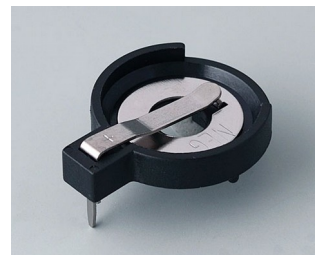

Machining

Printing

Laser marking

Installation / Assembly
of accessories

BATTERY COMPARTMENTS AND HOLDERS,

GEHÄUSE
SYSTEME

BUTTON CELL HOLDERS

Select Versions

A9156001
Battery holder, 2 x AA
PP
black RAL 9005

A9156003
Battery holder, 1 x 9 V (PP3)
Steel
nickel-plated

A9174004
Battery compartment, 4 x AA
ABS (UL 94 HB)
off-white RAL 9002

A9193037
Button cell holder, Ø 20 mm

A9193038
Button cell holder, Ø 23 mm

A9193039
Button cell holder, Ø 12 mm

A9193040
Button cell holder, Ø 16 mm

A9250250
Battery spacer
PE foam

50x25x4mm

A9250251
Battery spacer
PE foam

50x25x3mm

A9301330
Battery holder, 3 x AA
PA
black RAL 9005