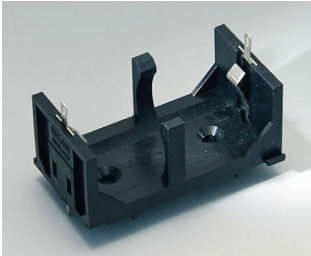

A9193038
Button cell holder, Ø 23 mm

A9193039
Button cell holder, Ø 12 mm

A9193040
Button cell holder, Ø 16 mm

A9250250
Battery spacer
PE foam

50x25x4mm

A9250251
Battery spacer
PE foam

50x25x3mm

A9301330
Battery holder, 3 x AA
PA
black RAL 9005

A9302510
Battery holder, 1 x 9 V (PP3)
PA
black RAL 9005

A9302540
Battery holder, 4 x AA
PA
black RAL 9005

BATTERY COMPARTMENTS AND HOLDERS,

GEHÄUSE
SYSTEME

BUTTON CELL HOLDERS

A9303210
Battery holder, 1 x C
PA
black RAL 9005