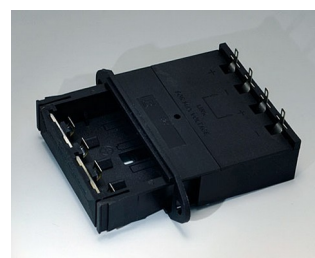

A9156001
Battery holder, 2 x AA
PP
black RAL 9005

A9156003
Battery holder, 1 x 9 V (PP3)
Steel
nickel-plated

A9174004
Battery compartment, 4 x AA
ABS (UL 94 HB)
off-white RAL 9002

A9193037
Button cell holder, Ø 20 mm

A9193038
Button cell holder, Ø 23 mm

A9193039
Button cell holder, Ø 12 mm

A9193040
Button cell holder, Ø 16 mm

A9250250
Battery spacer
PE foam

50x25x4mm

A9250251
Battery spacer
PE foam

50x25x3mm

A9301330
Battery holder, 3 x AA
PA
black RAL 9005

A9302510
Battery holder, 1 x 9 V (PP3)
PA
black RAL 9005

A9302540
Battery holder, 4 x AA
PA
black RAL 9005

BATTERY COMPARTMENTS AND HOLDERS,

GEHÄUSE
SYSTEME

BUTTON CELL HOLDERS

A9303210
Battery holder, 1 x C
PA
black RAL 9005