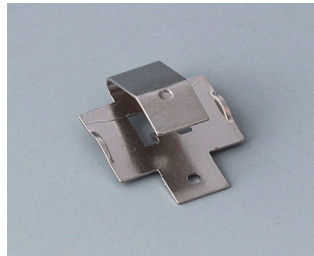

BATTERY COMPARTMENTS AND HOLDERS,

GEHÄUSE
SYSTEME

BUTTON CELL HOLDERS

Accessory "battery"

A9156002
Plug-in contact, 1 x 9 V (PP3)

A9161001
Set of battery clips, 4 x AA
Steel
tin-plated

A9193003
Battery-clips, double contact
Steel
tin-plated

A9193004
Battery-clips, single contact
Steel
tin-plated

A9193005
Battery clips, double contact
Steel
nickel-plated

A9193006
Battery-clips, single contact
Steel
nickel-plated

A9193008
Battery clips, double contact
CuBe
nickel-plated