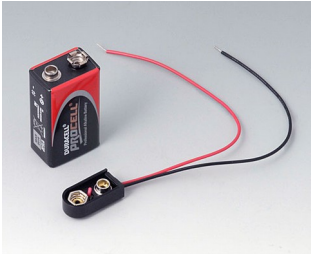

BATTERY COMPARTMENTS AND HOLDERS,

GEHÄUSE
SYSTEME

BUTTON CELL HOLDERS

Accessory "battery"

A9156002
Plug-in contact, 1 x 9 V (PP3)

A9161001
Set of battery clips, 4 x AA
Steel
tin-plated

A9193003
Battery-clips, double contact
Steel
tin-plated