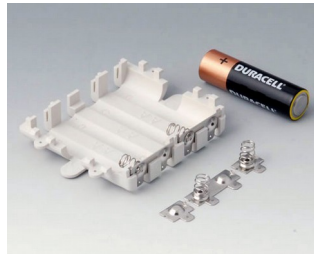

A9345217
Set of battery compartment, 4 x AA
ABS (UL 94 HB)
off-white RAL 9002