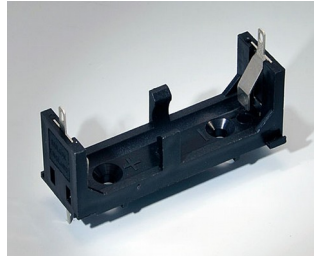

A9193038
Button cell holder, Ø 23 mm

A9193039
Button cell holder, Ø 12 mm

A9193040
Button cell holder, Ø 16 mm

A9250250
Battery spacer
PE foam

50x25x4mm

A9250251
Battery spacer
PE foam

50x25x3mm

A9301330
Battery holder, 3 x AA
PA
black RAL 9005

A9302510
Battery holder, 1 x 9 V (PP3)
PA
black RAL 9005

A9302540
Battery holder, 4 x AA
PA
black RAL 9005

BATTERY COMPARTMENTS AND HOLDERS,

GEHÄUSE
SYSTEME

BUTTON CELL HOLDERS

A9303210
Battery holder, 1 x C
PA
black RAL 9005

A9303310
Battery holder, 1 x AA
PA
black RAL 9005

A9336117
Battery compartment kit, 3 x AA
ABS (UL 94 HB)
off-white RAL 9002
93x69mm
IP 54

A9336118
Battery compartment kit, 3 x AA
ABS (UL 94 HB)
lava
93x69mm
IP 54