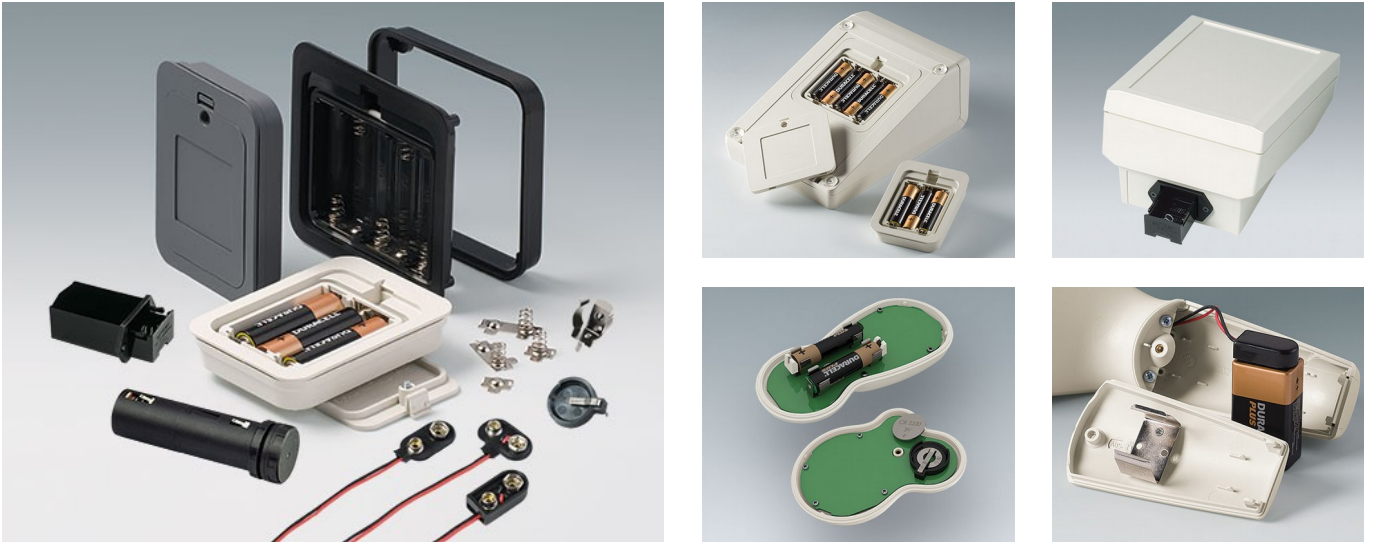

BATTERY COMPARTMENTS AND HOLDERS,

OKW

GEHÄUSE SYSTEME

BUTTON CELL HOLDERS

- Universal battery compartments and holders for AAA, AA, C and 9V size batteries for direct installation in front panels or enclosure walls.
- Also, button cell holders for installation on PCBs.

Customising Options

What do you still need for your own very personal product? We can supply enclosures and tuning knobs with all necessary modifications for fitting your electronic components.
Customising options for Battery compartments and holders, button cell holders

Machining

Printing

Laser marking

Installation / Assembly
of accessories

BATTERY COMPARTMENTS AND HOLDERS,

GEHÄUSE
SYSTEME

BUTTON CELL HOLDERS

Select Versions

A9156001
Battery holder, 2 x AA
PP
black RAL 9005

A9156003
Battery holder, 1 x 9 V (PP3)
Steel
nickel-plated

A9174004
Battery compartment, 4 x AA
ABS (UL 94 HB)
off-white RAL 9002

A9193037
Button cell holder, Ø 20 mm