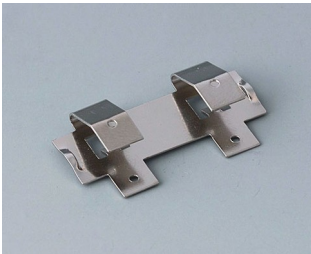

BATTERY COMPARTMENTS AND HOLDERS,

GEHÄUSE
SYSTEME

BUTTON CELL HOLDERS

Accessory "battery"

A9156002
Plug-in contact, 1 x 9 V (PP3)

A9161001
Set of battery clips, 4 x AA
Steel
tin-plated

A9193003
Battery-clips, double contact
Steel
tin-plated

A9193004
Battery-clips, single contact
Steel
tin-plated

A9193005
Battery clips, double contact
Steel
nickel-plated

A9193006
Battery-clips, single contact
Steel
nickel-plated

A9193008
Battery clips, double contact
CuBe
nickel-plated