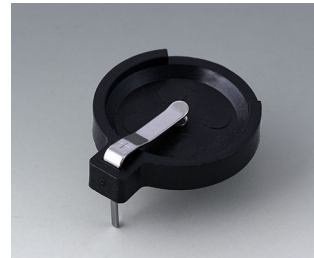

## BUTTON CELL HOLDERS

### Select Versions

**A9156001**  
Battery holder, 2 x AA  
PP  
black RAL 9005

**A9156003**  
Battery holder, 1 x 9 V (PP3)  
Steel  
nickel-plated

**A9174004**  
Battery compartment, 4 x AA  
ABS (UL 94 HB)  
off-white RAL 9002

**A9193037**  
Button cell holder, Ø 20 mm

**A9193038**  
Button cell holder, Ø 23 mm

**A9193039**  
Button cell holder, Ø 12 mm

**A9193040**  
Button cell holder, Ø 16 mm

**A9250250**  
Battery spacer  
PE foam  
50x25x4mm