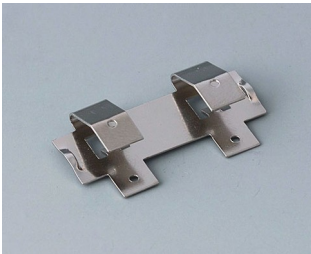

## BUTTON CELL HOLDERS

### Accessory "battery"

**A9156002**  
Plug-in contact, 1 x 9 V (PP3)

**A9161001**  
Set of battery clips, 4 x AA  
Steel  
tin-plated

**A9193003**  
Battery-clips, double contact  
Steel  
tin-plated

**A9193004**  
Battery-clips, single contact  
Steel  
tin-plated

**A9193005**  
Battery clips, double contact  
Steel  
nickel-plated

**A9193006**  
Battery-clips, single contact  
Steel  
nickel-plated

**A9193008**  
Battery clips, double contact  
CuBe  
nickel-plated