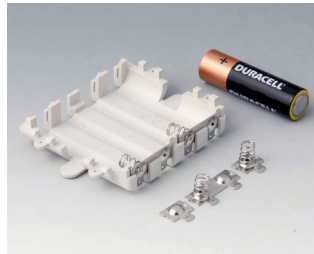

A9336119
Battery compartment kit, 3 x AA
ABS (UL 94 HB)
black RAL 9005
93x69mm
IP 54

A9338117
Battery compartment kit, 5 x AA
ABS (UL 94 HB)
off-white RAL 9002
93x98mm
IP 54

A9338118
Battery compartment kit, 5 x AA
ABS (UL 94 HB)
lava
93x98mm
IP 54

A9338119
Battery compartment kit, 5 x AA
ABS (UL 94 HB)
black RAL 9005
93x98mm
IP 54

A9338218
Battery compartment kit, 5 x AA
ASA+PC (UL 94 V-0)
lava
93x98mm
IP 54

A9345217
Set of battery compartment, 4 x AA
ABS (UL 94 HB)
off-white RAL 9002

BATTERY COMPARTMENTS AND HOLDERS,

GEHÄUSE
SYSTEME

BUTTON CELL HOLDERS

Accessory "battery"

A9156002
Plug-in contact, 1 x 9 V (PP3)

A9161001
Set of battery clips, 4 x AA
Steel
tin-plated

A9193003
Battery-clips, double contact
Steel
tin-plated