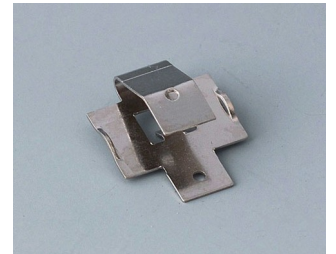

## BUTTON CELL HOLDERS

### Accessory "battery"

**A9156002**  
Plug-in contact, 1 x 9 V (PP3)

**A9161001**  
Set of battery clips, 4 x AA  
Steel  
tin-plated

**A9193003**  
Battery-clips, double contact  
Steel  
tin-plated

**A9193004**  
Battery-clips, single contact  
Steel  
tin-plated

**A9193005**  
Battery clips, double contact  
Steel  
nickel-plated

**A9193006**  
Battery-clips, single contact  
Steel  
nickel-plated

**A9193008**  
Battery clips, double contact  
CuBe  
nickel-plated