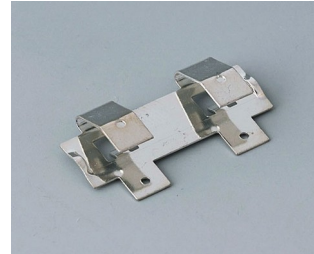

BATTERY COMPARTMENTS AND HOLDERS,

GEHÄUSE
SYSTEME

BUTTON CELL HOLDERS

Accessory "battery"

A9156002
Plug-in contact, 1 x 9 V (PP3)

A9161001
Set of battery clips, 4 x AA
Steel
tin-plated

A9193003
Battery-clips, double contact
Steel
tin-plated

A9193004
Battery-clips, single contact
Steel
tin-plated

A9193005
Battery clips, double contact
Steel
nickel-plated

A9193006
Battery-clips, single contact
Steel
nickel-plated

A9193008
Battery clips, double contact
CuBe
nickel-plated