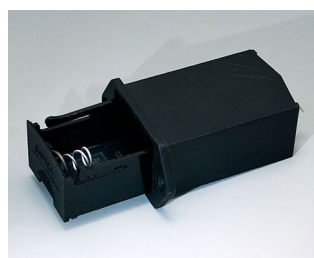

A9156001
Battery holder, 2 x AA
PP
black RAL 9005

A9156003
Battery holder, 1 x 9 V (PP3)
Steel
nickel-plated

A9174004
Battery compartment, 4 x AA
ABS (UL 94 HB)
off-white RAL 9002

A9193037
Button cell holder, Ø 20 mm

A9193038
Button cell holder, Ø 23 mm

A9193039
Button cell holder, Ø 12 mm

A9193040
Button cell holder, Ø 16 mm

A9250250
Battery spacer
PE foam

50x25x4mm

A9250251
Battery spacer
PE foam

50x25x3mm

A9301330
Battery holder, 3 x AA
PA
black RAL 9005

A9302510
Battery holder, 1 x 9 V (PP3)
PA
black RAL 9005

A9302540
Battery holder, 4 x AA
PA
black RAL 9005

BATTERY COMPARTMENTS AND HOLDERS,

GEHÄUSE
SYSTEME

BUTTON CELL HOLDERS

A9303210
Battery holder, 1 x C
PA
black RAL 9005