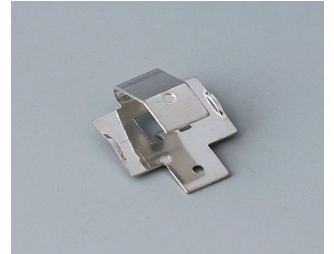

BATTERY COMPARTMENTS AND HOLDERS,

GEHÄUSE
SYSTEME

BUTTON CELL HOLDERS

Accessory "battery"

A9156002
Plug-in contact, 1 x 9 V (PP3)

A9161001
Set of battery clips, 4 x AA
Steel
tin-plated

A9193003
Battery-clips, double contact
Steel
tin-plated

A9193004
Battery-clips, single contact
Steel
tin-plated

A9193005
Battery clips, double contact
Steel
nickel-plated

A9193006
Battery-clips, single contact
Steel
nickel-plated

A9193008
Battery clips, double contact
CuBe
nickel-plated