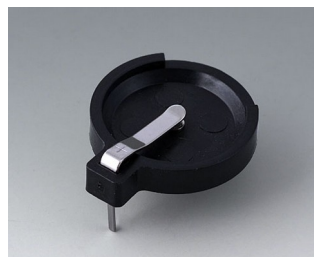

A9156001
Battery holder, 2 x AA
PP
black RAL 9005

A9156003
Battery holder, 1 x 9 V (PP3)
Steel
nickel-plated

A9174004
Battery compartment, 4 x AA
ABS (UL 94 HB)
off-white RAL 9002

A9193037
Button cell holder, Ø 20 mm

A9193038
Button cell holder, Ø 23 mm

A9193039
Button cell holder, Ø 12 mm

A9193040
Button cell holder, Ø 16 mm

A9250250
Battery spacer
PE foam

50x25x4mm

A9250251
Battery spacer
PE foam

50x25x3mm

A9301330
Battery holder, 3 x AA
PA
black RAL 9005