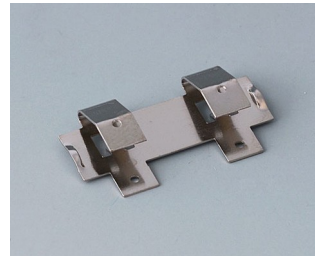

BATTERY COMPARTMENTS AND HOLDERS,

GEHÄUSE
SYSTEME

BUTTON CELL HOLDERS

Accessory "battery"

A9156002
Plug-in contact, 1 x 9 V (PP3)

A9161001
Set of battery clips, 4 x AA
Steel
tin-plated

A9193003
Battery-clips, double contact
Steel
tin-plated

A9193004
Battery-clips, single contact
Steel
tin-plated

A9193005
Battery clips, double contact
Steel
nickel-plated

A9193006
Battery-clips, single contact
Steel
nickel-plated

A9193008
Battery clips, double contact
CuBe
nickel-plated