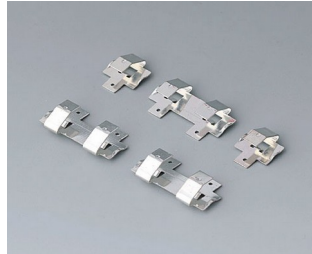

BATTERY COMPARTMENTS AND HOLDERS,

GEHÄUSE
SYSTEME

BUTTON CELL HOLDERS

Accessory "battery"

A9156002
Plug-in contact, 1 x 9 V (PP3)

A9161001
Set of battery clips, 4 x AA
Steel
tin-plated

A9193003
Battery-clips, double contact
Steel
tin-plated

A9193004
Battery-clips, single contact
Steel
tin-plated

A9193005
Battery clips, double contact
Steel
nickel-plated

A9193006
Battery-clips, single contact
Steel
nickel-plated

A9193008
Battery clips, double contact
CuBe
nickel-plated