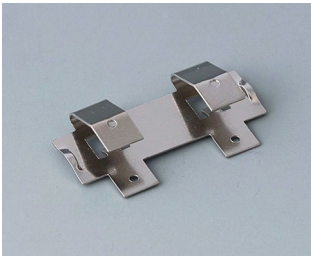

BATTERY COMPARTMENTS AND HOLDERS,

GEHÄUSE
SYSTEME

BUTTON CELL HOLDERS

Accessory "battery"

A9156002
Plug-in contact, 1 x 9 V (PP3)

A9161001
Set of battery clips, 4 x AA
Steel
tin-plated

A9193003
Battery-clips, double contact
Steel
tin-plated

A9193004
Battery-clips, single contact
Steel
tin-plated

A9193005
Battery clips, double contact
Steel
nickel-plated

A9193006
Battery-clips, single contact
Steel
nickel-plated

A9193008
Battery clips, double contact
CuBe
nickel-plated