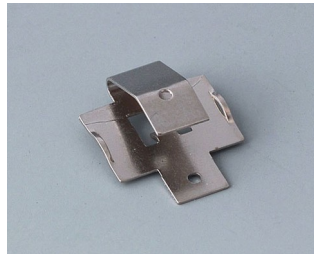

## BUTTON CELL HOLDERS

### Accessory "battery"

**A9156002**  
Plug-in contact, 1 x 9 V (PP3)

**A9161001**  
Set of battery clips, 4 x AA  
Steel  
tin-plated

**A9193003**  
Battery-clips, double contact  
Steel  
tin-plated

**A9193004**  
Battery-clips, single contact  
Steel  
tin-plated

**A9193005**  
Battery clips, double contact  
Steel  
nickel-plated

**A9193006**  
Battery-clips, single contact  
Steel  
nickel-plated

**A9193008**  
Battery clips, double contact  
CuBe  
nickel-plated