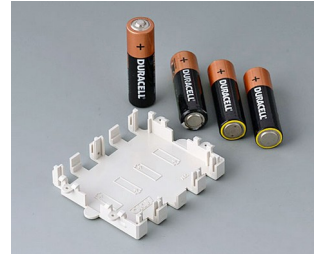

## BUTTON CELL HOLDERS

### Select Versions

**A9156001**  
Battery holder, 2 x AA  
PP  
black RAL 9005

**A9156003**  
Battery holder, 1 x 9 V (PP3)  
Steel  
nickel-plated

**A9174004**  
Battery compartment, 4 x AA  
ABS (UL 94 HB)  
off-white RAL 9002