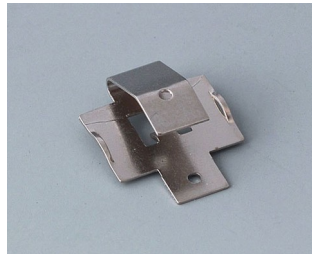

BATTERY COMPARTMENTS AND HOLDERS,

GEHÄUSE
SYSTEME

BUTTON CELL HOLDERS

Accessory "battery"

A9156002
Plug-in contact, 1 x 9 V (PP3)

A9161001
Set of battery clips, 4 x AA
Steel
tin-plated

A9193003
Battery-clips, double contact
Steel
tin-plated

A9193004
Battery-clips, single contact
Steel
tin-plated

A9193005
Battery clips, double contact
Steel
nickel-plated

A9193006
Battery-clips, single contact
Steel
nickel-plated

A9193008
Battery clips, double contact
CuBe
nickel-plated