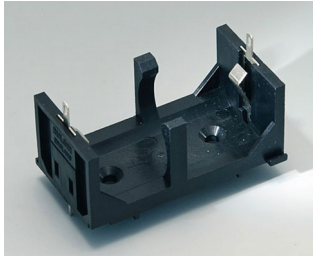

A9193038
Button cell holder, Ø 23 mm

A9193039
Button cell holder, Ø 12 mm

A9193040
Button cell holder, Ø 16 mm

A9250250
Battery spacer
PE foam

50x25x4mm

A9250251
Battery spacer
PE foam

50x25x3mm

A9301330
Battery holder, 3 x AA
PA
black RAL 9005

A9302510
Battery holder, 1 x 9 V (PP3)
PA
black RAL 9005

A9302540
Battery holder, 4 x AA
PA
black RAL 9005

BATTERY COMPARTMENTS AND HOLDERS,

GEHÄUSE
SYSTEME

BUTTON CELL HOLDERS

A9303210
Battery holder, 1 x C
PA
black RAL 9005