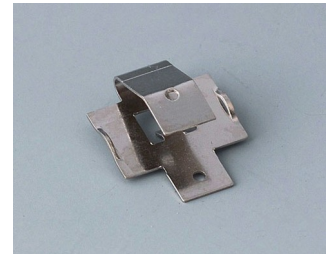

BATTERY COMPARTMENTS AND HOLDERS,

GEHÄUSE
SYSTEME

BUTTON CELL HOLDERS

Accessory "battery"

A9156002
Plug-in contact, 1 x 9 V (PP3)

A9161001
Set of battery clips, 4 x AA
Steel
tin-plated

A9193003
Battery-clips, double contact
Steel
tin-plated

A9193004
Battery-clips, single contact
Steel
tin-plated

A9193005
Battery clips, double contact
Steel
nickel-plated

A9193006
Battery-clips, single contact
Steel
nickel-plated

A9193008
Battery clips, double contact
CuBe
nickel-plated

A9193009
Battery clips, single contact
CuBe
nickel-plated

Subject to technical modification without notice. © by OKW Gehäusesysteme, Buchen/Germany.