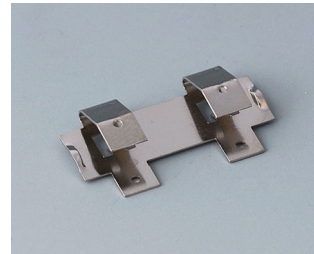

## BUTTON CELL HOLDERS

### Accessory "battery"

**A9156002**  
Plug-in contact, 1 x 9 V (PP3)

**A9161001**  
Set of battery clips, 4 x AA  
Steel  
tin-plated

**A9193003**  
Battery-clips, double contact  
Steel  
tin-plated

**A9193004**  
Battery-clips, single contact  
Steel  
tin-plated

**A9193005**  
Battery clips, double contact  
Steel  
nickel-plated

**A9193006**  
Battery-clips, single contact  
Steel  
nickel-plated

**A9193008**  
Battery clips, double contact  
CuBe  
nickel-plated