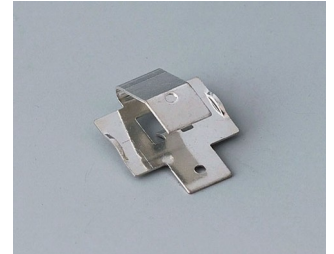

BATTERY COMPARTMENTS AND HOLDERS,

GEHÄUSE
SYSTEME

BUTTON CELL HOLDERS

Accessory "battery"

A9156002
Plug-in contact, 1 x 9 V (PP3)

A9161001
Set of battery clips, 4 x AA
Steel
tin-plated

A9193003
Battery-clips, double contact
Steel
tin-plated

A9193004
Battery-clips, single contact
Steel
tin-plated

A9193005
Battery clips, double contact
Steel
nickel-plated

A9193006
Battery-clips, single contact
Steel
nickel-plated

A9193008
Battery clips, double contact
CuBe
nickel-plated