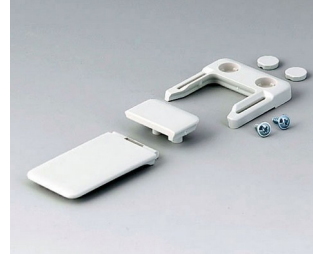

# CARRYING ACCESSORIES

## Select Versions

**A9100001**  
Ring eyelet  
PA 6  
volcano

**A9100002**  
Ring eyelet  
PA 6  
volcano

**A9152047**  
Combi-Clip  
ABS (UL 94 HB)  
off-white RAL 9002  
45x27mm

**A9152048**  
Combi-Clip  
ABS (UL 94 HB)  
lava  
45x27mm