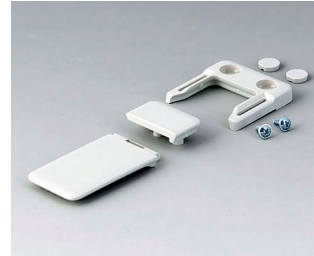

CARRYING ACCESSORIES

Belt/pocket clips, key rings, eyelets, lanyards, belt straps and wrist straps for comfortable carrying and personal use of the device.

Customising Options

What do you still need for your own very personal product? We can supply enclosures and tuning knobs with all necessary modifications for fitting your electronic components. Customising options for Carrying accessories

Machining

Lacquering

Printing

Laser marking

Installation / Assembly
of accessories

CARRYING ACCESSORIES

Select Versions

A9100001
Ring eyelet
PA 6
volcano

A9100002
Ring eyelet
PA 6
volcano

A9152047
Combi-Clip
ABS (UL 94 HB)
off-white RAL 9002
45x27mm

A9152048
Combi-Clip
ABS (UL 94 HB)
lava
45x27mm

A9152049
Combi-Clip
ABS (UL 94 HB)
black RAL 9005
45x27mm

A9164001
Key ring
Steel
nickel-plated
20.5mm