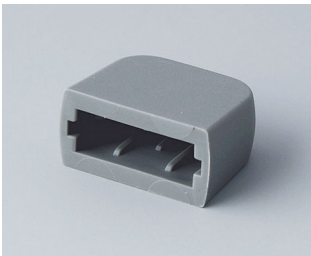

# USB COVERS

To lock the USB interface or simply to insert into type A USB sockets. Offers protection from damage and foreign matter.

## Select Versions

**A9320008**  
 USB end cover  
 TPE  
 volcano

**A9320107**  
 USB cover  
 PP  
 off-white RAL 9002  
 35x13mm

**A9320207**  
 USB cover, type Mini-USB  
 PP  
 off-white RAL 9002  
 29.5x8.5mm