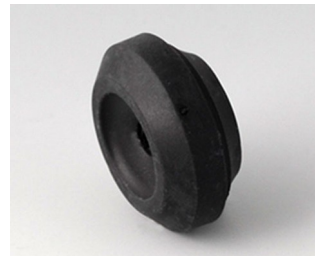

CABLE GLANDS, STRAIN RELIEF

- High protection class IP 68 cable glands, in sizes from M12 to M32, with a sealing ring for external threads.
- Cable glands M12 to M20 with integrated pressure compensation elements are new in the range.
- Version "Quick fix" cable glands extend only into the enclosure by a few millimetres, so do not hinder any other components inside. They are also easy to install without special tools.
- Strain relief to protect electric cables from mechanical stress.

IP 68

C2312919
Cable gland M12x1.5, pressure
compensation
PA
black RAL 9005

IP 68

C2316137
Cable grommet
EPDM
light grey RAL 7035

IP 67

C2316147
Cable grommet
TPE
light grey RAL 7035

IP 67

C2316159
Cable grommet
TPE (UL 94 V-0)
black RAL 9005