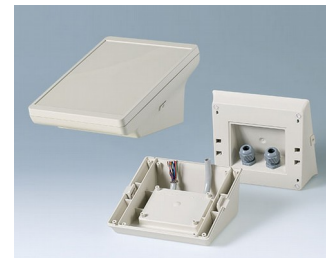

CABLE GLANDS, STRAIN RELIEF

- High protection class IP 68 cable glands, in sizes from M12 to M32, with a sealing ring for external threads.
- Cable glands M12 to M20 with integrated pressure compensation elements are new in the range.
- Version "Quick fix" cable glands extend only into the enclosure by a few millimetres, so do not hinder any other components inside. They are also easy to install without special tools.
- Strain relief to protect electric cables from mechanical stress.