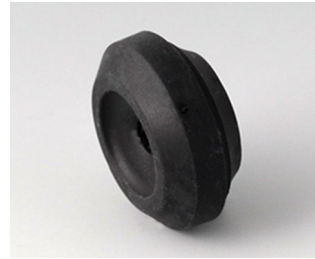

C2316159
Cable grommet
TPE (UL 94 V-0)
black RAL 9005
IP 67