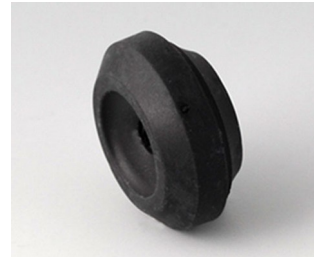

C2316159
Cable grommet
TPE (UL 94 V-0)
black RAL 9005
IP 67