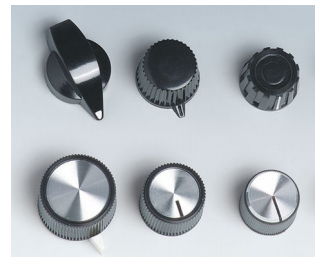

- different designs and sizes: practical, with a good grip
- high-grade metal effect with aluminium cap or insert embellisher; the colour and styling of your front panel thus forms a unified whole
- models with markings; advantageous for adjusting and indicating
- lateral screw fixing for rotary potentiometer with shaft ends
- sizes from \varnothing 12 to \varnothing 38 mm with spindle sizes 4 mm or 6 mm
- accessory insert: reduces borehole from 6 to 4 mm