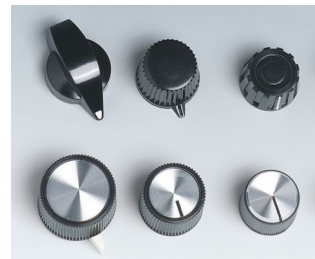

- different designs and sizes: practical, with a good grip
- high-grade metal effect with aluminium cap or insert embellisher; the colour and styling of your front panel thus forms a unified whole
- models with markings; advantageous for adjusting and indicating
- lateral screw fixing for rotary potentiometer with shaft ends
- sizes from \varnothing 12 to \varnothing 38 mm with spindle sizes 4 mm or 6 mm
- accessory insert: reduces borehole from 6 to 4 mm