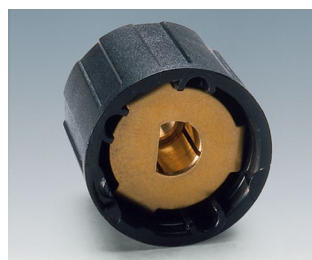

## Large Variety of Functional Accessories

Adapting to your application, our Combination Knobs can be fitted with these additional features.

- clip-on covers in different colours with or without indicator line
- arrow disks, disks and dials
- nut covers
- locking device with or without stator
- adjusting key, spanner
- round nuts M7, M10 or 3/8"
- torsion protection for 'D' profiled axes 6/4.6 mm etc.