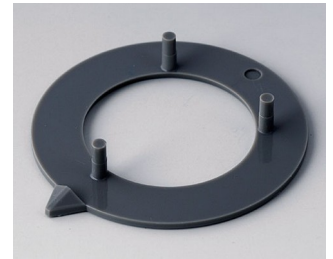

# ACC. COMBINATION KNOBS

**A4231002**  
 Arrow disk 31  
 ABS (UL 94 HB)  
 red RAL F12/0-10

**A4231008**  
 Arrow disk 31  
 ABS (UL 94 HB)  
 dusty grey RAL 7037

**A4240000**  
 Arrow disk 40  
 ABS (UL 94 HB)  
 black RAL 9005