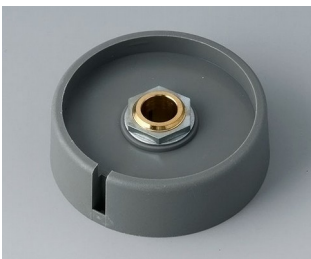

A3040088
 COM-KNOBS 40, with recess
 PA 6
 volcano
 40x16mm 8mm

A3040089
 COM-KNOBS 40, with recess
 PA 6
 nero
 40x16mm 8mm

A3050068
 COM-KNOBS 50, with recess
 PA 6
 volcano
 50x16mm 6mm

A3050069
 COM-KNOBS 50, with recess
 PA 6
 nero
 50x16mm 6mm