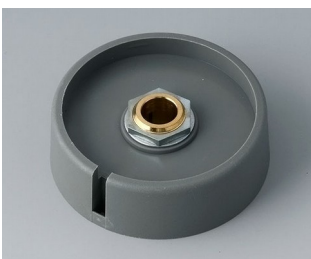

A3050088
COM-KNOBS 50, with recess
PA 6
volcano
50x16mm 8mm