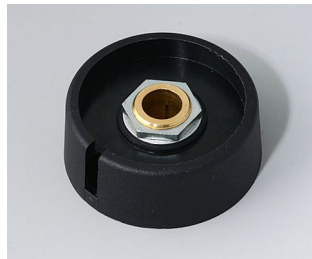

COM-KNOBS

A3023638
 COM-KNOBS 23, with recess
 PA 6
 volcano
 23x16mm 1/4"

A3023639
 COM-KNOBS 23, with recess
 PA 6
 nero
 23x16mm 1/4"

A3031068
 COM-KNOBS 31, with recess
 PA 6
 volcano
 31x16mm 6mm

A3031069
 COM-KNOBS 31, with recess
 PA 6
 nero
 31x16mm 6mm

A3031638
 COM-KNOBS 31, with recess
 PA 6
 volcano
 31x16mm 1/4"

A3031639
 COM-KNOBS 31, with recess
 PA 6
 nero
 31x16mm 1/4"

A3040068
 COM-KNOBS 40, with recess
 PA 6
 volcano
 40x16mm 6mm

A3040069
 COM-KNOBS 40, with recess
 PA 6
 nero
 40x16mm 6mm

A3040088
 COM-KNOBS 40, with recess
 PA 6
 volcano
 40x16mm 8mm

A3040089
 COM-KNOBS 40, with recess
 PA 6
 nero
 40x16mm 8mm

A3050068
 COM-KNOBS 50, with recess
 PA 6
 volcano
 50x16mm 6mm

A3050069
 COM-KNOBS 50, with recess
 PA 6
 nero
 50x16mm 6mm