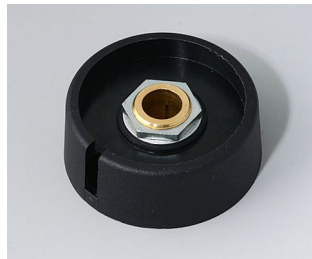

A3040089
COM-KNOBS 40, with recess
PA 6
nero
40x16mm 8mm