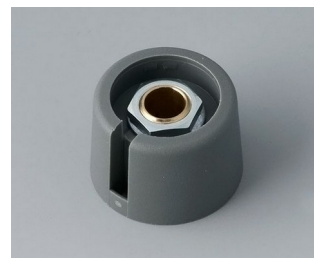

A3023068
COM-KNOBS 23, with recess
PA 6
volcano
23x16mm 6mm