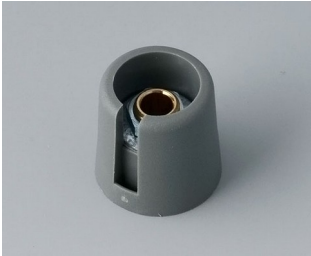

- modern and innovative control knobs
- cover with a matt chrome finish for a classy metallic look (sizes 23-40)
- reliable operation with the tried and tested collet fixing system
- convenient assembly from the front with tight fitting on the axis
- with/without slot for arrow marking elements
- clip-on covers with or without a finger recess for finer control and adjustment (sizes 40-50)
- also suitable for fitting accessory disks, dials, stator and nut covers
- the design is similar to our innovative TOP-KNOBS series; this guarantees you a uniform appearance when using the two knob technologies
- modern colour combinations

A3016048
COM-KNOBS 16, with recess
PA 6
volcano
16x16mm 4mm

A3016049
COM-KNOBS 16, with recess
PA 6
nero
16x16mm 4mm

A3016068
COM-KNOBS 16, with recess
PA 6
volcano
16x16mm 6mm

A3016069
COM-KNOBS 16, with recess
PA 6
nero
16x16mm 6mm