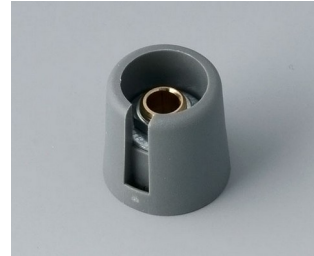

## Select Versions

**A3016048**  
COM-KNOBS 16, with recess  
PA 6  
volcano  
16x16mm 4mm

**A3016049**  
COM-KNOBS 16, with recess  
PA 6  
nero  
16x16mm 4mm

**A3016068**  
COM-KNOBS 16, with recess  
PA 6  
volcano  
16x16mm 6mm