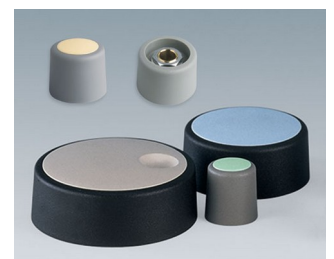

COM-KNOBS

Modern collet knob system

Aesthetic design, a modern selection of pastel colours, and a secure collet fixing system are the main features of our COM-KNOBS range. These very attractive tuning knobs will give your application a high-quality appearance.

- modern and innovative control knobs
- cover with a matt chrome finish for a classy metallic look (sizes 23-40)
- reliable operation with the tried and tested collet fixing system
- convenient assembly from the front with tight fitting on the axis
- with/without slot for arrow marking elements
- clip-on covers with or without a finger recess for finer control and adjustment (sizes 40-50)
- also suitable for fitting accessory disks, dials, stator and nut covers
- the design is similar to our innovative TOP-KNOBS series; this guarantees you a uniform appearance when using the two knob technologies
- modern colour combinations

knob sizes	boreholes
ø 16, 20, 23 mm	4 mm, 6 mm, 1/4"
ø 31 mm	6 mm, 1/4"
ø 40, 50 mm	6 mm, 8 mm