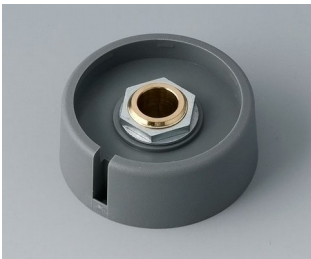

A3040088
COM-KNOBS 40, with recess
PA 6
volcano
40x16mm 8mm