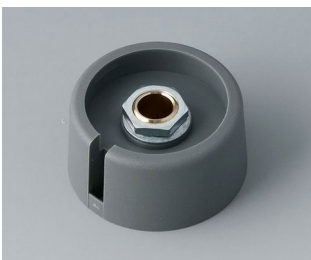

A3031638
COM-KNOBS 31, with recess
PA 6
volcano
31x16mm 1/4"