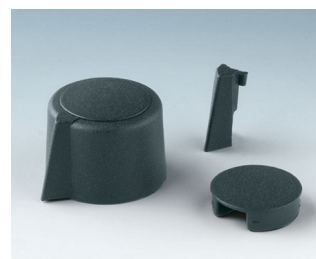

COM-KNOBS

Modern collet knob system

Aesthetic design, a modern selection of pastel colours, and a secure collet fixing system are the main features of our COM-KNOBS range. These very attractive tuning knobs will give your application a high-quality appearance.

- modern and innovative control knobs
- cover with a matt chrome finish for a classy metallic look (sizes 23-40)
- reliable operation with the tried and tested collet fixing system
- convenient assembly from the front with tight fitting on the axis
- with/without slot for arrow marking elements
- clip-on covers with or without a finger recess for finer control and adjustment (sizes 40-50)
- also suitable for fitting accessory disks, dials, stator and nut covers
- the design is similar to our innovative TOP-KNOBS series; this guarantees you a uniform appearance when using the two knob technologies
- modern colour combinations

knob sizes	boreholes
ø 16, 20, 23 mm	4 mm, 6 mm, 1/4"
ø 31 mm	6 mm, 1/4"
ø 40, 50 mm	6 mm, 8 mm