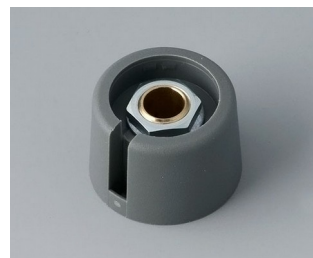

A3020068
COM-KNOBS 20, with recess
PA 6
volcano
20x16mm 6mm

A3020069
COM-KNOBS 20, with recess
PA 6
nero
20x16mm 6mm

A3020638
COM-KNOBS 20, with recess
PA 6
volcano
20x16mm 1/4"

A3020639
COM-KNOBS 20, with recess
PA 6
nero
20x16mm 1/4"

A3023048
COM-KNOBS 23, with recess
PA 6
volcano
23x16mm 4mm

A3023049
COM-KNOBS 23, with recess
PA 6
nero
23x16mm 4mm

A3023068
COM-KNOBS 23, with recess
PA 6
volcano
23x16mm 6mm

A3023069
COM-KNOBS 23, with recess
PA 6
nero
23x16mm 6mm