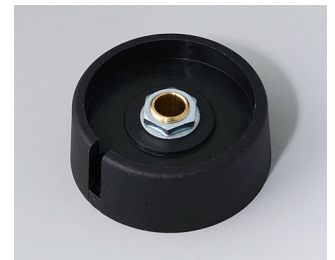

COM-KNOBS

A3023638
 COM-KNOBS 23, with recess
 PA 6
 volcano
 23x16mm 1/4"

A3023639
 COM-KNOBS 23, with recess
 PA 6
 nero
 23x16mm 1/4"

A3031068
 COM-KNOBS 31, with recess
 PA 6
 volcano
 31x16mm 6mm

A3031069
 COM-KNOBS 31, with recess
 PA 6
 nero
 31x16mm 6mm

A3031638
 COM-KNOBS 31, with recess
 PA 6
 volcano
 31x16mm 1/4"

A3031639
 COM-KNOBS 31, with recess
 PA 6
 nero
 31x16mm 1/4"

A3040068
 COM-KNOBS 40, with recess
 PA 6
 volcano
 40x16mm 6mm

A3040069
 COM-KNOBS 40, with recess
 PA 6
 nero
 40x16mm 6mm