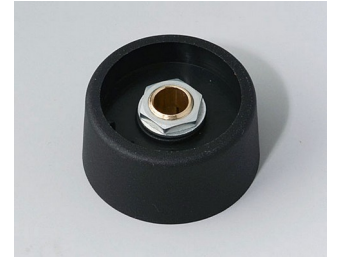

# COM-KNOBS

**A3131068**  
COM-KNOBS 31, without recess  
PA 6  
volcano  
31x16mm 6mm

**A3131069**  
COM-KNOBS 31, without recess  
PA 6  
nero  
31x16mm 6mm

**A3131638**  
COM-KNOBS 31, without recess  
PA 6  
volcano  
31x16mm 1/4"