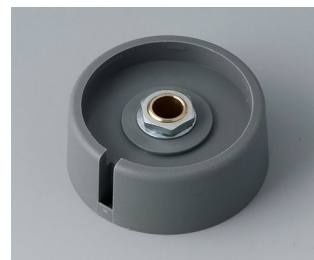

A3040068
COM-KNOBS 40, with recess
PA 6
volcano
40x16mm 6mm