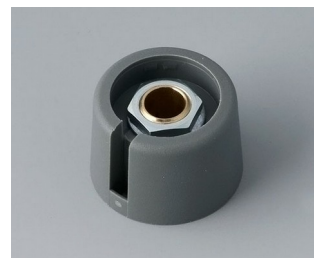

A3023068
COM-KNOBS 23, with recess
PA 6
volcano
23x16mm 6mm