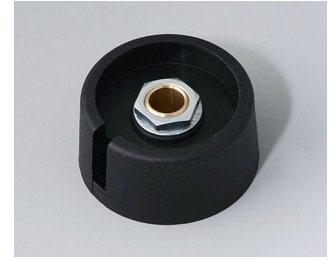

COM-KNOBS

A3023638
 COM-KNOBS 23, with recess
 PA 6
 volcano
 23x16mm 1/4"

A3023639
 COM-KNOBS 23, with recess
 PA 6
 nero
 23x16mm 1/4"

A3031068
 COM-KNOBS 31, with recess
 PA 6
 volcano
 31x16mm 6mm

A3031069
 COM-KNOBS 31, with recess
 PA 6
 nero
 31x16mm 6mm

A3031638
 COM-KNOBS 31, with recess
 PA 6
 volcano
 31x16mm 1/4"

A3031639
 COM-KNOBS 31, with recess
 PA 6
 nero
 31x16mm 1/4"

A3040068
 COM-KNOBS 40, with recess
 PA 6
 volcano
 40x16mm 6mm

A3040069
 COM-KNOBS 40, with recess
 PA 6
 nero
 40x16mm 6mm