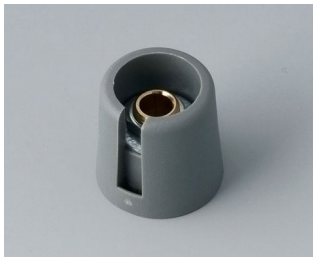

- modern and innovative control knobs
- cover with a matt chrome finish for a classy metallic look (sizes 23-40)
- reliable operation with the tried and tested collet fixing system
- convenient assembly from the front with tight fitting on the axis
- with/without slot for arrow marking elements
- clip-on covers with or without a finger recess for finer control and adjustment (sizes 40-50)
- also suitable for fitting accessory disks, dials, stator and nut covers
- the design is similar to our innovative TOP-KNOBS series; this guarantees you a uniform appearance when using the two knob technologies
- modern colour combinations

A3016048
COM-KNOBS 16, with recess
PA 6
volcano
16x16mm 4mm

A3016049
COM-KNOBS 16, with recess
PA 6
nero
16x16mm 4mm

A3016068
COM-KNOBS 16, with recess
PA 6
volcano
16x16mm 6mm

A3016069
COM-KNOBS 16, with recess
PA 6
nero
16x16mm 6mm

A3016638
COM-KNOBS 16, with recess
PA 6
volcano
16x16mm 1/4"

A3016639
COM-KNOBS 16, with recess
PA 6
nero
16x16mm 1/4"

A3020048
COM-KNOBS 20, with recess
PA 6
volcano
20x16mm 4mm

A3020049
COM-KNOBS 20, with recess
PA 6
nero
20x16mm 4mm