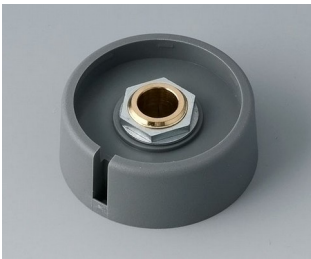

A3031638
COM-KNOBS 31, with recess
PA 6
volcano
31x16mm 1/4"

A3031639
COM-KNOBS 31, with recess
PA 6
nero
31x16mm 1/4"

A3040068
COM-KNOBS 40, with recess
PA 6
volcano
40x16mm 6mm

A3040069
COM-KNOBS 40, with recess
PA 6
nero
40x16mm 6mm