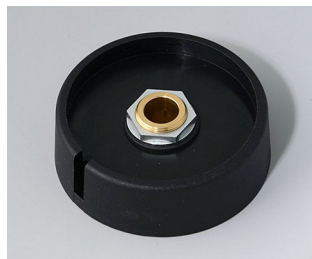

A3050089
COM-KNOBS 50, with recess
PA 6
nero
50x16mm 8mm