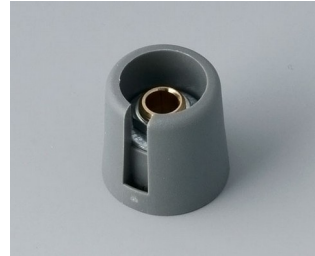

- modern and innovative control knobs
- cover with a matt chrome finish for a classy metallic look (sizes 23-40)
- reliable operation with the tried and tested collet fixing system
- convenient assembly from the front with tight fitting on the axis
- with/without slot for arrow marking elements
- clip-on covers with or without a finger recess for finer control and adjustment (sizes 40-50)
- also suitable for fitting accessory disks, dials, stator and nut covers
- the design is similar to our innovative TOP-KNOBS series; this guarantees you a uniform appearance when using the two knob technologies
- modern colour combinations

A3016048
COM-KNOBS 16, with recess
PA 6
volcano
16x16mm 4mm

A3016049
COM-KNOBS 16, with recess
PA 6
nero
16x16mm 4mm

A3016068
COM-KNOBS 16, with recess
PA 6
volcano
16x16mm 6mm

A3016069
COM-KNOBS 16, with recess
PA 6
nero
16x16mm 6mm