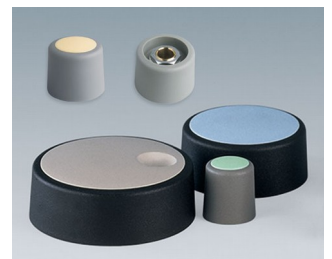

COM-KNOBS

Modern collet knob system

Aesthetic design, a modern selection of pastel colours, and a secure collet fixing system are the main features of our COM-KNOBS range. These very attractive tuning knobs will give your application a high-quality appearance.

- modern and innovative control knobs
- cover with a matt chrome finish for a classy metallic look (sizes 23-40)
- reliable operation with the tried and tested collet fixing system
- convenient assembly from the front with tight fitting on the axis
- with/without slot for arrow marking elements
- clip-on covers with or without a finger recess for finer control and adjustment (sizes 40-50)
- also suitable for fitting accessory disks, dials, stator and nut covers
- the design is similar to our innovative TOP-KNOBS series; this guarantees you a uniform appearance when using the two knob technologies
- modern colour combinations

knob sizes	boreholes
ø 16, 20, 23 mm	4 mm, 6 mm, 1/4"
ø 31 mm	6 mm, 1/4"
ø 40, 50 mm	6 mm, 8 mm