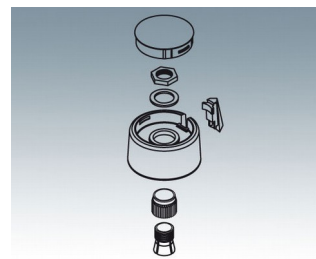

- modern and innovative control knobs
- cover with a matt chrome finish for a classy metallic look (sizes 23-40)
- reliable operation with the tried and tested collet fixing system
- convenient assembly from the front with tight fitting on the axis
- with/without slot for arrow marking elements
- clip-on covers with or without a finger recess for finer control and adjustment (sizes 40-50)
- also suitable for fitting accessory disks, dials, stator and nut covers
- the design is similar to our innovative TOP-KNOBS series; this guarantees you a uniform appearance when using the two knob technologies
- modern colour combinations