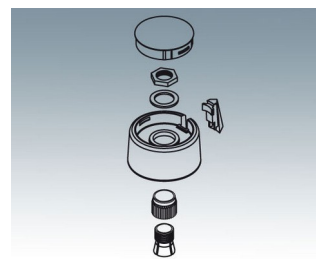

COM-KNOBS

Modern collet knob system

Aesthetic design, a modern selection of pastel colours, and a secure collet fixing system are the main features of our COM-KNOBS range. These very attractive tuning knobs will give your application a high-quality appearance.

- modern and innovative control knobs
- cover with a matt chrome finish for a classy metallic look (sizes 23-40)
- reliable operation with the tried and tested collet fixing system
- convenient assembly from the front with tight fitting on the axis
- with/without slot for arrow marking elements
- clip-on covers with or without a finger recess for finer control and adjustment (sizes 40-50)
- also suitable for fitting accessory disks, dials, stator and nut covers
- the design is similar to our innovative TOP-KNOBS series; this guarantees you a uniform appearance when using the two knob technologies
- modern colour combinations

knob sizes	boreholes
ø 16, 20, 23 mm	4 mm, 6 mm, 1/4"
ø 31 mm	6 mm, 1/4"
ø 40, 50 mm	6 mm, 8 mm