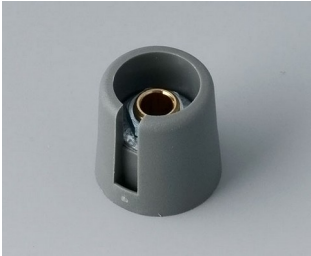

COM-KNOBS

Select Versions

A3016048
COM-KNOBS 16, with recess
PA 6
volcano
16x16mm 4mm