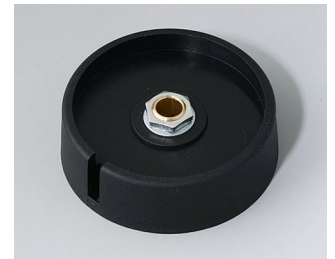

A3050069
COM-KNOBS 50, with recess
PA 6
nero
50x16mm 6mm