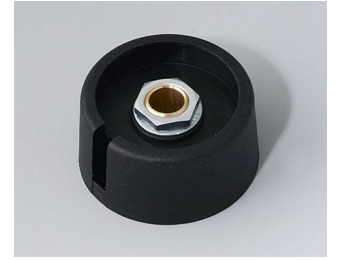

# COM-KNOBS

**A3023638**  
 COM-KNOBS 23, with recess  
 PA 6  
 volcano  
 23x16mm 1/4"

**A3023639**  
 COM-KNOBS 23, with recess  
 PA 6  
 nero  
 23x16mm 1/4"

**A3031068**  
 COM-KNOBS 31, with recess  
 PA 6  
 volcano  
 31x16mm 6mm