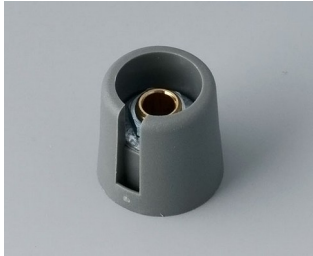

- modern and innovative control knobs
- cover with a matt chrome finish for a classy metallic look (sizes 23-40)
- reliable operation with the tried and tested collet fixing system
- convenient assembly from the front with tight fitting on the axis
- with/without slot for arrow marking elements
- clip-on covers with or without a finger recess for finer control and adjustment (sizes 40-50)
- also suitable for fitting accessory disks, dials, stator and nut covers
- the design is similar to our innovative TOP-KNOBS series; this guarantees you a uniform appearance when using the two knob technologies
- modern colour combinations

A3016048
COM-KNOBS 16, with recess
PA 6
volcano
16x16mm 4mm

A3016049
COM-KNOBS 16, with recess
PA 6
nero
16x16mm 4mm

A3016068
COM-KNOBS 16, with recess
PA 6
volcano
16x16mm 6mm

A3016069
COM-KNOBS 16, with recess
PA 6
nero
16x16mm 6mm