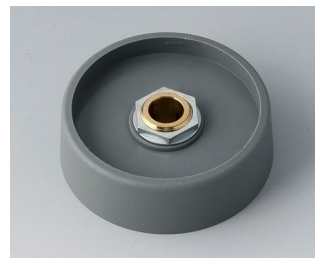

A3150088
COM-KNOBS 50, without recess
PA 6
volcano
50x16mm 8mm