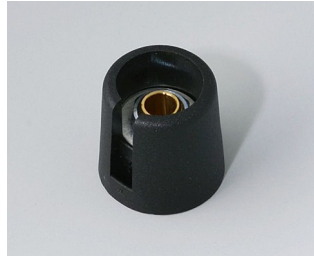

- modern and innovative control knobs
- cover with a matt chrome finish for a classy metallic look (sizes 23-40)
- reliable operation with the tried and tested collet fixing system
- convenient assembly from the front with tight fitting on the axis
- with/without slot for arrow marking elements
- clip-on covers with or without a finger recess for finer control and adjustment (sizes 40-50)
- also suitable for fitting accessory disks, dials, stator and nut covers
- the design is similar to our innovative TOP-KNOBS series; this guarantees you a uniform appearance when using the two knob technologies
- modern colour combinations

A3016048
COM-KNOBS 16, with recess
PA 6
volcano
16x16mm 4mm

A3016049
COM-KNOBS 16, with recess
PA 6
nero
16x16mm 4mm

A3016068
COM-KNOBS 16, with recess
PA 6
volcano
16x16mm 6mm

A3016069
COM-KNOBS 16, with recess
PA 6
nero
16x16mm 6mm