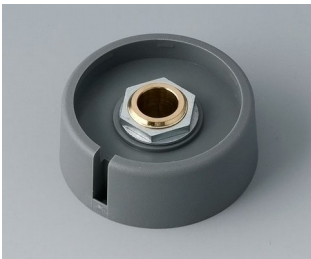

A3031638
 COM-KNOBS 31, with recess
 PA 6
 volcano
 31x16mm 1/4"

A3031639
 COM-KNOBS 31, with recess
 PA 6
 nero
 31x16mm 1/4"

A3040068
 COM-KNOBS 40, with recess
 PA 6
 volcano
 40x16mm 6mm

A3040069
 COM-KNOBS 40, with recess
 PA 6
 nero
 40x16mm 6mm