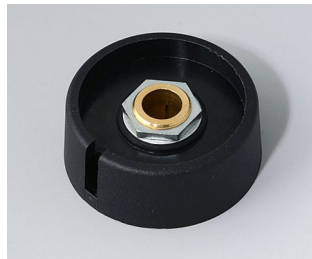

COM-KNOBS

A3023638
COM-KNOBS 23, with recess
PA 6
volcano
23x16mm 1/4"

A3023639
COM-KNOBS 23, with recess
PA 6
nero
23x16mm 1/4"

A3031068
COM-KNOBS 31, with recess
PA 6
volcano
31x16mm 6mm

A3031069
COM-KNOBS 31, with recess
PA 6
nero
31x16mm 6mm

A3031638
COM-KNOBS 31, with recess
PA 6
volcano
31x16mm 1/4"

A3031639
COM-KNOBS 31, with recess
PA 6
nero
31x16mm 1/4"

A3040068
COM-KNOBS 40, with recess
PA 6
volcano
40x16mm 6mm

A3040069
COM-KNOBS 40, with recess
PA 6
nero
40x16mm 6mm

A3040088
COM-KNOBS 40, with recess
PA 6
volcano
40x16mm 8mm

A3040089
COM-KNOBS 40, with recess
PA 6
nero
40x16mm 8mm

A3050068
COM-KNOBS 50, with recess
PA 6
volcano
50x16mm 6mm

A3050069
COM-KNOBS 50, with recess
PA 6
nero
50x16mm 6mm