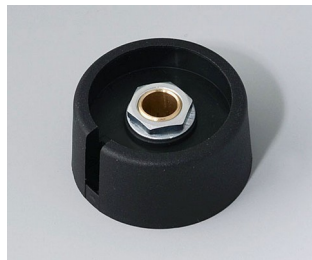

A3031639
COM-KNOBS 31, with recess
PA 6
nero
31x16mm 1/4"