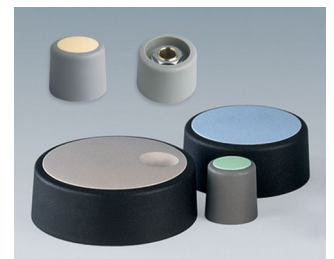

COM-KNOBS

Modern collet knob system

Aesthetic design, a modern selection of pastel colours, and a secure collet fixing system are the main features of our COM-KNOBS range. These very attractive tuning knobs will give your application a high-quality appearance.

- modern and innovative control knobs
- cover with a matt chrome finish for a classy metallic look (sizes 23-40)
- reliable operation with the tried and tested collet fixing system
- convenient assembly from the front with tight fitting on the axis
- with/without slot for arrow marking elements
- clip-on covers with or without a finger recess for finer control and adjustment (sizes 40-50)
- also suitable for fitting accessory disks, dials, stator and nut covers
- the design is similar to our innovative TOP-KNOBS series; this guarantees you a uniform appearance when using the two knob technologies
- modern colour combinations

knob sizes	boreholes
ø 16, 20, 23 mm	4 mm, 6 mm, 1/4"
ø 31 mm	6 mm, 1/4"
ø 40, 50 mm	6 mm, 8 mm