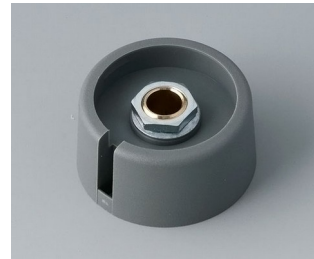

A3031068
COM-KNOBS 31, with recess
PA 6
volcano
31x16mm 6mm