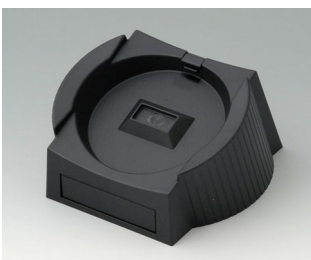

DATEC-CONTROL

A9178007
 Contacts, male
 gold-plated

A9178118
 Battery compartment holder
 PC
 volcano

A9178128
 Battery compartment, M/L, 4 x
 AA
 PC
 volcano

A9178137
 Station, Vers. I
 ABS (UL 94 HB)
 off-white RAL 9002