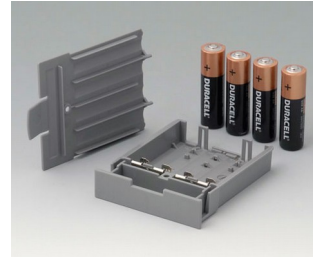

# DATEC-CONTROL

**A9178007**  
Contacts, male  
gold-plated

**A9178118**  
Battery compartment holder  
PC  
volcano

**A9178128**  
Battery compartment, M/L, 4 x  
AA  
PC  
volcano

**A9178137**  
Station, Vers. I  
ABS (UL 94 HB)  
off-white RAL 9002