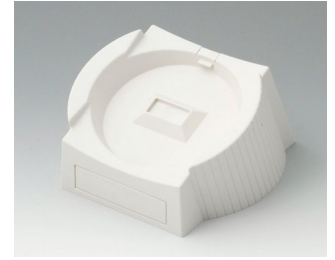

# DATEC-CONTROL

**A9178007**  
Contacts, male  
gold-plated

**A9178118**  
Battery compartment holder  
PC  
volcano

**A9178128**  
Battery compartment, M/L, 4 x  
AA  
PC  
volcano

**A9178137**  
Station, Vers. I  
ABS (UL 94 HB)  
off-white RAL 9002