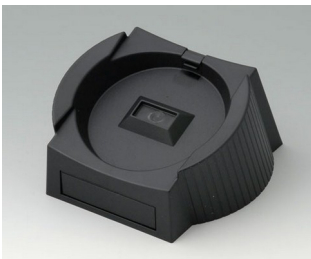

DATEC-CONTROL

A9178007
Contacts, male
gold-plated

A9178118
Battery compartment holder
PC
volcano

A9178128
Battery compartment, M/L, 4 x
AA
PC
volcano

A9178137
Station, Vers. I
ABS (UL 94 HB)
off-white RAL 9002