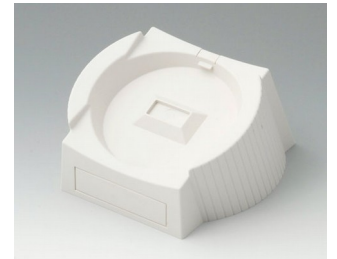

DATEC-CONTROL

A9178007
 Contacts, male
 gold-plated

A9178118
 Battery compartment holder
 PC
 volcano

A9178128
 Battery compartment, M/L, 4 x
 AA
 PC
 volcano

A9178137
 Station, Vers. I
 ABS (UL 94 HB)
 off-white RAL 9002