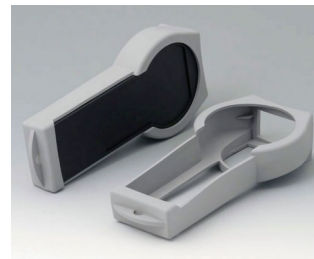

A9199005
Strain relief
PA 6
volcano

Accessory "protection"

A9176001
Display window XS
Acrylic glass
clear

A9176006
Sealing kit XS

A9176108
Protector XS
SBS (TPE)
volcano

A9177001
Display window S
Acrylic glass
clear