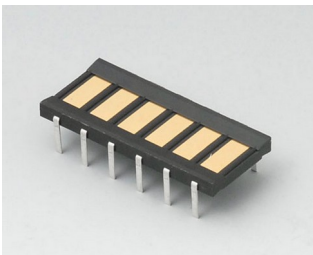

A9226337
Wall suspension element
ABS (UL 94 HB)
off-white RAL 9002

A9226339
Wall suspension element
ABS (UL 94 HB)
black RAL 9005

Accessory "carrying"

A910002
Ring eyelet
PA 6
volcano

Accessory

A9178008
Contacts, female
gold-plated