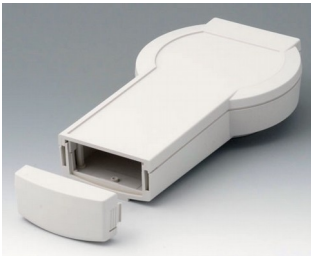

A9079107
DATEC-CONTROL L, Vers. I
ABS (UL 94 HB)
off-white RAL 9002
266x144x60mm
IP 54 opt.