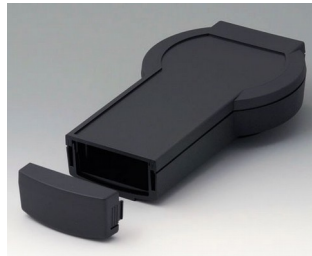

A9079109
DATEC-CONTROL L, Vers. I
ABS (UL 94 HB)
black RAL 9005
266x144x60mm
IP 54 opt.