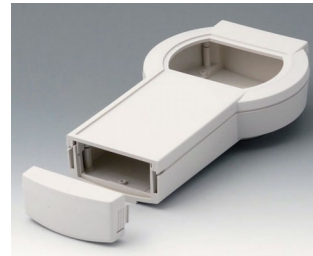

A9079207
DATEC-CONTROL L, Vers. II
ABS (UL 94 HB)
off-white RAL 9002
266x144x60mm
IP 54 opt.