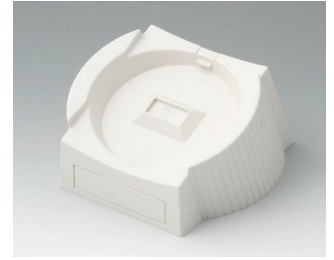

DATEC-CONTROL

A9178007
Contacts, male
gold-plated

A9178118
Battery compartment holder
PC
volcano

A9178128
Battery compartment, M/L, 4 x
AA
PC
volcano

A9178137
Station, Vers. I
ABS (UL 94 HB)
off-white RAL 9002