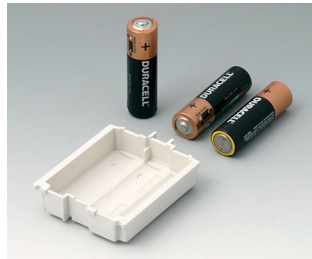

A9176158
Battery compartment XS, 3 x AA
ABS (UL 94 HB)
off-white RAL 9002