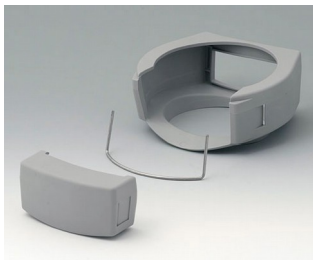

# DATEC-CONTROL

**A9177006**  
Sealing kit S

**A9177008**  
Protector S  
SBS (TPE)  
volcano

**A9178001**  
Display window M  
Acrylic glass  
clear

**A9178006**  
Sealing kit M

**A9178108**  
Protector M  
SBS (TPE)  
volcano