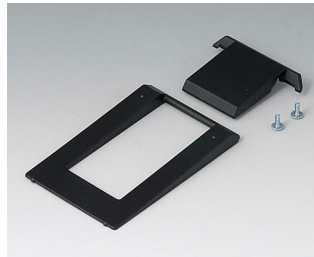

A9250909
Tilt foot bar
ABS (UL 94 HB)
black RAL 9005

Nos reservamos el derecho a realizar modificaciones técnicas. © OKW Gehäusesysteme, Buchen (Alemania).