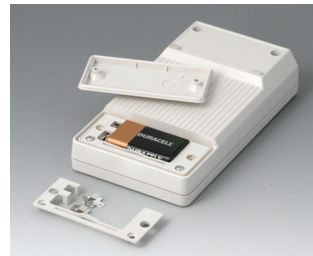

A9160003
Plug-in contact, 1 x 9 V (PP3)

A9161002
Set of battery clips, 2 x 9 V or 4 x AA
Steel
tin-plated

A9173010
9 V contact kit, 1 x 9 V
ABS (UL 94 HB)

A9174002
Battery compartment, 2 x 9 V
ABS (UL 94 HB)
off-white RAL 9002