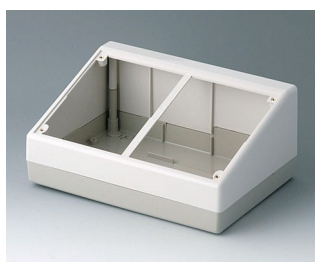

A9082065
DESK CASE 220
ABS (UL 94 HB)
off-white RAL 9002
220x156x100mm