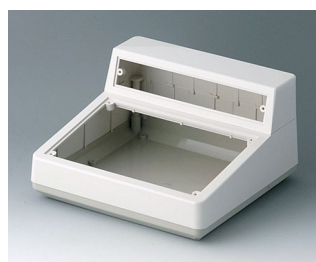

A9085165
COMBI DESK CASE H
ABS (UL 94 HB)
off-white RAL 9002
228x216x126mm