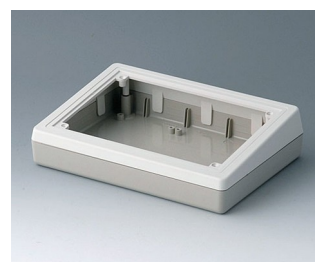

A9086265
DESK CASE 190 F
ABS (UL 94 HB)
pebble grey RAL 7032
190x138x47mm