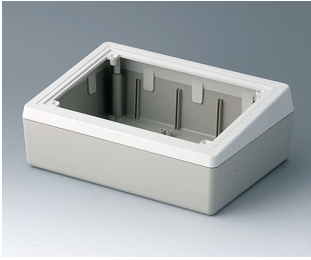

CAJAS DE SOBREMESA

A9086365
DESK CASE 190 H
ABS (UL 94 HB)
off-white RAL 9002
190x138x70mm