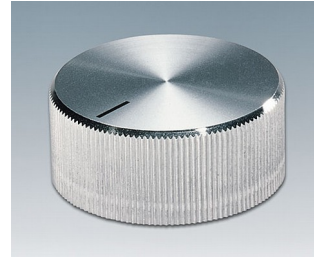

A1422261
TUNING KNOB, with lateral
screw fixing
ABS (UL 94 HB)
brilliant
23x13mm 6mm