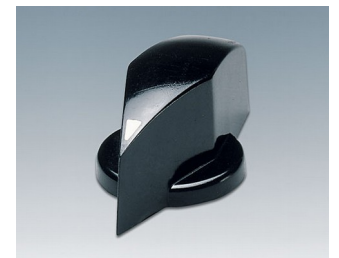

A1324860
TUNING KNOB, with lateral screw fixing
PF (UL 94 V-0)
black RAL 9005
25x20mm 6mm