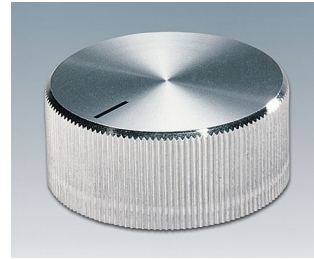

A1432261
TUNING KNOB, with lateral
screw fixing
ABS (UL 94 HB)
brilliant
32,8x14,4mm 6mm