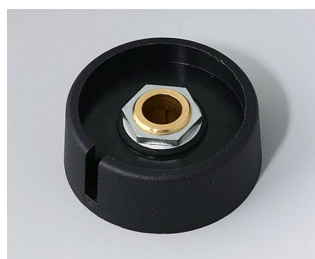

A3040089
COM-KNOBS 40, with recess
PA 6
nero
40x16mm 8mm