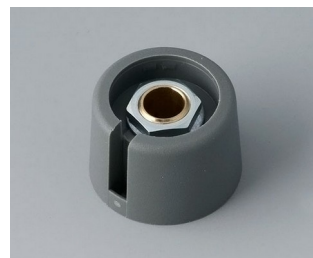

A3020068
COM-KNOBS 20, with recess
PA 6
volcano
20x16mm 6mm

A3020069
COM-KNOBS 20, with recess
PA 6
nero
20x16mm 6mm

A3020638
COM-KNOBS 20, with recess
PA 6
volcano
20x16mm 1/4"

A3020639
COM-KNOBS 20, with recess
PA 6
nero
20x16mm 1/4"

A3023048
COM-KNOBS 23, with recess
PA 6
volcano
23x16mm 4mm

A3023049
COM-KNOBS 23, with recess
PA 6
nero
23x16mm 4mm

A3023068
COM-KNOBS 23, with recess
PA 6
volcano
23x16mm 6mm

A3023069
COM-KNOBS 23, with recess
PA 6
nero
23x16mm 6mm