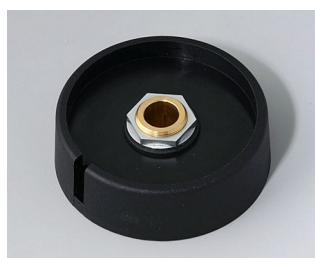

A3050089
COM-KNOBS 50, with recess
PA 6
nero
50x16mm 8mm