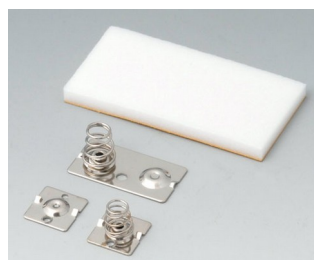

A9176007
Ressorts de contacts, 2 x AA
Acier
nickelé