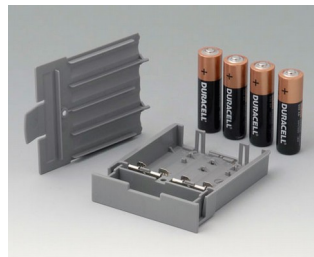

A9178128
Compartiment piles, M/L, 4 x AA PC volcan