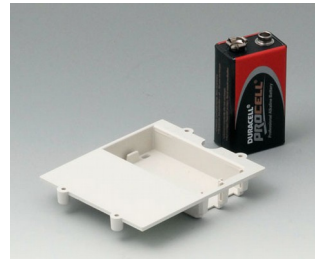

Accessoires "piles"

A9160003
Raccords de pile, 1 x 9 V (PP3)

A9174006
Ressorts de contacts, 1 x 9 V
Acier
étamé

A9176007
Ressorts de contacts, 2 x AA
Acier
nickelé

A9176008
Ressorts de contacts, 3 x AA
Acier
nickelé

DATEC-CONTROL

A9176128
Logement pile XS, 2 x AA ou 1 x 9 V
ABS (UL 94 HB)

A9176158
Compartment piles XS, 3 x AA
ABS (UL 94 HB)
gris blanc RAL 9002

A9177310
Logement pile, 1 x 9 V
ABS (UL 94 HB)

A9178118
Support du compartiment piles
PC
volcan