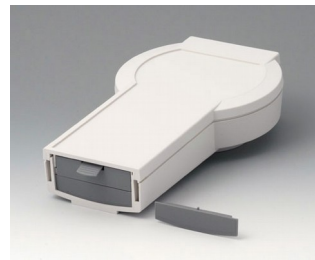

A9178178
Couvercle pour partie électr.,
Vers. I
PC
volcan