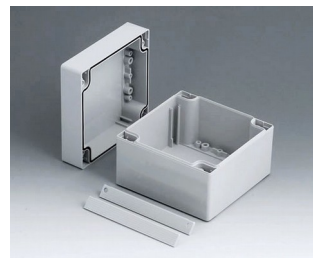

C2112121
ROBUST-BOX 120 LARGE,
Vers. I
ABS (UL 94 HB)
gris clair RAL 7035
120x120x90mm
IP 66