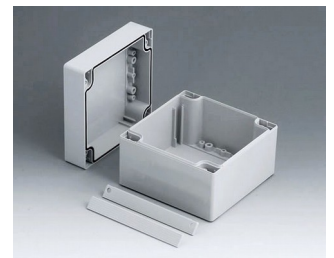

C2112122
ROBUST-BOX 120 LARGE,
Vers. II
PC (UL 94 HB)
gris clair RAL 7035
120x120x90mm
IP 66