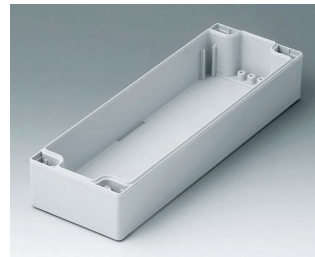

C1082401
Coquille 80, sans joint
ABS (UL 94 HB)
gris clair RAL 7035
240x80x40mm