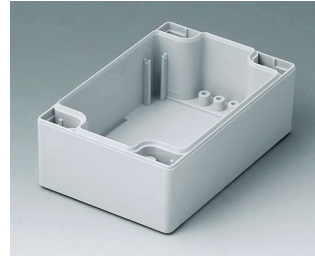

ROBUST-BOX

Versions

C1080801
Coquille 80, sans joint
ABS (UL 94 HB)
gris clair RAL 7035
80x80x40mm

C1080802
Coquille 80, sans joint
PC (UL 94 HB)
gris clair RAL 7035
80x80x40mm

C1081201
Coquille 80, sans joint
ABS (UL 94 HB)
gris clair RAL 7035
120x80x40mm