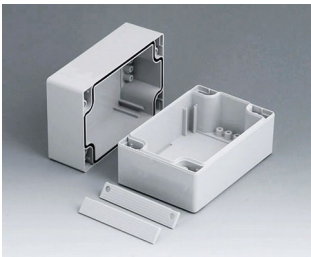

C2108121
ROBUST-BOX 80 LARGE, Vers.
I
ABS (UL 94 HB)
gris clair RAL 7035
120x80x80mm
IP 66