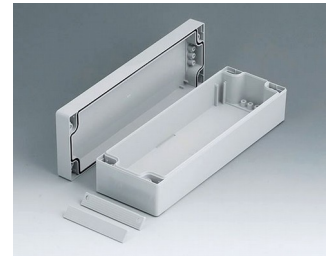

C2008242
ROBUST-BOX 80 LARGE, Vers.
II
PC (UL 94 HB)
gris clair RAL 7035
240x80x60mm
IP 66