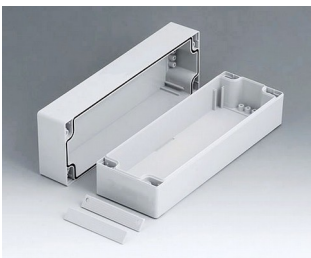

C2108241
ROBUST-BOX 80 LARGE, Vers.
I
ABS (UL 94 HB)
gris clair RAL 7035
240x80x80mm
IP 66