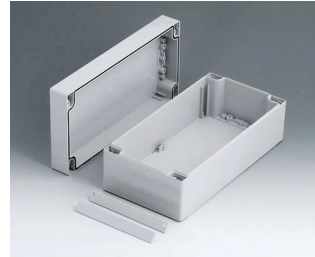

C2112241
ROBUST-BOX 120 LARGE,
Vers. I
ABS (UL 94 HB)
gris clair RAL 7035
240x120x90mm
IP 66