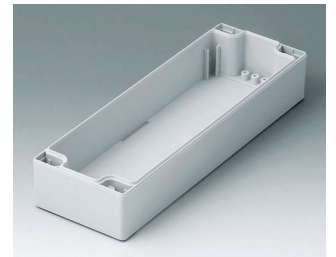

C1082402
Coquille 80, sans joint
PC (UL 94 HB)
gris clair RAL 7035
240x80x40mm