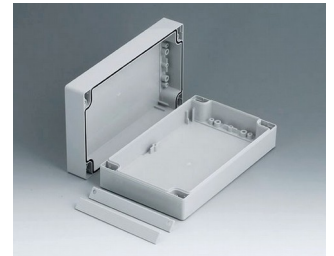

C2012202
ROBUST-BOX 120 LARGE,
Vers. II
PC (UL 94 HB)
gris clair RAL 7035
200x120x60mm
IP 66