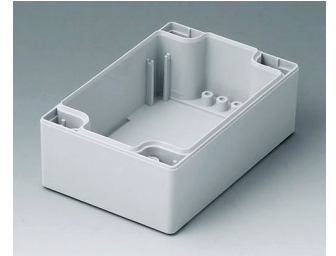

ROBUST-BOX

Versions

C1080801
Coquille 80, sans joint
ABS (UL 94 HB)
gris clair RAL 7035
80x80x40mm

C1080802
Coquille 80, sans joint
PC (UL 94 HB)
gris clair RAL 7035
80x80x40mm

C1081201
Coquille 80, sans joint
ABS (UL 94 HB)
gris clair RAL 7035
120x80x40mm