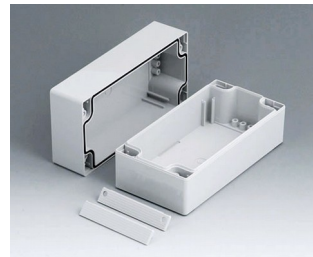

C2108161
ROBUST-BOX 80 LARGE, Vers.
I
ABS (UL 94 HB)
gris clair RAL 7035
160x80x80mm
IP 66