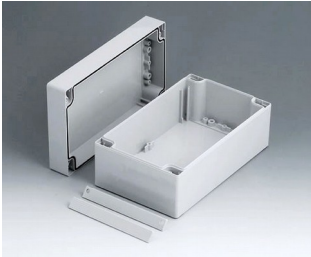

ROBUST-BOX

C2112201
ROBUST-BOX 120 LARGE,
Vers. I
ABS (UL 94 HB)
gris clair RAL 7035
200x120x90mm
IP 66