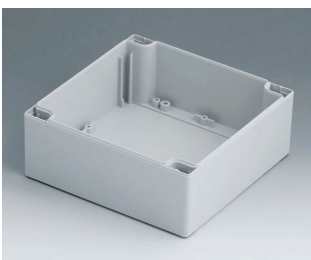

C2161601
Coquille 160, sans joint
ABS (UL 94 HB)
gris clair RAL 7035
160x160x60mm