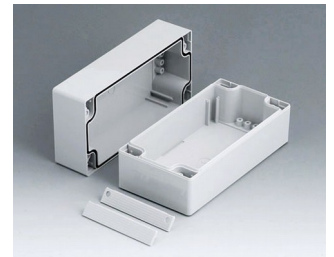

C2108162
ROBUST-BOX 80 LARGE, Vers.
II
PC (UL 94 HB)
gris clair RAL 7035
160x80x80mm
IP 66