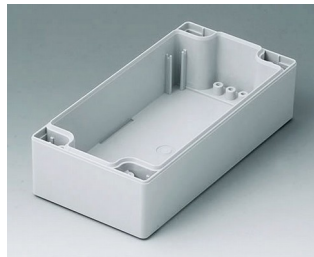

C1081602
Coquille 80, sans joint
PC (UL 94 HB)
gris clair RAL 7035
160x80x40mm