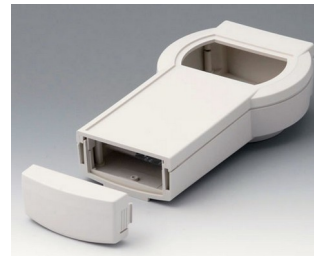

A9078207
DATEC-CONTROL M, Vers. II
ABS (UL 94 HB)
off-white RAL 9002
243x130x60mm
IP 54 opt.