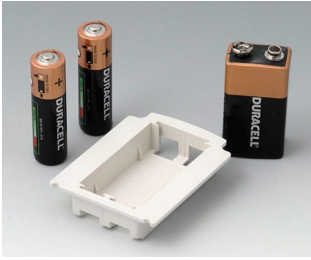

DATEC-CONTROL

A9176128
Battery compartment XS, 2 x AA
or 1 x 9V
ABS (UL 94 HB)