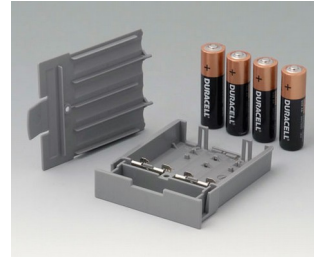

# DATEC-CONTROL

**A9178007**  
Contacts, male  
gold-plated

**A9178118**  
Battery compartment holder  
PC  
volcano

**A9178128**  
Battery compartment, M/L, 4 x  
AA  
PC  
volcano

**A9178137**  
Station, Vers. I  
ABS (UL 94 HB)  
off-white RAL 9002