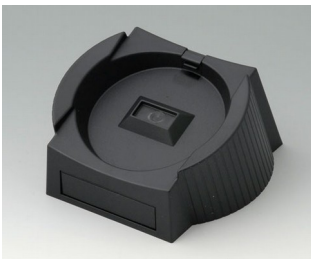

# DATEC-CONTROL

**A9178007**  
Contacts, male  
gold-plated

**A9178118**  
Battery compartment holder  
PC  
volcano

**A9178128**  
Battery compartment, M/L, 4 x  
AA  
PC  
volcano

**A9178137**  
Station, Vers. I  
ABS (UL 94 HB)  
off-white RAL 9002