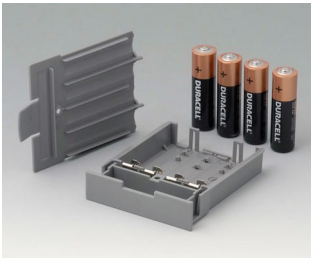

A9178128
Battery compartment, M/L, 4 x
AA
PC
volcano