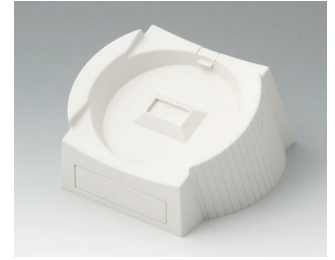

DATEC-CONTROL

A9178007
 Contacts, male
 gold-plated

A9178118
 Battery compartment holder
 PC
 volcano

A9178128
 Battery compartment, M/L, 4 x
 AA
 PC
 volcano

A9178137
 Station, Vers. I
 ABS (UL 94 HB)
 off-white RAL 9002