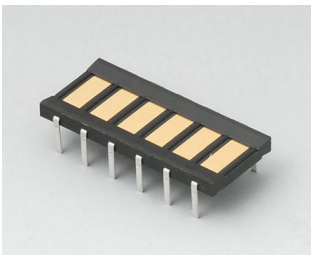

A9226337
Wall suspension element
ABS (UL 94 HB)
off-white RAL 9002

A9226339
Wall suspension element
ABS (UL 94 HB)
black RAL 9005

Accessory "carrying"

A910002
Ring eyelet
PA 6
volcano

Accessory

A9178008
Contacts, female
gold-plated