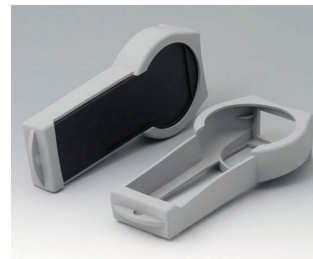

A9199005
 Strain relief
 PA 6
 volcano

Accessory "protection"

A9176001
 Display window XS
 Acrylic glass
 clear

A9176006
 Sealing kit XS

A9176108
 Protector XS
 SBS (TPE)
 volcano

A9177001
 Display window S
 Acrylic glass
 clear