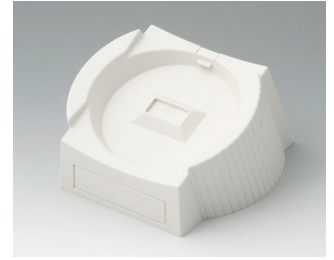

# DATEC-CONTROL

**A9178007**  
Contacts, male  
gold-plated

**A9178118**  
Battery compartment holder  
PC  
volcano

**A9178128**  
Battery compartment, M/L, 4 x  
AA  
PC  
volcano

**A9178137**  
Station, Vers. I  
ABS (UL 94 HB)  
off-white RAL 9002