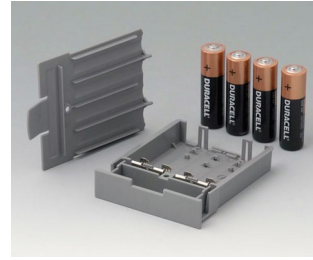

A9178128
Battery compartment, M/L, 4 x
AA
PC
volcano