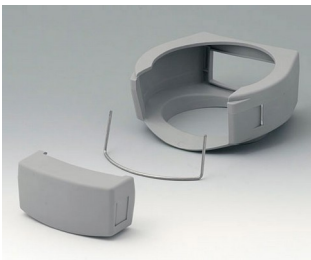

DATEC-CONTROL

A9177006
 Sealing kit S

A9177008
 Protector S
 SBS (TPE)
 volcano

A9178001
 Display window M
 Acrylic glass
 clear

A9178006
 Sealing kit M

A9178108
 Protector M
 SBS (TPE)
 volcano

A9178208
 Protector M
 SBS (TPE)
 volcano