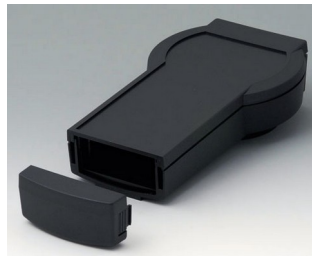

A9078109
DATEC-CONTROL M, Vers. I
ABS (UL 94 HB)
black RAL 9005
243x130x60mm
IP 54 opt.