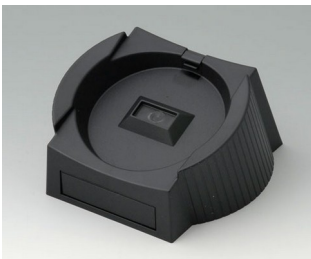

DATEC-CONTROL

A9178007
 Contacts, male
 gold-plated

A9178118
 Battery compartment holder
 PC
 volcano

A9178128
 Battery compartment, M/L, 4 x
 AA
 PC
 volcano

A9178137
 Station, Vers. I
 ABS (UL 94 HB)
 off-white RAL 9002