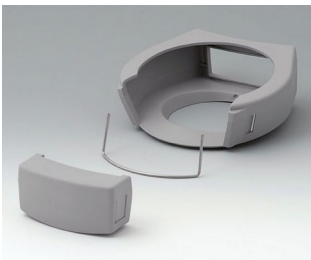

A9179108
Protector L
SBS (TPE)
volcano