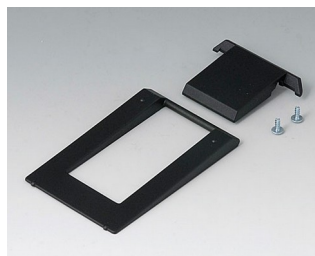

A9250909
Tilt foot bar
ABS (UL 94 HB)
black RAL 9005

Salvo modifiche tecniche. © OKW Gehäusesysteme, Buchen/Germania.