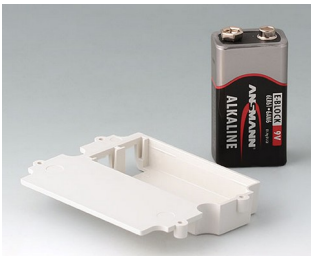

## Accessory "battery"

**A9160003**  
Plug-in contact, 1 x 9 V (PP3)

**A9161002**  
Set of battery clips, 2 x 9 V or 4 x AA  
Steel  
tin-plated

**A9173010**  
9 V contact kit, 1 x 9 V  
ABS (UL 94 HB)

**A9174002**  
Battery compartment, 2 x 9 V  
ABS (UL 94 HB)  
off-white RAL 9002