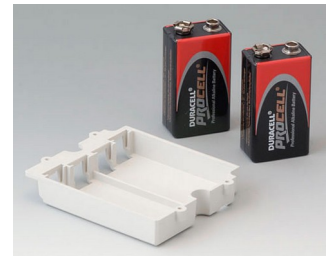

## Accessory "battery"

**A9160003**  
Plug-in contact, 1 x 9 V (PP3)

**A9161002**  
Set of battery clips, 2 x 9 V or 4 x AA  
Steel  
tin-plated

**A9173010**  
9 V contact kit, 1 x 9 V  
ABS (UL 94 HB)

**A9174002**  
Battery compartment, 2 x 9 V  
ABS (UL 94 HB)  
off-white RAL 9002