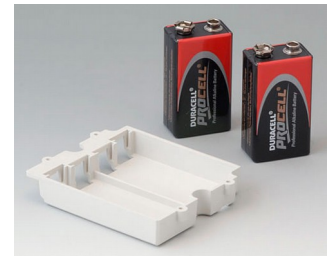

A9160003
Plug-in contact, 1 x 9 V (PP3)

A9161002
Set of battery clips, 2 x 9 V or 4 x AA
Steel
tin-plated

A9173010
9 V contact kit, 1 x 9 V
ABS (UL 94 HB)

A9174002
Battery compartment, 2 x 9 V
ABS (UL 94 HB)
off-white RAL 9002