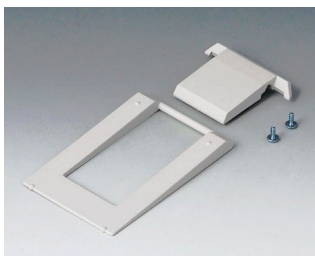

Accessory

A9250907
Tilt foot bar
ABS (UL 94 HB)
off-white RAL 9002