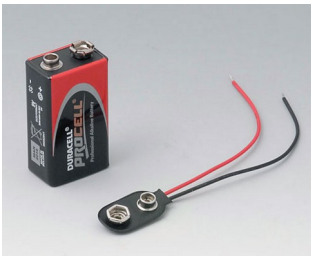

Accessory "battery"

A9160003
Plug-in contact, 1 x 9 V (PP3)