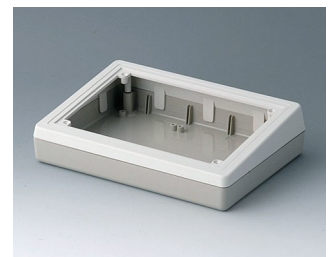

A9086265
DESK CASE 190 F
ABS (UL 94 HB)
pebble grey RAL 7032
190x138x47mm