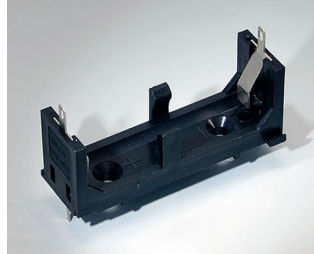

A9156003
Battery holder, 1 x 9 V (PP3)
Steel
nickel-plated

A9174004
Battery compartment, 4 x AA
ABS (UL 94 HB)
off-white RAL 9002

A9193037
Button cell holder, Ø 20 mm

A9193038
Button cell holder, Ø 23 mm

A9193039
Button cell holder, Ø 12 mm

A9193040
Button cell holder, Ø 16 mm

A9250250
Battery spacer
PE foam
50x25x4mm

A9250251
Battery spacer
PE foam
50x25x3mm

A9301330
Battery holder, 3 x AA
PA
black RAL 9005

A9302510
Battery holder, 1 x 9 V (PP3)
PA
black RAL 9005

A9302540
Battery holder, 4 x AA
PA
black RAL 9005

SUPPORTO BATTERIA, VANI BATTERIA,

SUPPORTI PILE A BOTTONO

A9303210
Battery holder, 1 x C
PA
black RAL 9005

A9303310
Battery holder, 1 x AA
PA
black RAL 9005

A9336117
Battery compartment kit, 3 x AA
ABS (UL 94 HB)
off-white RAL 9002
93x69mm
IP 54

A9336118
Battery compartment kit, 3 x AA
ABS (UL 94 HB)
lava
93x69mm
IP 54