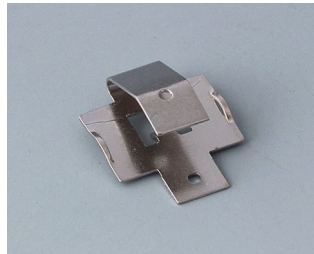

A9193006
Battery-clips, single contact
Steel
nickel-plated