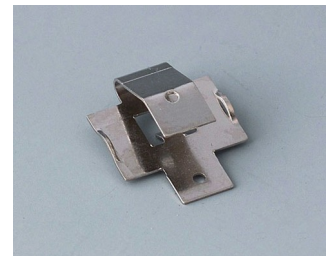

SUPPORTO BATTERIA, VANI BATTERIA,

SUPPORTI PILE A BOTTONO

Accessory "battery"

A9156002
Plug-in contact, 1 x 9 V (PP3)

A9161001
Set of battery clips, 4 x AA
Steel
tin-plated

A9193003
Battery-clips, double contact
Steel
tin-plated

A9193004
Battery-clips, single contact
Steel
tin-plated

A9193005
Battery clips, double contact
Steel
nickel-plated

A9193006
Battery-clips, single contact
Steel
nickel-plated

A9193008
Battery clips, double contact
CuBe
nickel-plated

A9193009
Battery clips, single contact
CuBe
nickel-plated

Salvo modifiche tecniche. © OKW Gehäusesysteme, Buchen/Germania.