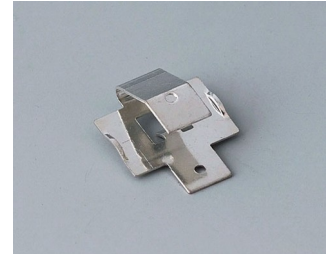

SUPPORTO BATTERIA, VANI BATTERIA,

SUPPORTI PILE A BOTTONO

Accessory "battery"

A9156002
Plug-in contact, 1 x 9 V (PP3)

A9161001
Set of battery clips, 4 x AA
Steel
tin-plated

A9193003
Battery-clips, double contact
Steel
tin-plated

A9193004
Battery-clips, single contact
Steel
tin-plated

A9193005
Battery clips, double contact
Steel
nickel-plated

A9193006
Battery-clips, single contact
Steel
nickel-plated

A9193008
Battery clips, double contact
CuBe
nickel-plated