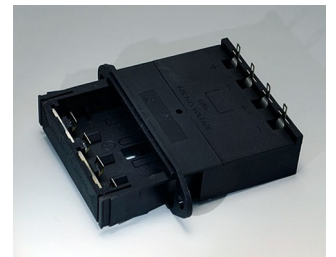

A9302540
Battery holder, 4 x AA
PA
black RAL 9005