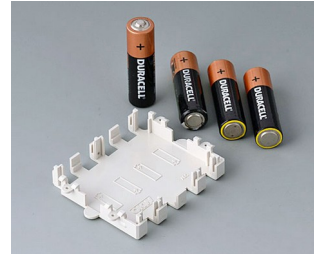

A9174004
Battery compartment, 4 x AA
ABS (UL 94 HB)
off-white RAL 9002