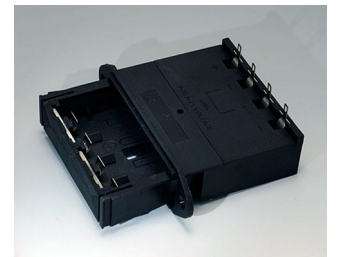

A9156003
Battery holder, 1 x 9 V (PP3)
Steel
nickel-plated

A9174004
Battery compartment, 4 x AA
ABS (UL 94 HB)
off-white RAL 9002

A9193037
Button cell holder, Ø 20 mm

A9193038
Button cell holder, Ø 23 mm

A9193039
Button cell holder, Ø 12 mm

A9193040
Button cell holder, Ø 16 mm

A9250250
Battery spacer
PE foam
50x25x4mm

A9250251
Battery spacer
PE foam
50x25x3mm

A9301330
Battery holder, 3 x AA
PA
black RAL 9005

A9302510
Battery holder, 1 x 9 V (PP3)
PA
black RAL 9005

A9302540
Battery holder, 4 x AA
PA
black RAL 9005

SUPPORTO BATTERIA, VANI BATTERIA,

SUPPORTI PILE A BOTTONO

A9303210
Battery holder, 1 x C
PA
black RAL 9005