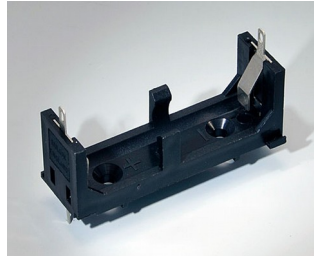

A9303310
Battery holder, 1 x AA
PA
black RAL 9005