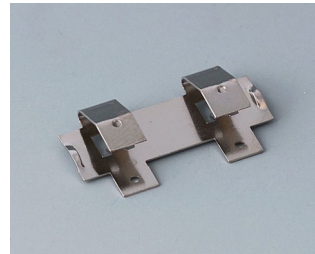

A9193008
Battery clips, double contact
CuBe
nickel-plated