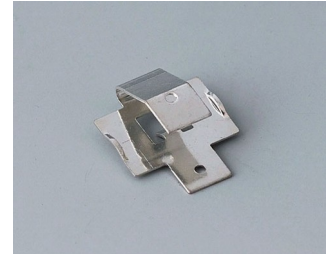

A9193004
Battery-clips, single contact
Steel
tin-plated