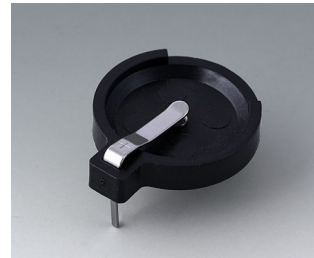

## SUPPORTI PILE A BOTTONO

### Versioni

**A9156001**  
Battery holder, 2 x AA  
PP  
black RAL 9005

**A9156003**  
Battery holder, 1 x 9 V (PP3)  
Steel  
nickel-plated

**A9174004**  
Battery compartment, 4 x AA  
ABS (UL 94 HB)  
off-white RAL 9002

**A9193037**  
Button cell holder, Ø 20 mm

**A9193038**  
Button cell holder, Ø 23 mm

**A9193039**  
Button cell holder, Ø 12 mm

**A9193040**  
Button cell holder, Ø 16 mm

**A9250250**  
Battery spacer  
PE foam  
50x25x4mm