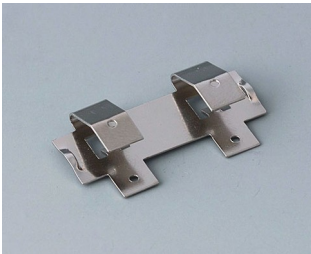

A9193005
Battery clips, double contact
Steel
nickel-plated