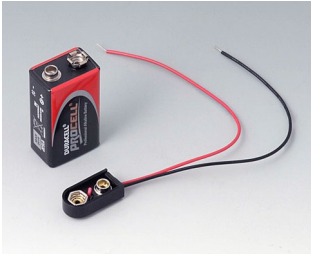

SUPPORTO BATTERIA, VANI BATTERIA,

SUPPORTI PILE A BOTTONO

Accessory "battery"

A9156002
Plug-in contact, 1 x 9 V (PP3)