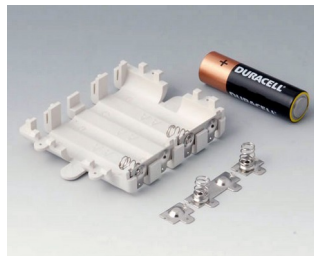

A9336119
Battery compartment kit, 3 x AA
ABS (UL 94 HB)
black RAL 9005
93x69mm
IP 54

A9338117
Battery compartment kit, 5 x AA
ABS (UL 94 HB)
off-white RAL 9002
93x98mm
IP 54

A9338118
Battery compartment kit, 5 x AA
ABS (UL 94 HB)
lava
93x98mm
IP 54

A9338119
Battery compartment kit, 5 x AA
ABS (UL 94 HB)
black RAL 9005
93x98mm
IP 54

A9338218
Battery compartment kit, 5 x AA
ASA+PC (UL 94 V-0)
lava
93x98mm
IP 54

A9345217
Set of battery compartment, 4 x AA
ABS (UL 94 HB)
off-white RAL 9002