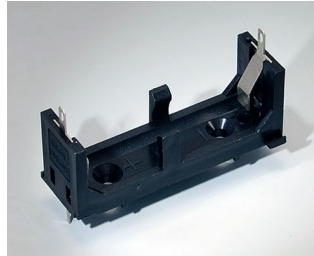

A9156003
Battery holder, 1 x 9 V (PP3)
Steel
nickel-plated

A9174004
Battery compartment, 4 x AA
ABS (UL 94 HB)
off-white RAL 9002

A9193037
Button cell holder, Ø 20 mm

A9193038
Button cell holder, Ø 23 mm

A9193039
Button cell holder, Ø 12 mm

A9193040
Button cell holder, Ø 16 mm

A9250250
Battery spacer
PE foam
50x25x4mm

A9250251
Battery spacer
PE foam
50x25x3mm

A9301330
Battery holder, 3 x AA
PA
black RAL 9005

A9302510
Battery holder, 1 x 9 V (PP3)
PA
black RAL 9005

A9302540
Battery holder, 4 x AA
PA
black RAL 9005

SUPPORTO BATTERIA, VANI BATTERIA,

SUPPORTI PILE A BOTTONO

A9303210
Battery holder, 1 x C
PA
black RAL 9005

A9303310
Battery holder, 1 x AA
PA
black RAL 9005

A9336117
Battery compartment kit, 3 x AA
ABS (UL 94 HB)
off-white RAL 9002
93x69mm
IP 54

A9336118
Battery compartment kit, 3 x AA
ABS (UL 94 HB)
lava
93x69mm
IP 54