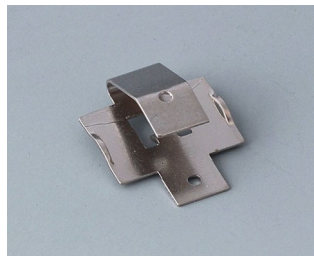

SUPPORTO BATTERIA, VANI BATTERIA,

SUPPORTI PILE A BOTTONO

Accessory "battery"

A9156002
Plug-in contact, 1 x 9 V (PP3)

A9161001
Set of battery clips, 4 x AA
Steel
tin-plated

A9193003
Battery-clips, double contact
Steel
tin-plated

A9193004
Battery-clips, single contact
Steel
tin-plated

A9193005
Battery clips, double contact
Steel
nickel-plated

A9193006
Battery-clips, single contact
Steel
nickel-plated

A9193008
Battery clips, double contact
CuBe
nickel-plated