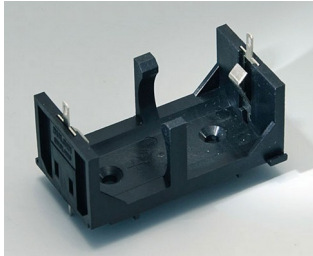

A9156003
Battery holder, 1 x 9 V (PP3)
Steel
nickel-plated

A9174004
Battery compartment, 4 x AA
ABS (UL 94 HB)
off-white RAL 9002

A9193037
Button cell holder, Ø 20 mm

A9193038
Button cell holder, Ø 23 mm

A9193039
Button cell holder, Ø 12 mm

A9193040
Button cell holder, Ø 16 mm

A9250250
Battery spacer
PE foam
50x25x4mm

A9250251
Battery spacer
PE foam
50x25x3mm

A9301330
Battery holder, 3 x AA
PA
black RAL 9005

A9302510
Battery holder, 1 x 9 V (PP3)
PA
black RAL 9005

A9302540
Battery holder, 4 x AA
PA
black RAL 9005

SUPPORTO BATTERIA, VANI BATTERIA,

SUPPORTI PILE A BOTTONO

A9303210
Battery holder, 1 x C
PA
black RAL 9005