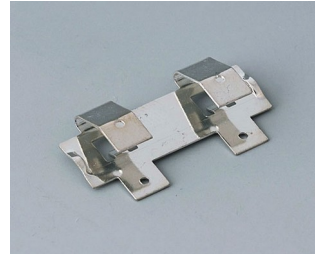

SUPPORTO BATTERIA, VANI BATTERIA,

SUPPORTI PILE A BOTTONO

Accessory "battery"

A9156002
Plug-in contact, 1 x 9 V (PP3)

A9161001
Set of battery clips, 4 x AA
Steel
tin-plated

A9193003
Battery-clips, double contact
Steel
tin-plated

A9193004
Battery-clips, single contact
Steel
tin-plated

A9193005
Battery clips, double contact
Steel
nickel-plated

A9193006
Battery-clips, single contact
Steel
nickel-plated

A9193008
Battery clips, double contact
CuBe
nickel-plated