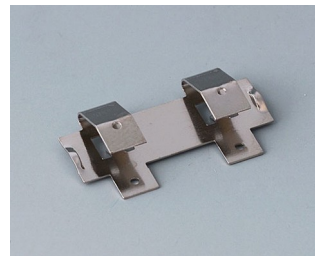

SUPPORTO BATTERIA, VANI BATTERIA,

SUPPORTI PILE A BOTTONO

Accessory "battery"

A9156002
Plug-in contact, 1 x 9 V (PP3)

A9161001
Set of battery clips, 4 x AA
Steel
tin-plated

A9193003
Battery-clips, double contact
Steel
tin-plated

A9193004
Battery-clips, single contact
Steel
tin-plated

A9193005
Battery clips, double contact
Steel
nickel-plated

A9193006
Battery-clips, single contact
Steel
nickel-plated

A9193008
Battery clips, double contact
CuBe
nickel-plated