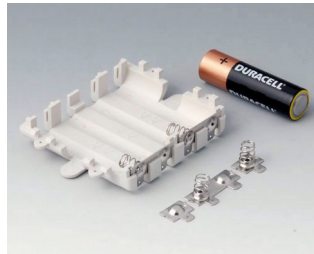

A9336119
Battery compartment kit, 3 x AA
ABS (UL 94 HB)
black RAL 9005
93x69mm
IP 54

A9338117
Battery compartment kit, 5 x AA
ABS (UL 94 HB)
off-white RAL 9002
93x98mm
IP 54

A9338118
Battery compartment kit, 5 x AA
ABS (UL 94 HB)
lava
93x98mm
IP 54

A9338119
Battery compartment kit, 5 x AA
ABS (UL 94 HB)
black RAL 9005
93x98mm
IP 54

A9338218
Battery compartment kit, 5 x AA
ASA+PC (UL 94 V-0)
lava
93x98mm
IP 54

A9345217
Set of battery compartment, 4 x AA
ABS (UL 94 HB)
off-white RAL 9002