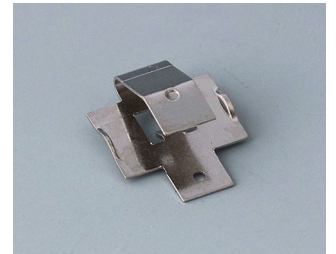

A9193009
Battery clips, single contact
CuBe
nickel-plated

Salvo modifiche tecniche. © OKW Gehäusesysteme, Buchen/Germania.