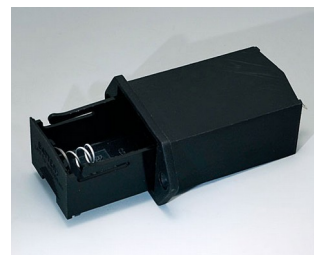

A9156003
Battery holder, 1 x 9 V (PP3)
Steel
nickel-plated

A9174004
Battery compartment, 4 x AA
ABS (UL 94 HB)
off-white RAL 9002

A9193037
Button cell holder, Ø 20 mm

A9193038
Button cell holder, Ø 23 mm

A9193039
Button cell holder, Ø 12 mm

A9193040
Button cell holder, Ø 16 mm

A9250250
Battery spacer
PE foam
50x25x4mm

A9250251
Battery spacer
PE foam
50x25x3mm

A9301330
Battery holder, 3 x AA
PA
black RAL 9005

A9302510
Battery holder, 1 x 9 V (PP3)
PA
black RAL 9005

A9302540
Battery holder, 4 x AA
PA
black RAL 9005

SUPPORTO BATTERIA, VANI BATTERIA,

SUPPORTI PILE A BOTTONO

A9303210
Battery holder, 1 x C
PA
black RAL 9005