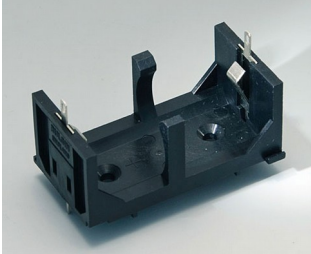

A9156003
Battery holder, 1 x 9 V (PP3)
Steel
nickel-plated

A9174004
Battery compartment, 4 x AA
ABS (UL 94 HB)
off-white RAL 9002

A9193037
Button cell holder, Ø 20 mm

A9193038
Button cell holder, Ø 23 mm

A9193039
Button cell holder, Ø 12 mm

A9193040
Button cell holder, Ø 16 mm

A9250250
Battery spacer
PE foam
50x25x4mm

A9250251
Battery spacer
PE foam
50x25x3mm

A9301330
Battery holder, 3 x AA
PA
black RAL 9005

A9302510
Battery holder, 1 x 9 V (PP3)
PA
black RAL 9005

A9302540
Battery holder, 4 x AA
PA
black RAL 9005

SUPPORTO BATTERIA, VANI BATTERIA,

SUPPORTI PILE A BOTTONO

A9303210
Battery holder, 1 x C
PA
black RAL 9005