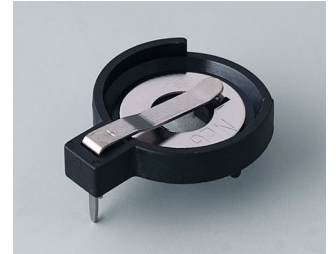

A9193037
Button cell holder, Ø 20 mm