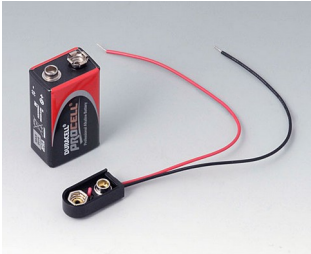

SUPPORTO BATTERIA, VANI BATTERIA,

SUPPORTI PILE A BOTTONO

Accessory "battery"

A9156002
Plug-in contact, 1 x 9 V (PP3)

A9161001
Set of battery clips, 4 x AA
Steel
tin-plated

A9193003
Battery-clips, double contact
Steel
tin-plated