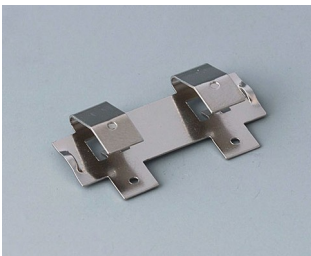

SUPPORTO BATTERIA, VANI BATTERIA,

SUPPORTI PILE A BOTTONO

Accessory "battery"

A9156002
Plug-in contact, 1 x 9 V (PP3)

A9161001
Set of battery clips, 4 x AA
Steel
tin-plated

A9193003
Battery-clips, double contact
Steel
tin-plated

A9193004
Battery-clips, single contact
Steel
tin-plated

A9193005
Battery clips, double contact
Steel
nickel-plated

A9193006
Battery-clips, single contact
Steel
nickel-plated

A9193008
Battery clips, double contact
CuBe
nickel-plated