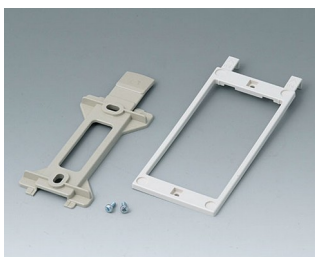

B1360048
Wall suspension elements
ABS (UL 94 HB)
pebble grey RAL 7032