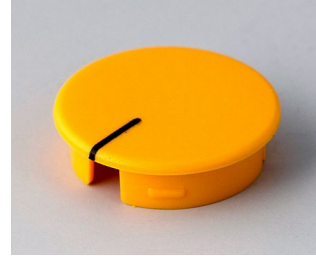

# ACCESSORI PER MANOPOLE COMBinate

**OKW**

GEHÄUSE  
SYSTEME

A4120100  
Cover 20, with line  
ABS (UL 94 HB)  
black RAL 9005

A4120102  
Cover 20, with line  
ABS (UL 94 HB)  
red RAL F12/0-10

A4120104  
Cover 20, with line  
ABS (UL 94 HB)  
yellow RAL F12/0-1