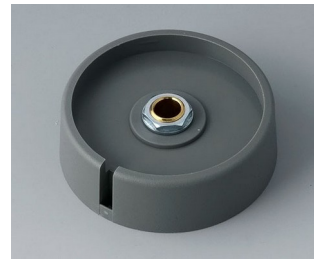

A3050068
COM-KNOBS 50, with recess
PA 6
volcano
50x16mm 6mm