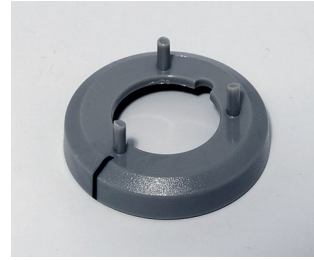

A6295009
Round nut 3/8"-32G

A6300000
Spanner

COM-KNOBS

A7516000
Nut cover 16, without line
ABS (UL 94 HB)
black RAL 9005

A7516010
Nut cover 16, with line
ABS (UL 94 HB)
black RAL 9005

A7516018
Nut cover 16, with line
ABS (UL 94 HB)
dusty grey RAL 7037