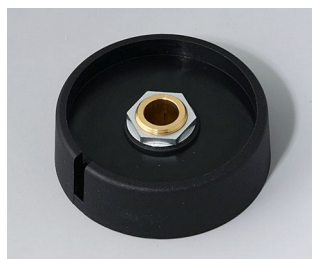

A3050089
COM-KNOBS 50, with recess
PA 6
nero
50x16mm 8mm