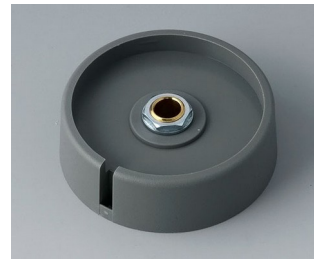

A3050068
COM-KNOBS 50, with recess
PA 6
volcano
50x16mm 6mm