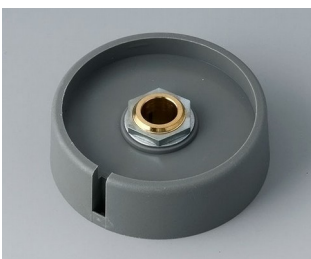

A3040088
 COM-KNOBS 40, with recess
 PA 6
 volcano
 40x16mm 8mm

A3040089
 COM-KNOBS 40, with recess
 PA 6
 nero
 40x16mm 8mm

A3050068
 COM-KNOBS 50, with recess
 PA 6
 volcano
 50x16mm 6mm

A3050069
 COM-KNOBS 50, with recess
 PA 6
 nero
 50x16mm 6mm