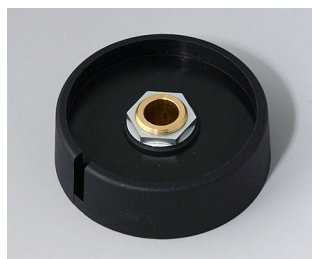

A3050089
COM-KNOBS 50, with recess
PA 6
nero
50x16mm 8mm