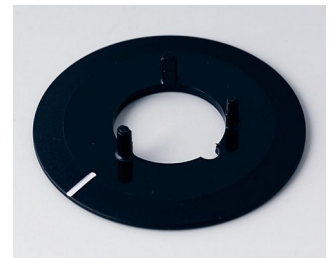

A7331010
Disk 31, with line
ABS (UL 94 HB)
black RAL 9005